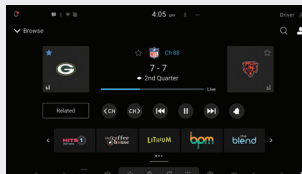

SEARCH

Use your voice to find the content you're looking for, hands-free.

NOTIFY

Get notified when your favorite artist, song or team is playing.

CREATE ARTIST STATIONS

Take your listening to the next level with personalized Artist Stations in your vehicle and on the SiriusXM app. They're a fun way to help curate your own music journey based on the artists you love.

XTRA CHANNELS

Discover music made for any mood or activity with 100+ Xtra channels in your vehicle and on the SiriusXM app. You'll enjoy more variety with these expertly curated channels.

ON DEMAND

Enjoy shows, channels, performances and interviews on your own time, for the first time ever in your vehicle.*

*Not available for all content.

FOR YOU

Get personalized channel and show recommendations that get even smarter as you listen.

IGNITION ON RECOMMENDATION

Enhance each SiriusXM Listener Profile with new and relevant content personalized for each driver and for different drive times, every time your vehicle is started.

LIVE SPORTS

Find all NFL, MLB®, NBA, NHL®, college football and basketball games — in pregame, in-progress or final states — in one location for quick access to the action.

SPORTS PLAY-BY-PLAY

Gives you all the vital info for the game on the screen and allows you to listen to either the Home or Away game feeds.