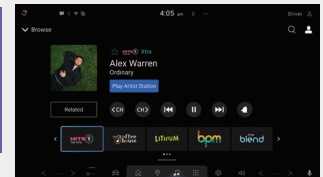

Unparalleled Variety, Easy to Use, Personalized Discovery — Anytime, Anywhere

RELATED

Get channel and show recommendations related to what you're currently listening to.

SIRIUSXM FAVORITES

Long-press any SiriusXM channel logo, podcast, sports team or Xtra channel to add it to your vehicle presets. When you select it, you will direct tune to your selection.

SEARCH

Use your voice to find the content you're looking for, hands-free.

NOTIFY

Get notified when your favorite artist, song or team is playing.

CREATE ARTIST STATIONS

Take your listening to the next level with personalized Artist Stations in your vehicle and on the SiriusXM app. They're a fun way to help curate your own music journey based on the artists you love.

XTRA CHANNELS

Discover music made for any mood or activity with 100+ Xtra channels in your vehicle and on the SiriusXM app. You'll enjoy more variety with these expertly curated channels.

ON DEMAND

Enjoy shows, channels, performances and interviews on your own time, for the first time ever in your vehicle.*