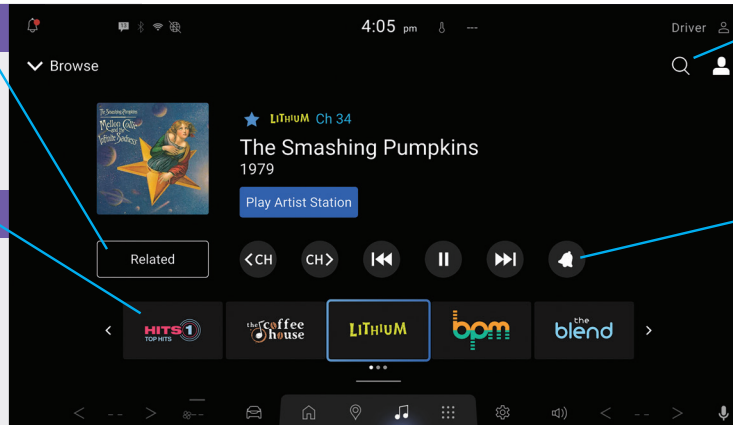

SiriusXM with 360L transforms your ride with the most extensive and personalized radio experience on the road. Our advanced in-car technology will guide you to the most SiriusXM channels, shows and exclusive content for a ride that's uniquely you, with personalization features to make discovering your perfect soundtrack easier than ever before.

Unparalleled Variety, Easy to Use, Personalized Discovery — Anytime, Anywhere

RELATED

Get channel and show recommendations related to what you're currently listening to.

SIRIUSXM FAVORITES

Long-press any SiriusXM channel logo, podcast, sports team or Xtra channel to add it to your vehicle presets. When you select it, you will direct tune to your selection.

SEARCH

Use your voice to find the content you're looking for, hands-free.

NOTIFY

Get notified when your favorite artist, song or team is playing.

CREATE ARTIST STATIONS

Take your listening to the next level with personalized Artist Stations in your vehicle and on the SiriusXM app. They're a fun way to help curate your own music journey based on the artists you love.

XTRA CHANNELS

Discover music made for any mood or activity with 100+ Xtra channels in your vehicle and on the SiriusXM app. You'll enjoy more variety with these expertly curated channels.

ON DEMAND

Enjoy shows, channels, performances and interviews on your own time, for the first time ever in your vehicle.*