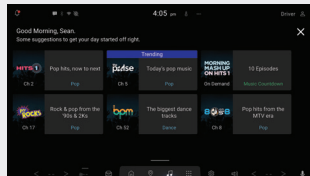

XTRA CHANNELS

Discover music made for any mood or activity with 100+ Xtra channels in your vehicle and on the SiriusXM app. You'll enjoy more variety with these expertly curated channels.

ON DEMAND

Enjoy shows, channels, performances and interviews on your own time, for the first time ever in your vehicle.*

*Not available for all content.

FOR YOU

Get personalized channel and show recommendations that get even smarter as you listen.

IGNITION ON RECOMMENDATION

Enhance each SiriusXM Listener Profile with new and relevant content personalized for each driver and for different drive times, every time your vehicle is started.

LIVE SPORTS

Find all NFL, MLB®, NBA, NHL®, college football and basketball games — in pregame, in-progress or final states — in one location for quick access to the action.

SPORTS PLAY-BY-PLAY

Gives you all the vital info for the game on the screen and allows you to listen to either the Home or Away game feeds.