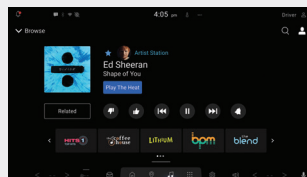

SiriusXM with 360L transforms your ride with the most extensive and personalized radio experience on the road. Our advanced in-car technology will guide you to the most SiriusXM channels, shows and exclusive content for a ride that's uniquely you, with personalization features to make discovering your perfect soundtrack easier than ever before.

Unparalleled Variety, Easy to Use, Personalized Discovery — Anytime, Anywhere

RELATED

Get channel and show recommendations related to what you're currently listening to.

SIRIUSXM FAVORITES

Long-press any SiriusXM channel logo, podcast, sports team or Xtra channel to add it to your vehicle presets. When you select it, you will direct tune to your selection.

SEARCH

Use your voice to find the content you're looking for, hands-free.

NOTIFY

Get notified when your favorite artist, song or team is playing.

CREATE ARTIST STATIONS

Take your listening to the next level with personalized Artist Stations in your vehicle and on the SiriusXM app. They're a fun way to help curate your own music journey based on the artists you love.

XTRA CHANNELS

Discover music made for any mood or activity with 100+ Xtra channels in your vehicle and on the SiriusXM app. You'll enjoy more variety with these expertly curated channels.

ON DEMAND

Enjoy shows, channels, performances and interviews on your own time, for the first time ever in your vehicle.*