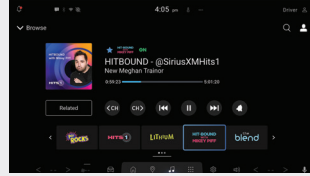

Unparalleled Variety, Easy to Use, Personalized Discovery — Anytime, Anywhere

RELATED

Get channel and show recommendations related to what you're currently listening to.

SIRIUSXM FAVORITES

Long-press any SiriusXM channel logo, podcast, sports team or Xtra channel to add it to your vehicle presets. When you select it, you will direct tune to your selection.

SEARCH

Use your voice to find the content you're looking for, hands-free.

NOTIFY

Get notified when your favorite artist, song or team is playing.

CREATE ARTIST STATIONS

Take your listening to the next level with personalized Artist Stations in your vehicle and on the SiriusXM app. They're a fun way to help curate your own music journey based on the artists you love.

XTRA CHANNELS

Discover music made for any mood or activity with 100+ Xtra channels in your vehicle and on the SiriusXM app. You'll enjoy more variety with these expertly curated channels.

ON DEMAND

Enjoy shows, channels, performances and interviews on your own time, for the first time ever in your vehicle.*