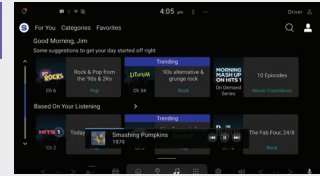

SEARCH

Use your voice to find the content you're looking for, hands-free.

NOTIFY

Get notified when your favorite artist, song or team is playing.

CREATE ARTIST STATIONS

Take your listening to the next level with personalized Artist Stations in your vehicle and on the SiriusXM app. They're a fun way to help curate your own music journey based on the artists you love.

XTRA CHANNELS

Discover music made for any mood or activity with 100+ Xtra channels in your vehicle and on the SiriusXM app. You'll enjoy more variety with these expertly curated channels.

ON DEMAND

Enjoy shows, channels, performances and interviews on your own time, for the first time ever in your vehicle.*

*Not available for all content.

FOR YOU

Get personalized channel and show recommendations that get even smarter as you listen.

IGNITION ON RECOMMENDATION

Enhance each SiriusXM Listener Profile with new and relevant content personalized for each driver and for different drive times, every time your vehicle is started.

LIVE SPORTS

Find all NFL, MLB®, NBA, NHL®, college football and basketball games — in pregame, in-progress or final states — in one location for quick access to the action.

SPORTS PLAY-BY-PLAY

Gives you all the vital info for the game on the screen and allows you to listen to either the Home or Away game feeds.