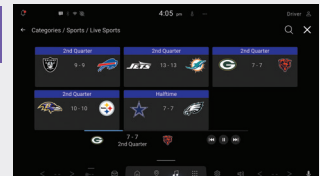

XTRA CHANNELS

Discover music made for any mood or activity with 100+ Xtra channels in your vehicle and on the SiriusXM app. You'll enjoy more variety with these expertly curated channels.

ON DEMAND

Enjoy shows, channels, performances and interviews on your own time, for the first time ever in your vehicle.*

*Not available for all content.

FOR YOU

Get personalized channel and show recommendations that get even smarter as you listen.

IGNITION ON RECOMMENDATION

Enhance each SiriusXM Listener Profile with new and relevant content personalized for each driver and for different drive times, every time your vehicle is started.

LIVE SPORTS

Find all NFL, MLB®, NBA, NHL®, college football and basketball games — in pregame, in-progress or final states — in one location for quick access to the action.

SPORTS PLAY-BY-PLAY

Gives you all the vital info for the game on the screen and allows you to listen to either the Home or Away game feeds.