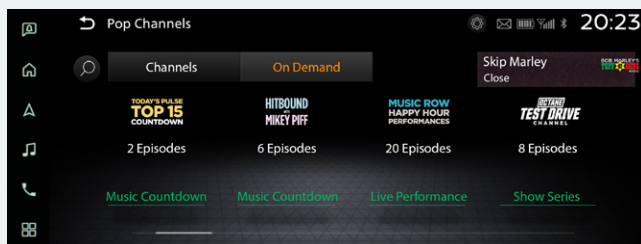

ON DEMAND

Enjoy shows, channels, podcasts, performances and interviews on your own time.