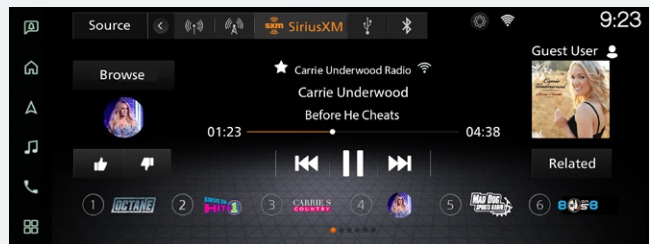

CREATE YOUR OWN STATIONS

Create your own ad-free Artist Stations based on the artists you love, for the first time ever in your Mitsubishi vehicle.