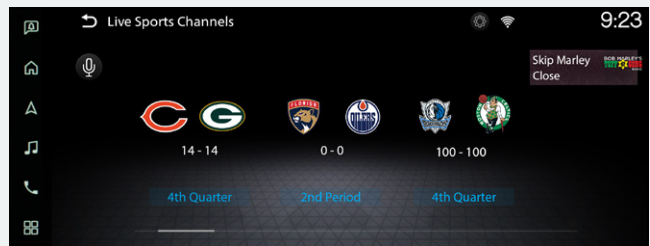

LIVE SPORTS CATEGORY

Find all NFL, MLB®, NBA, NHL®, college football and basketball games — in pre-game, in-progress or final states in one location for quick access to the action.