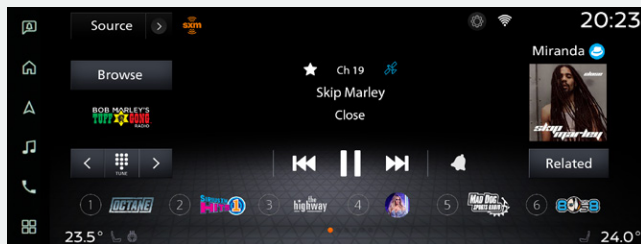

SiriusXM with 360L brings the most extensive and personalized audio experience on the road right to your fingertips.

Advanced in-car technology gives you the most channels, shows and exclusive content, with personalization features that make discovering your perfect soundtrack easier than ever before.

- **Unparalleled Variety:** Experience expertly curated ad-free music and exclusive artist-created music channels, plus sports, comedy, news and entertainment. Plus, stream podcasts and thousands of hours of interviews, shows and performances — all on demand, right in your vehicle. And bring it all anywhere you go on the SiriusXM app, included with our most popular plans.
- **Personalized Discovery:** Search less and enjoy more. Discover new channels and on-demand shows with recommendations that get smarter as you listen.
- **Easy to Use:** Seamlessly switch between your favorite live channels and on-demand streaming content with one-touch access. Find the entertainment you love by category, genre or channel number. Or, find new favorites by tapping the “Related” button to see channels and shows similar to what’s currently playing.
- **Create Your Own Stations:** Create your own ad-free Artist Stations based on the artists you love, for the first time ever in your Mitsubishi vehicle.

Features and Screen Images

RELATED

Find channels and shows similar to what you've been listening to.