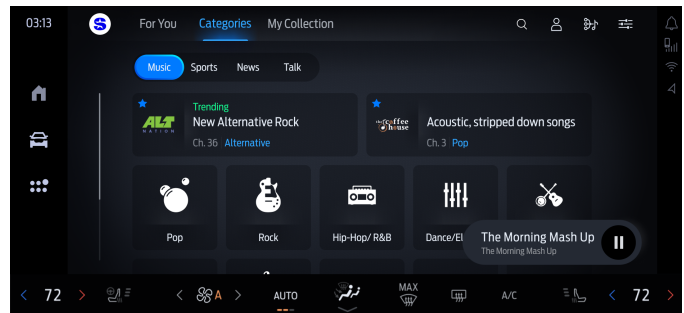

### XTRA CHANNELS

Discover music made for any mood or activity with 100+ Xtra channels in your vehicle and on the SiriusXM app. You'll enjoy more variety with these expertly curated channels — and they're included in your trial.

# SiriusXM 360L

An all new SiriusXM experience that transforms the way you listen in the vehicle.

**On Demand:** Enjoy shows, channels, performances and interviews on your own time, for the first time ever, in your vehicle.

**For You:** Get personalized channel and show recommendations that get even smarter as you listen.

**Ignition on Recommendations:** Enhance each SiriusXM Listener Profile with new and relevant content personalized for each driver and for different drive times, every time your vehicle is started.