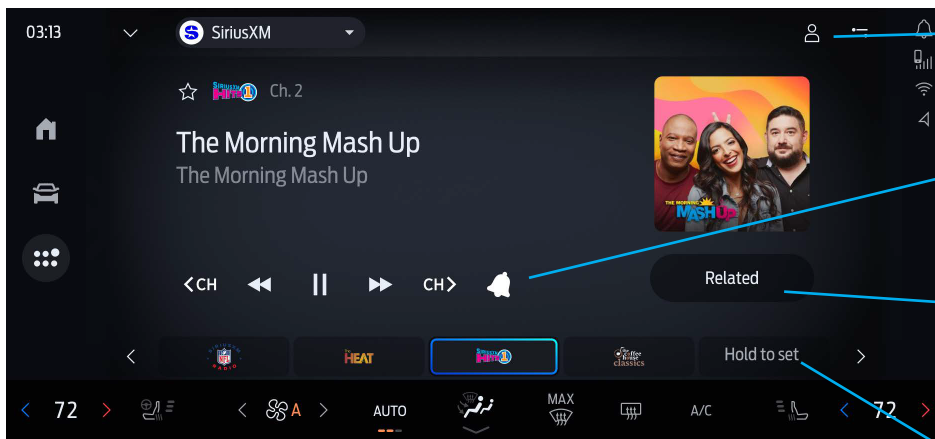

SiriusXM with 360L transforms your ride with the most extensive and personalized audio experience on the road. Our advanced in-car technology will guide you to the most SiriusXM channels, shows and exclusive content for a ride that's uniquely you, with personalization features that make discovering your perfect entertainment easier than ever before.

## Unparalleled Variety, Easy to Use, Personalized Discovery — Anytime, Anywhere

- PROFILES**  
Set up a listener profile (up to 5) right here.
- NOTIFICATION**  
Get notified when your favorite artist, song or team is playing.
- RELATED**  
Get recommendations of channels and shows related to what you're currently listening to.
- FAVORITES**  
Long press any channel logo to add to favorites.

### CREATE pandora STATIONS

Take your listening to the next level with personalized Artist Stations in your vehicle and on the SiriusXM app. It's a fun way to help curate your own music journey — and it's included in your trial.

### XTRA CHANNELS

Discover music made for any mood or activity with 100+ Xtra channels in your vehicle and on the SiriusXM app. You'll enjoy more variety with these expertly curated channels — and they're included in your trial.