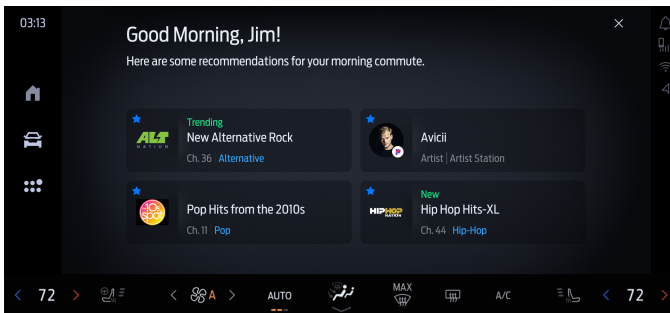

### XTRA CHANNELS

Discover music made for any mood or activity with 100+ Xtra channels in your vehicle and on the SiriusXM app. You'll enjoy more variety with these expertly curated channels — and they're included in your trial.

# SiriusXM 360L

An all new SiriusXM experience that transforms the way you listen in the vehicle.

**On Demand:** Enjoy shows, channels, performances and interviews on your own time, for the first time ever, in your vehicle.

**For You:** Get personalized channel and show recommendations that get even smarter as you listen.

**Ignition on Recommendations:** Enhance each SiriusXM Listener Profile with new and relevant content personalized for each driver and for different drive times, every time your vehicle is started.

**Spotlight Recommendations:** Easily access and discover new and relevant content while browsing SiriusXM's top Music, Sports, News and Talk categories, plus get 2 Spotlight Recommendations, per category.