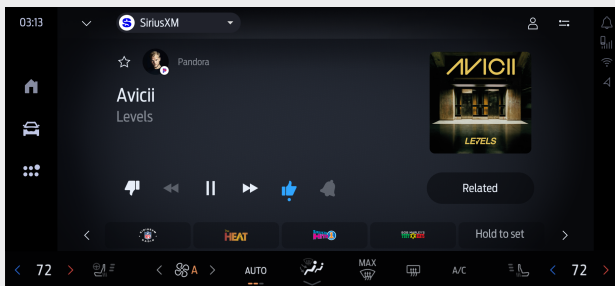

SiriusXM with 360L transforms your ride with the most extensive and personalized audio experience on the road. Our advanced in-car technology will guide you to the most SiriusXM channels, shows and exclusive content for a ride that's uniquely you, with personalization features that make discovering your perfect entertainment easier than ever before.

## Unparalleled Variety, Easy to Use, Personalized Discovery — Anytime, Anywhere

- PROFILES**  
Set up a listener profile (up to 5) right here.
- NOTIFICATION**  
Get notified when your favorite artist, song or team is playing.
- RELATED**  
Get recommendations of channels and shows related to what you're currently listening to.
- FAVORITES**  
Long press any channel logo to add to favorites.

### CREATE pandora STATIONS

Take your listening to the next level with personalized Artist Stations in your vehicle and on the SiriusXM app. It's a fun way to help curate your own music journey — and it's included in your trial.

### XTRA CHANNELS

Discover music made for any mood or activity with 100+ Xtra channels in your vehicle and on the SiriusXM app. You'll enjoy more variety with these expertly curated channels — and they're included in your trial.