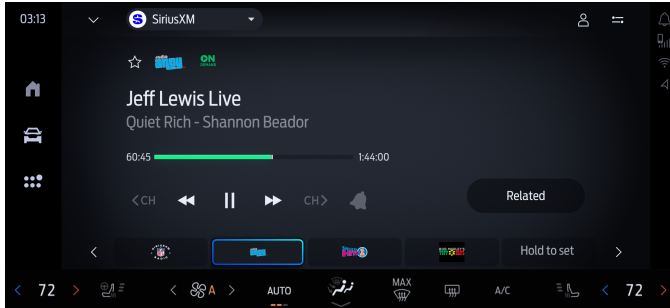

SiriusXM 360L

An all new SiriusXM experience that transforms the way you listen in the vehicle.

On Demand: Enjoy shows, channels, performances and interviews on your own time, for the first time ever, in your vehicle.