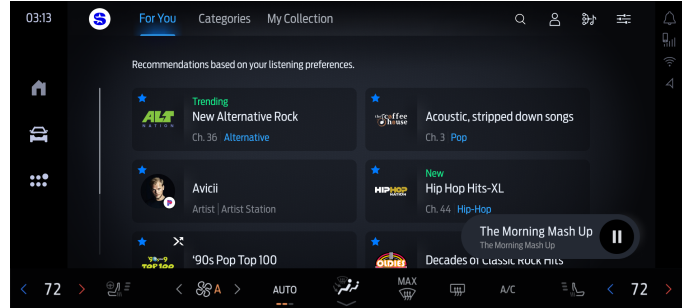

### CREATE pandora STATIONS

Take your listening to the next level with personalized Artist Stations in your vehicle and on the SiriusXM app. It's a fun way to help curate your own music journey — and it's included in your trial.

### XTRA CHANNELS

Discover music made for any mood or activity with 100+ Xtra channels in your vehicle and on the SiriusXM app. You'll enjoy more variety with these expertly curated channels — and they're included in your trial.

# SiriusXM 360L

An all new SiriusXM experience that transforms the way you listen in the vehicle.

**On Demand:** Enjoy shows, channels, performances and interviews on your own time, for the first time ever, in your vehicle.

**For You:** Get personalized channel and show recommendations that get even smarter as you listen.

**Ignition on Recommendations:** Enhance each SiriusXM Listener Profile with new and relevant content personalized for each driver and for different drive times, every time your vehicle is started.