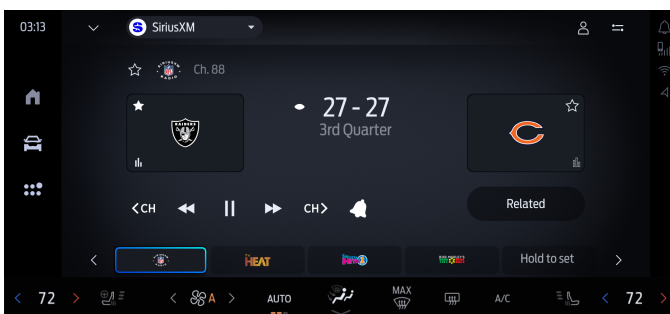

Live Sports: Find all MLB®, NBA, NHL®, college football and basketball games — in pregame, in-progress or final states in one location for quick access to the action.

For more information on SiriusXM with 360L, please visit: www.siriusxm.com/fordtrial

To learn more about SiriusXM offers, services and dealer programs, please visit SiriusXM Dealer Portal: www.siriusxmdealer.com/ford

Your customers get all this and more with their 3-month trial subscription

See Offer Details below.

Eligible vehicles equipped with factory-installed satellite radio will receive a 3-month trial subscription to the SiriusXM programming package.

SiriusXM with 360L: Certain features and/or content may not be available unless an active data connection is enabled in the vehicle. Content varies by SiriusXM subscription plan. Features may vary by make/model.

OFFER DETAILS: Your trial subscription will automatically stop at the end of the trial term. If you do not wish to enjoy your trial subscription, you can cancel it by calling the number below. Trial is non-transferrable. **Please see our Customer Agreement and Privacy Policy at www.siriusxm.com** for complete terms and how to cancel, which includes online methods or calling us at **1-866-635-2349**. All fees, content and features are subject to change.