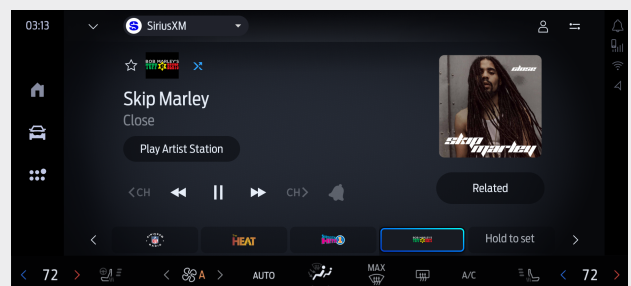

SiriusXM with 360L transforms your ride with the most extensive and personalized audio experience on the road. Our advanced in-car technology will guide you to the most SiriusXM channels, shows and exclusive content for a ride that's uniquely you, with personalization features that make discovering your perfect entertainment easier than ever before.

## Unparalleled Variety, Easy to Use, Personalized Discovery — Anytime, Anywhere

- PROFILES**  
Set up a listener profile (up to 5) right here.
- NOTIFICATION**  
Get notified when your favorite artist, song or team is playing.
- RELATED**  
Get recommendations of channels and shows related to what you're currently listening to.
- FAVORITES**  
Long press any channel logo to add to favorites.

### CREATE pandora STATIONS

Take your listening to the next level with personalized Artist Stations in your vehicle and on the SiriusXM app. It's a fun way to help curate your own music journey — and it's included in your trial.

### XTRA CHANNELS

Discover music made for any mood or activity with 100+ Xtra channels in your vehicle and on the SiriusXM app. You'll enjoy more variety with these expertly curated channels — and they're included in your trial.