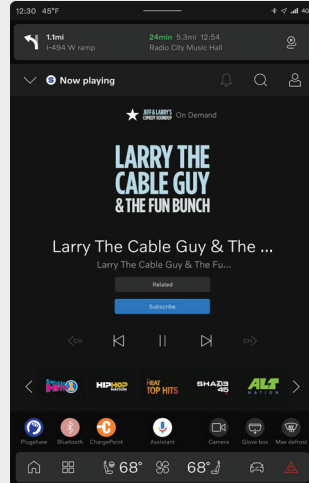

ON DEMAND

Enjoy shows, channels, performances and interviews on your own time, for the first time ever in your vehicle.*

*Not available for all content.

FOR YOU

Get personalized channel and show recommendations that get even smarter as you listen.