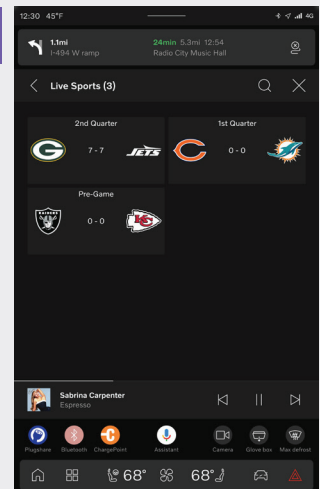

XTRA CHANNELS

Discover music made for any mood or activity with 100+ Xtra Channels in your vehicle and on the SiriusXM app. You'll enjoy more variety with these expertly curated channels — and they're included in your trial.

GENRE CATEGORIES

Easily find channels and other related categories that fit your mood.

LIVE SPORTS

Find all NFL, MLB®, NBA, NHL®, college football and basketball games — in pre-game, in-progress or final states — in one location for quick access to the action.