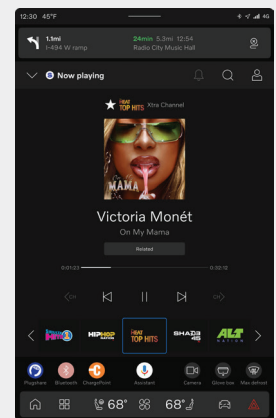

Unparalleled Variety, Easy to Use, Personalized Discovery — Anytime, Anywhere

RELATED

Get recommendations of channels and shows related to what you're currently listening to.

SIRIUSXM FAVORITES

Long press any SiriusXM channel logo, podcast, sports team or Xtra channel to add them to your vehicle presets. When you select it, you will direct tune to your selection.

PROFILES

Set up a Listener Profile (up to 5) right here.

SEARCH

Use your voice to find the channels you're looking for, hands-free.

NOTIFY

Get notified when your favorite artist, song or team is playing.

CREATE pandora STATIONS

Take your listening to the next level with personalized Artist Stations in your vehicle and on the SiriusXM app. It's a fun way to help curate your own music journey based on the artists you love — and it's included in your trial.

XTRA CHANNELS

Discover music made for any mood or activity with 100+ Xtra Channels in your vehicle and on the SiriusXM app. You'll enjoy more variety with these expertly curated channels — and they're included in your trial.