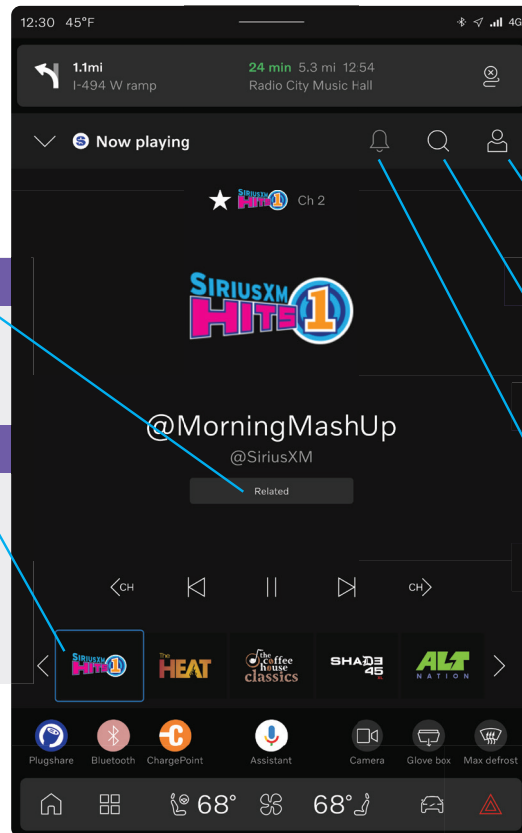

SiriusXM with 360L transforms your ride with the most extensive and personalized radio experience on the road. Our advanced in-car technology will guide you to the most SiriusXM channels, shows, and exclusive content for a ride that's uniquely you, with personalization features that make discovering your perfect soundtrack easier than ever before.

Unparalleled Variety, Easy to Use, Personalized Discovery — Anytime, Anywhere

RELATED

Get recommendations of channels and shows related to what you're currently listening to.

SIRIUSXM FAVORITES

Long press any SiriusXM channel logo, podcast, sports team or Xtra channel to add them to your vehicle presets. When you select it, you will direct tune to your selection.