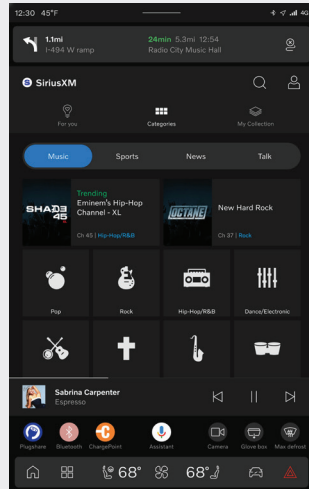

XTRA CHANNELS

Discover music made for any mood or activity with 100+ Xtra Channels in your vehicle and on the SiriusXM app. You'll enjoy more variety with these expertly curated channels — and they're included in your trial.

GENRE CATEGORIES

Easily find channels and other related categories that fit your mood.

LIVE SPORTS

Find all NFL, MLB®, NBA, NHL®, college football and basketball games — in pre-game, in-progress or final states — in one location for quick access to the action.