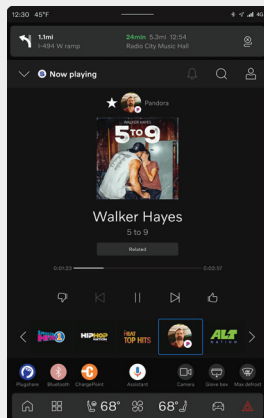

PROFILES

Set up a Listener Profile (up to 5) right here.

SEARCH

Use your voice to find the channels you're looking for, hands-free.

NOTIFY

Get notified when your favorite artist, song or team is playing.

CREATE pandora STATIONS

Take your listening to the next level with personalized Artist Stations in your vehicle and on the SiriusXM app. It's a fun way to help curate your own music journey based on the artists you love — and it's included in your trial.