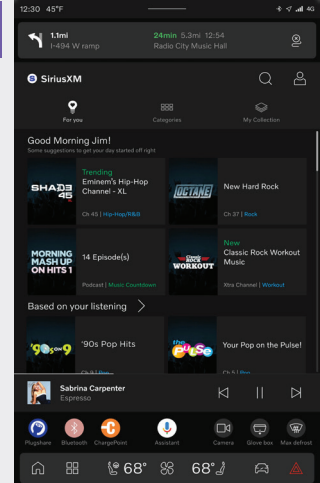

XTRA CHANNELS

Discover music made for any mood or activity with 100+ Xtra Channels in your vehicle and on the SiriusXM app. You'll enjoy more variety with these expertly curated channels — and they're included in your trial.

GENRE CATEGORIES

Easily find channels and other related categories that fit your mood.

LIVE SPORTS

Find all NFL, MLB®, NBA, NHL®, college football and basketball games — in pre-game, in-progress or final states — in one location for quick access to the action.