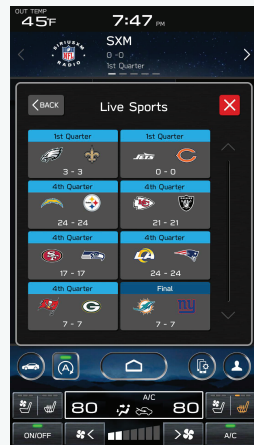

### Xtra Channels

100+ channels made for every mood, occasion and activity.

Now it's easier than ever to find your favorite game, or all the games.

### Live Sports

Find all NFL, MLB®, NBA, NHL®, college football and basketball games – in pre-game, in-progress or final states – in one location for quick access to the action.