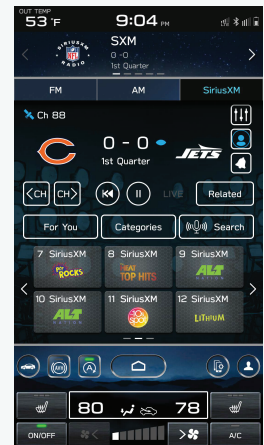

Sports Play-by-Play

Gives you all the vital info for the game on the screen, and SiriusXM with 360L allows you to listen to either the Home or Away game feeds.