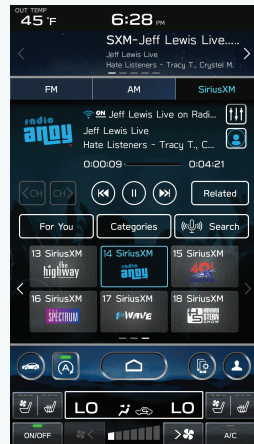

Features & Screen Images

On Demand

Enjoy shows, channels, performances and interviews on your own time, for the first time ever in your vehicle.*

*Not available for all content.

Xtra Channels

100+ channels made for every mood, occasion and activity.