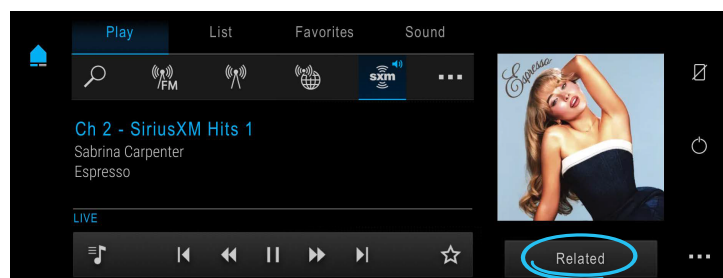

- **Unparalleled Variety:** Experience our expertly curated ad-free music and exclusive artist-dedicated music channels, our premium sports coverage, and the biggest names in comedy, news, and entertainment. Plus, now you can stream on-demand entertainment featuring thousands of hours of never-before-heard interviews, shows, and performances —all on demand, right in your vehicle.
- **Personalized Discovery:** Search less and enjoy more in your car. Discover new channels and on-demand shows with hand-picked “For You” curated recommendations that get smarter as you listen.
- **Easy to Use:** Seamlessly switch between your favorite live channels and on demand streaming content with easy, one-touch access. Quickly find the entertainment you love by category, genre or simply by entering in a channel number. Or, find new favorites by tapping the “Related” button to discover channels and shows similar to what’s currently playing.
- **Anytime, Anywhere:** Enjoy more variety and the best entertainment on the road, right from your Porsche. Plus, you can listen when outside of your vehicle on the SiriusXM app with our most popular packages.

Features

RELATED

Get recommendations of channels and shows related to what you're currently listening to.

FOR YOU

Get personalized channel and show recommendations that get even smarter as you listen.

ON DEMAND

Enjoy shows, channels, performances, and interviews on your own time, for the first time ever in your vehicle.

Features *cont'd*

GENRE CATEGORY MENUS

Easily browse and find the genre of channels and other content that fits your mood.