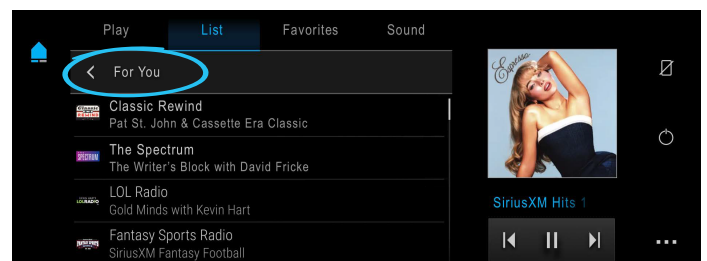

- **Unparalleled Variety:** Experience our expertly curated ad-free music and exclusive artist-dedicated music channels, our premium sports coverage, and the biggest names in comedy, news, and entertainment. Plus, now you can stream on-demand entertainment featuring thousands of hours of never-before-heard interviews, shows, and performances —all on demand, right in your vehicle.
- **Personalized Discovery:** Search less and enjoy more in your car. Discover new channels and on-demand shows with hand-picked “For You” curated recommendations that get smarter as you listen.
- **Easy to Use:** Seamlessly switch between your favorite live channels and on demand streaming content with easy, one-touch access. Quickly find the entertainment you love by category, genre or simply by entering in a channel number. Or, find new favorites by tapping the “Related” button to discover channels and shows similar to what’s currently playing.
- **Anytime, Anywhere:** Enjoy more variety and the best entertainment on the road, right from your Porsche. Plus, you can listen when outside of your vehicle on the SiriusXM app with our most popular packages.

Enjoy shows, channels, performances, and interviews on your own time, for the first time ever in your vehicle.

Features *cont'd*

GENRE CATEGORY MENUS

Easily browse and find the genre of channels and other content that fits your mood.