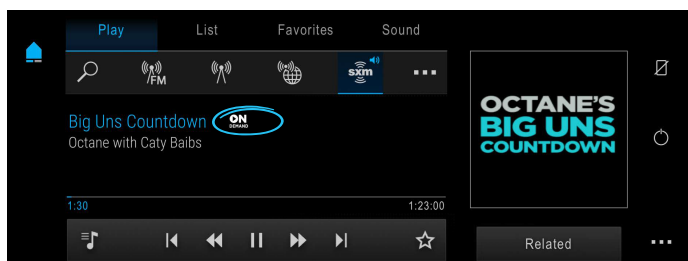

- **Unparalleled Variety:** Experience our expertly curated ad-free music and exclusive artist-dedicated music channels, our premium sports coverage, and the biggest names in comedy, news, and entertainment. Plus, now you can stream on-demand entertainment featuring thousands of hours of never-before-heard interviews, shows, and performances —all on demand, right in your vehicle.
- **Personalized Discovery:** Search less and enjoy more in your car. Discover new channels and on-demand shows with hand-picked “For You” curated recommendations that get smarter as you listen.
- **Easy to Use:** Seamlessly switch between your favorite live channels and on demand streaming content with easy, one-touch access. Quickly find the entertainment you love by category, genre or simply by entering in a channel number. Or, find new favorites by tapping the “Related” button to discover channels and shows similar to what’s currently playing.
- **Anytime, Anywhere:** Enjoy more variety and the best entertainment on the road, right from your Porsche. Plus, you can listen when outside of your vehicle on the SiriusXM app with our most popular packages.

Features

RELATED

Get recommendations of channels and shows related to what you're currently listening to.

FOR YOU

Get personalized channel and show recommendations that get even smarter as you listen.

ON DEMAND

Enjoy shows, channels, performances, and interviews on your own time, for the first time ever in your vehicle.

Features *cont'd*

GENRE CATEGORY MENUS

Easily browse and find the genre of channels and other content that fits your mood.