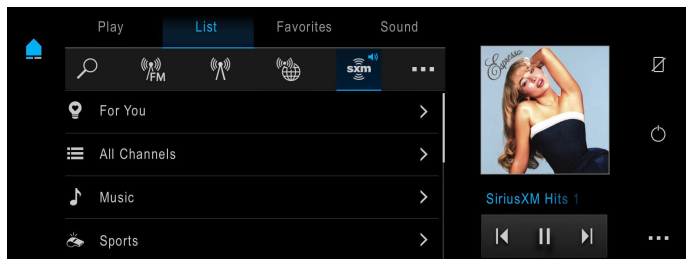

- **Unparalleled Variety:** Experience our expertly curated ad-free music and exclusive artist-dedicated music channels, our premium sports coverage, and the biggest names in comedy, news, and entertainment. Plus, now you can stream on-demand entertainment featuring thousands of hours of never-before-heard interviews, shows, and performances —all on demand, right in your vehicle.
- **Personalized Discovery:** Search less and enjoy more in your car. Discover new channels and on-demand shows with hand-picked “For You” curated recommendations that get smarter as you listen.
- **Easy to Use:** Seamlessly switch between your favorite live channels and on demand streaming content with easy, one-touch access. Quickly find the entertainment you love by category, genre or simply by entering in a channel number. Or, find new favorites by tapping the “Related” button to discover channels and shows similar to what’s currently playing.
- **Anytime, Anywhere:** Enjoy more variety and the best entertainment on the road, right from your Porsche. Plus, you can listen when outside of your vehicle on the SiriusXM app with our most popular packages.

Enjoy shows, channels, performances, and interviews on your own time, for the first time ever in your vehicle.

Features *cont'd*

GENRE CATEGORY MENUS

Easily browse and find the genre of channels and other content that fits your mood.

LIVE SPORTS CATEGORY

Find all NFL, MLB®, NBA, NHL®, college football and basketball games — in pre-game, in-progress or final states in one location for quick access to the action.

SPORTS HEAD-TO-HEAD

View: Easily switch between the home and away broadcast of any live game.