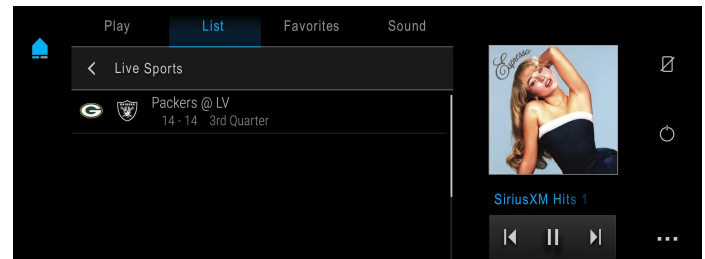

Enjoy shows, channels, performances, and interviews on your own time, for the first time ever in your vehicle.

Features *cont'd*

GENRE CATEGORY MENUS

Easily browse and find the genre of channels and other content that fits your mood.

LIVE SPORTS CATEGORY

Find all NFL, MLB®, NBA, NHL®, college football and basketball games — in pre-game, in-progress or final states in one location for quick access to the action.

SPORTS HEAD-TO-HEAD

View: Easily switch between the home and away broadcast of any live game.