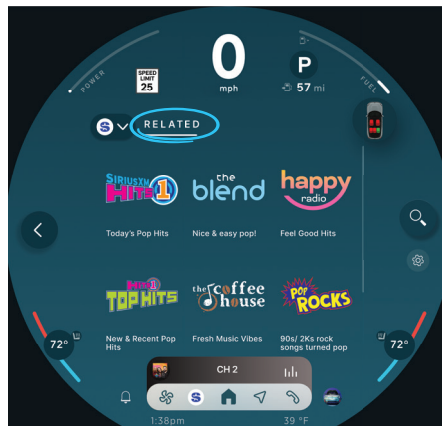

Features *cont'd*

FOR YOU

Get personalized channel and show recommendations that get even smarter as you listen.

RELATED

Get recommendations of channels and shows related to what you're currently listening to.

GENRE CATEGORY MENUS

Easily browse and find the genre of channels and other content that fits your mood.

For more information on SiriusXM with 360L, please visit: www.siriusxm.com/minitrial

To learn more about SiriusXM offers, services and dealer programs, please visit SiriusXM Dealer Portal: <http://siriusxmdealer.com/mini>

Your customers get all this and more with their 12-month trial subscription.

See **Offer Details** below.

Eligible vehicles equipped with factory-installed satellite radio will receive a 12-month trial subscription to the SiriusXM programming package.

SiriusXM with 360L: Certain features and/or content may not be available unless an active data connection is enabled in the vehicle. Content varies by SiriusXM subscription plan. Features may vary by make/model.

OFFER DETAILS: Your trial subscription will automatically stop at the end of the trial term. If you do not wish to enjoy your trial subscription, you can cancel it by calling the number below. Trial is non-transferrable. **Please see our Customer Agreement and Privacy Policy at www.siriusxm.com** for complete terms and how to cancel, which includes online methods or calling us at **1-866-635-2349**. All fees, content and features are subject to change.