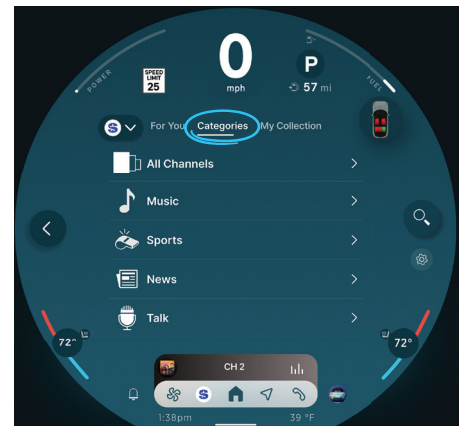

Features *cont'd*

FOR YOU

Get personalized channel and show recommendations that get even smarter as you listen.

RELATED

Get recommendations of channels and shows related to what you're currently listening to.

GENRE CATEGORY MENUS

Easily browse and find the genre of channels and other content that fits your mood.

For more information on SiriusXM with 360L, please visit: www.siriusxm.com/minitrial

To learn more about SiriusXM offers, services and dealer programs, please visit SiriusXM Dealer Portal: <http://siriusxmdealer.com/mini>

Your customers get all this and more with their 12-month trial subscription.

See **Offer Details** below.

Eligible vehicles equipped with factory-installed satellite radio will receive a 12-month trial subscription to the SiriusXM programming package.

SiriusXM with 360L: Certain features and/or content may not be available unless an active data connection is enabled in the vehicle. Content varies by SiriusXM subscription plan. Features may vary by make/model.

OFFER DETAILS: Your trial subscription will automatically stop at the end of the trial term. If you do not wish to enjoy your trial subscription, you can cancel it by calling the number below. Trial is non-transferrable. **Please see our Customer Agreement and Privacy Policy at www.siriusxm.com** for complete terms and how to cancel, which includes online methods or calling us at **1-866-635-2349**. All fees, content and features are subject to change.