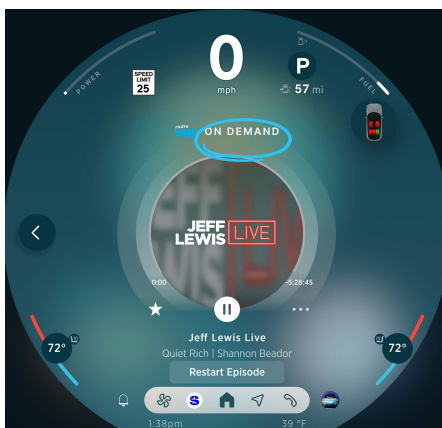

- **Unparalleled Variety:** Experience our expertly curated ad-free music and exclusive artist-dedicated channels, our premium sports coverage, and the biggest names in comedy, news and entertainment. Plus, now you can stream on-demand entertainment featuring thousands of hours of never-before-heard interviews, shows, and performances — all on demand, right in your vehicle.
- **Personalized Discovery:** Search less and enjoy more in your car. Discover new channels and on-demand shows with handpicked “For You” curated recommendations that get smarter as you listen.
- **Easy to Use:** Seamlessly switch between your favorite live channels and on-demand streaming content with easy, one-touch access. Quickly find the entertainment you love by category, genre or simply by entering in a channel number. Or, find new favorites by tapping the “Related” button to discover channels and shows similar to what’s currently playing.
- **Anytime, Anywhere:** Enjoy more variety and the best entertainment on the road, right from your MINI. Plus, you can listen when outside of your vehicle on the SiriusXM app with our most popular packages.

Features

ON DEMAND

Enjoy shows, channels, performances and interviews on your own time, for the first time ever in your vehicle.