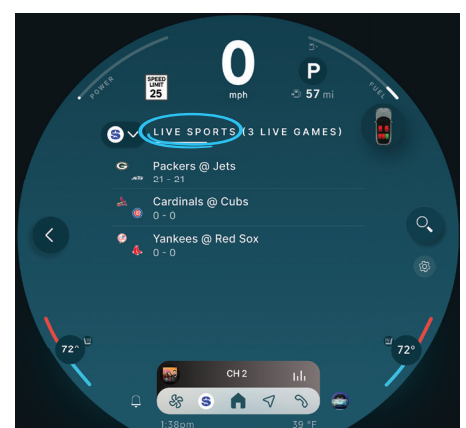

- **Unparalleled Variety:** Experience our expertly curated ad-free music and exclusive artist-dedicated channels, our premium sports coverage, and the biggest names in comedy, news and entertainment. Plus, now you can stream on-demand entertainment featuring thousands of hours of never-before-heard interviews, shows, and performances — all on demand, right in your vehicle.
- **Personalized Discovery:** Search less and enjoy more in your car. Discover new channels and on-demand shows with handpicked “For You” curated recommendations that get smarter as you listen.
- **Easy to Use:** Seamlessly switch between your favorite live channels and on-demand streaming content with easy, one-touch access. Quickly find the entertainment you love by category, genre or simply by entering in a channel number. Or, find new favorites by tapping the “Related” button to discover channels and shows similar to what’s currently playing.
- **Anytime, Anywhere:** Enjoy more variety and the best entertainment on the road, right from your MINI. Plus, you can listen when outside of your vehicle on the SiriusXM app with our most popular packages.

### ON DEMAND

Enjoy shows, channels, performances and interviews on your own time, for the first time ever in your vehicle.

### LIVE SPORTS

Find all NFL, MLB®, NBA, NHL®, college football and basketball games — in pre-game, in-progress or final states in one location for quick access to the action.