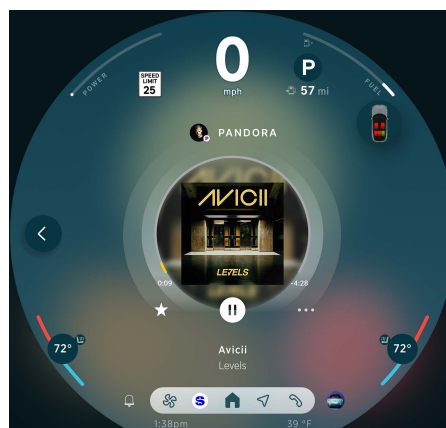

ARTIST STATIONS

Enjoy ad-free music stations inspired by artists and bands you like.