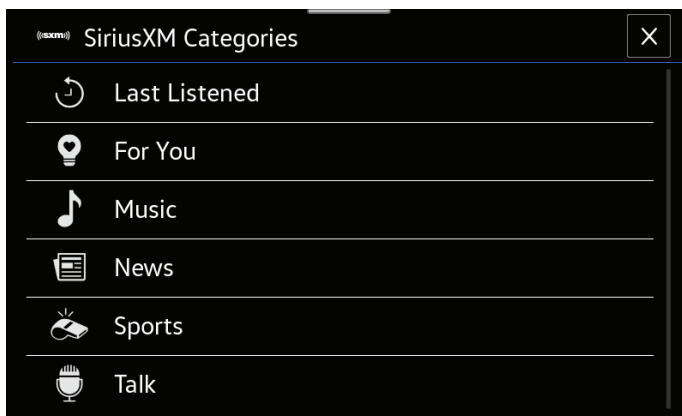

Features *cont'd*

GENRE CATEGORY MENUS

Easily browse and find the genre of channels and other content that fits your mood.

LIVE SPORTS CATEGORY

Find all NFL, MLB®, NBA, NHL®, college football and basketball games — in pre-game, in-progress or final states in one location for quick access to the action.

SPORTS HEAD-TO-HEAD

View: Easily switch between the home and away broadcast of any live game.

For more information on SiriusXM with 360L, please visit: www.siriusxm.com/vwtrial

To learn more about SiriusXM offers, services and dealer programs, please visit SiriusXM Dealer Portal: <http://siriusxmdealer.com/volkswagen>

Your customers get all this and more with their 3-month trial subscription.†

See Offer Details below.

†Eligible vehicles equipped with factory-installed satellite radio will receive a 3-month trial subscription. An Extended Service subscription plan purchased through your dealer may be included in your new vehicle. With this plan, service in your vehicle will continue for the term communicated by your dealer.

SiriusXM with 360L: Certain features and/or content may not be available unless an active data connection is enabled in the vehicle. Content varies by SiriusXM subscription plan. Features may vary by make/model.

OFFER DETAILS: Your subscription will automatically stop at the end of the trial or Extended Service plan term. If you do not wish to enjoy your subscription, you can cancel it by calling the number below. Subscriptions included with purchase/lease are non-transferable and non-refundable. **Please see our Customer Agreement at www.siriusxm.com** for complete terms and how to cancel, which includes online methods or calling us at **1-866-635-2349**. All fees, content and features are subject to change.