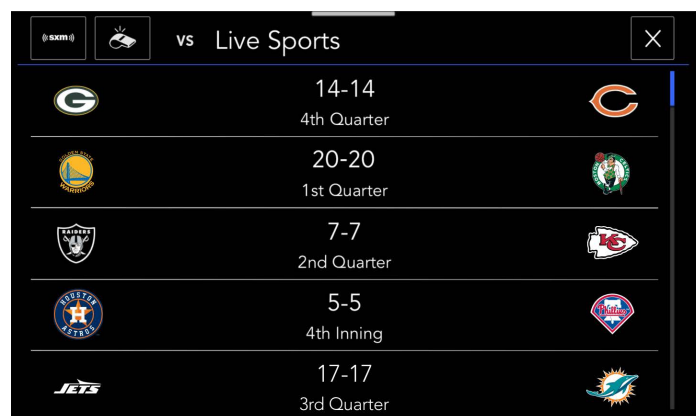

Features *cont'd*

GENRE CATEGORY MENUS

Easily browse and find the genre of channels and other content that fits your mood.

LIVE SPORTS CATEGORY

Find all NFL, MLB®, NBA, NHL®, college football and basketball games — in pre-game, in-progress or final states in one location for quick access to the action.

SPORTS HEAD-TO-HEAD

View: Easily switch between the home and away broadcast of any live game.

For more information on SiriusXM with 360L, please visit: www.siriusxm.com/vwtrial

To learn more about SiriusXM offers, services and dealer programs, please visit SiriusXM Dealer Portal: <http://siriusxmdealer.com/volkswagen>

Your customers get all this and more with their 3-month trial subscription.†

See Offer Details below.

†Eligible vehicles equipped with factory-installed satellite radio will receive a 3-month trial subscription. An Extended Service subscription plan purchased through your dealer may be included in your new vehicle. With this plan, service in your vehicle will continue for the term communicated by your dealer.

SiriusXM with 360L: Certain features and/or content may not be available unless an active data connection is enabled in the vehicle. Content varies by SiriusXM subscription plan. Features may vary by make/model.

OFFER DETAILS: Your subscription will automatically stop at the end of the trial or Extended Service plan term. If you do not wish to enjoy your subscription, you can cancel it by calling the number below. Subscriptions included with purchase/lease are non-transferable and non-refundable. **Please see our Customer Agreement at www.siriusxm.com** for complete terms and how to cancel, which includes online methods or calling us at **1-866-635-2349**. All fees, content and features are subject to change.