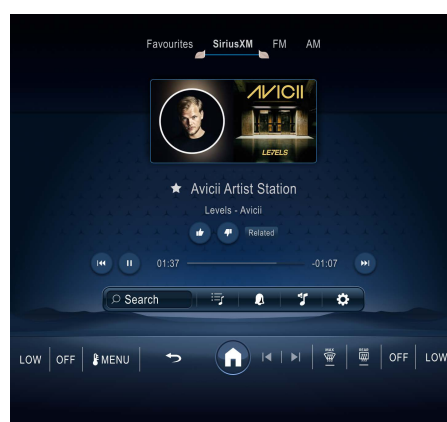

Features

ON DEMAND

Enjoy shows, channels, performances and interviews on your own time, for the first time ever in your vehicle.

ARTIST STATIONS

Enjoy ad-free music stations inspired by artists and bands you like.

LIVE SPORTS

Find all NFL, MLB®, NBA, NHL®, college football and basketball games — in pre-game, in-progress or final states in one location for quick access to the action.