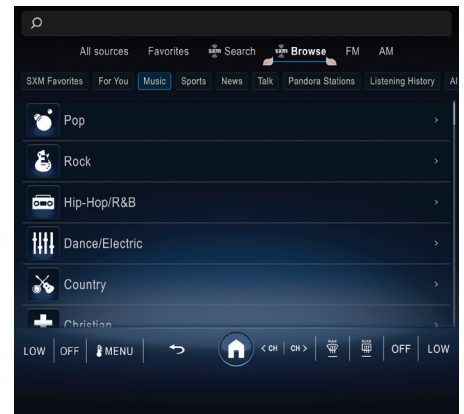

- **Unparalleled Variety:** Experience our expertly curated ad-free music and exclusive artist-dedicated channels, our premium sports coverage, and the biggest names in comedy, news and entertainment. Plus, now you can stream on-demand entertainment featuring thousands of hours of never-before-heard interviews, shows, and performances — all on demand, right in your vehicle.
- **Personalized Discovery:** Search less and enjoy more in your car. Discover new channels and on-demand shows with handpicked “For You” curated recommendations that get smarter as you listen.
- **Easy to Use:** Seamlessly switch between your favorite live channels and on-demand streaming content with easy, one-touch access. Quickly find the entertainment you love by category, genre or simply by entering in a channel number. Or, find new favorites by tapping the “Related” button to discover channels and shows similar to what’s currently playing.
- **Anytime, Anywhere:** Enjoy more variety and the best entertainment on the road, right from your Mercedes-Benz. Plus, you can listen when outside of your vehicle on the SiriusXM app with our most popular packages.

LIVE SPORTS

Find all NFL, MLB®, NBA, NHL®, college football and basketball games — in pre-game, in-progress or final states in one location for quick access to the action.

Features *cont'd*

FOR YOU

Get personalized channel and show recommendations that get even smarter as you listen.

RELATED

Get recommendations of channels and shows related to what you're currently listening to.

GENRE CATEGORY MENUS

Easily find channels and other related categories that fit your mood.

For more information on SiriusXM with 360L, please visit: www.siriusxm.com/mercedestrial