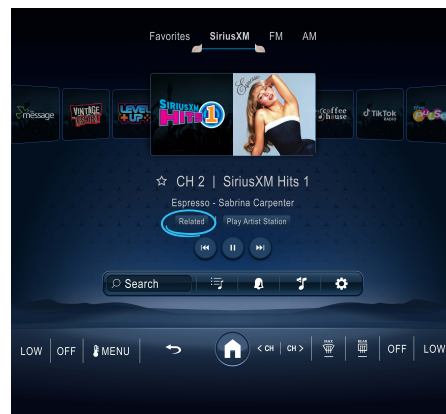

- **Unparalleled Variety:** Experience our expertly curated ad-free music and exclusive artist-dedicated channels, our premium sports coverage, and the biggest names in comedy, news and entertainment. Plus, now you can stream on-demand entertainment featuring thousands of hours of never-before-heard interviews, shows, and performances — all on demand, right in your vehicle.
- **Personalized Discovery:** Search less and enjoy more in your car. Discover new channels and on-demand shows with handpicked “For You” curated recommendations that get smarter as you listen.
- **Easy to Use:** Seamlessly switch between your favorite live channels and on-demand streaming content with easy, one-touch access. Quickly find the entertainment you love by category, genre or simply by entering in a channel number. Or, find new favorites by tapping the “Related” button to discover channels and shows similar to what’s currently playing.
- **Anytime, Anywhere:** Enjoy more variety and the best entertainment on the road, right from your Mercedes-Benz. Plus, you can listen when outside of your vehicle on the SiriusXM app with our most popular packages.

LIVE SPORTS

Find all NFL, MLB®, NBA, NHL®, college football and basketball games — in pre-game, in-progress or final states in one location for quick access to the action.

Features *cont'd*

FOR YOU

Get personalized channel and show recommendations that get even smarter as you listen.

RELATED

Get recommendations of channels and shows related to what you're currently listening to.

GENRE CATEGORY MENUS

Easily find channels and other related categories that fit your mood.

For more information on SiriusXM with 360L, please visit: www.siriusxm.com/mercedestrial