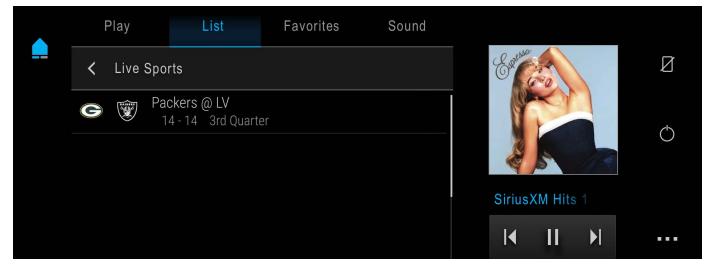

Enjoy shows, channels, performances, and interviews on your own time, for the first time ever in your vehicle.

Features *cont'd*

GENRE CATEGORY MENUS

Easily browse and find the genre of channels and other content that fits your mood.

LIVE SPORTS CATEGORY

Find all NFL, MLB®, NBA, NHL®, college football and basketball games — in pre-game, in-progress or final states in one location for quick access to the action.

SPORTS HEAD-TO-HEAD

View: Easily switch between the home and away broadcast of any live game.