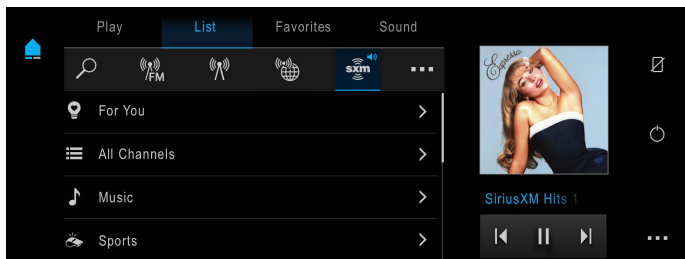

- **Unparalleled Variety:** Experience our expertly curated ad-free music and exclusive artist-dedicated music channels, our premium sports coverage, and the biggest names in comedy, news, and entertainment. Plus, now you can stream on-demand entertainment featuring thousands of hours of never-before-heard interviews, shows, and performances —all on demand, right in your vehicle.
- **Personalized Discovery:** Search less and enjoy more in your car. Discover new channels and on-demand shows with hand-picked “For You” curated recommendations that get smarter as you listen.
- **Easy to Use:** Seamlessly switch between your favorite live channels and on demand streaming content with easy, one-touch access. Quickly find the entertainment you love by category, genre or simply by entering in a channel number. Or, find new favorites by tapping the “Related” button to discover channels and shows similar to what’s currently playing.
- **Anytime, Anywhere:** Enjoy more variety and the best entertainment on the road, right from your Porsche. Plus, you can listen when outside of your vehicle on the SiriusXM app with our most popular packages.

Enjoy shows, channels, performances, and interviews on your own time, for the first time ever in your vehicle.

Features *cont'd*

GENRE CATEGORY MENUS

Easily browse and find the genre of channels and other content that fits your mood.

LIVE SPORTS CATEGORY

Find all NFL, MLB®, NBA, NHL®, college football and basketball games — in pre-game, in-progress or final states in one location for quick access to the action.

SPORTS HEAD-TO-HEAD

View: Easily switch between the home and away broadcast of any live game.