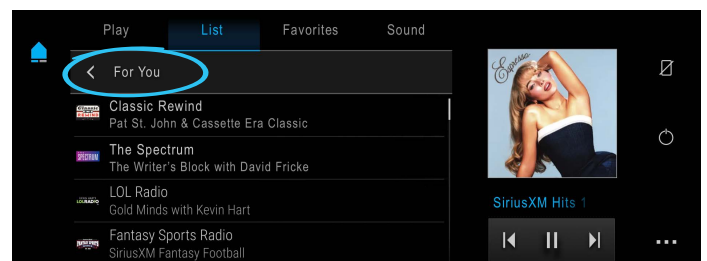

- **Unparalleled Variety:** Experience our expertly curated ad-free music and exclusive artist-dedicated music channels, our premium sports coverage, and the biggest names in comedy, news, and entertainment. Plus, now you can stream on-demand entertainment featuring thousands of hours of never-before-heard interviews, shows, and performances —all on demand, right in your vehicle.
- **Personalized Discovery:** Search less and enjoy more in your car. Discover new channels and on-demand shows with hand-picked “For You” curated recommendations that get smarter as you listen.
- **Easy to Use:** Seamlessly switch between your favorite live channels and on demand streaming content with easy, one-touch access. Quickly find the entertainment you love by category, genre or simply by entering in a channel number. Or, find new favorites by tapping the “Related” button to discover channels and shows similar to what’s currently playing.
- **Anytime, Anywhere:** Enjoy more variety and the best entertainment on the road, right from your Porsche. Plus, you can listen when outside of your vehicle on the SiriusXM app with our most popular packages.

Enjoy shows, channels, performances, and interviews on your own time, for the first time ever in your vehicle.

Features *cont'd*

GENRE CATEGORY MENUS

Easily browse and find the genre of channels and other content that fits your mood.