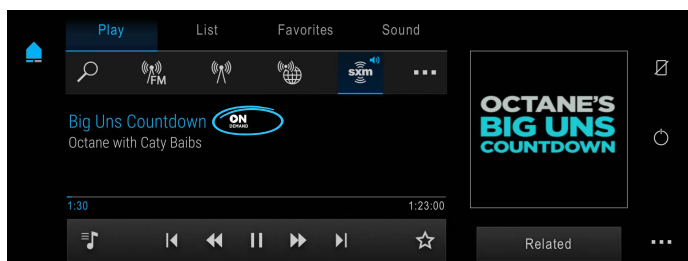

- **Unparalleled Variety:** Experience our expertly curated ad-free music and exclusive artist-dedicated music channels, our premium sports coverage, and the biggest names in comedy, news, and entertainment. Plus, now you can stream on-demand entertainment featuring thousands of hours of never-before-heard interviews, shows, and performances —all on demand, right in your vehicle.
- **Personalized Discovery:** Search less and enjoy more in your car. Discover new channels and on-demand shows with hand-picked “For You” curated recommendations that get smarter as you listen.
- **Easy to Use:** Seamlessly switch between your favorite live channels and on demand streaming content with easy, one-touch access. Quickly find the entertainment you love by category, genre or simply by entering in a channel number. Or, find new favorites by tapping the “Related” button to discover channels and shows similar to what’s currently playing.
- **Anytime, Anywhere:** Enjoy more variety and the best entertainment on the road, right from your Porsche. Plus, you can listen when outside of your vehicle on the SiriusXM app with our most popular packages.

Features

RELATED

Get recommendations of channels and shows related to what you're currently listening to.

FOR YOU

Get personalized channel and show recommendations that get even smarter as you listen.

ON DEMAND

Enjoy shows, channels, performances, and interviews on your own time, for the first time ever in your vehicle.

Features *cont'd*

GENRE CATEGORY MENUS

Easily browse and find the genre of channels and other content that fits your mood.