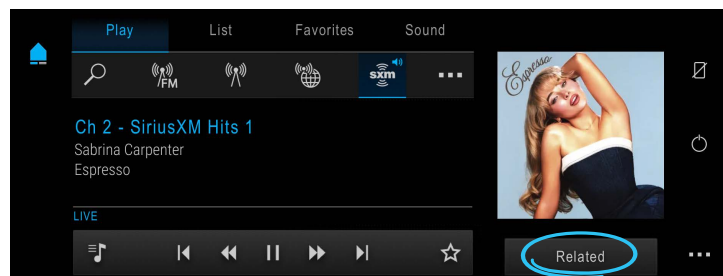

- **Unparalleled Variety:** Experience our expertly curated ad-free music and exclusive artist-dedicated music channels, our premium sports coverage, and the biggest names in comedy, news, and entertainment. Plus, now you can stream on-demand entertainment featuring thousands of hours of never-before-heard interviews, shows, and performances —all on demand, right in your vehicle.
- **Personalized Discovery:** Search less and enjoy more in your car. Discover new channels and on-demand shows with hand-picked “For You” curated recommendations that get smarter as you listen.
- **Easy to Use:** Seamlessly switch between your favorite live channels and on demand streaming content with easy, one-touch access. Quickly find the entertainment you love by category, genre or simply by entering in a channel number. Or, find new favorites by tapping the “Related” button to discover channels and shows similar to what’s currently playing.
- **Anytime, Anywhere:** Enjoy more variety and the best entertainment on the road, right from your Porsche. Plus, you can listen when outside of your vehicle on the SiriusXM app with our most popular packages.

Features

RELATED

Get recommendations of channels and shows related to what you're currently listening to.

FOR YOU

Get personalized channel and show recommendations that get even smarter as you listen.

ON DEMAND

Enjoy shows, channels, performances, and interviews on your own time, for the first time ever in your vehicle.

Features *cont'd*

GENRE CATEGORY MENUS

Easily browse and find the genre of channels and other content that fits your mood.