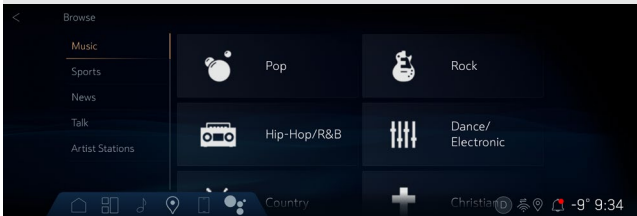

- Unparalleled Variety:** Experience expertly curated ad-free music and exclusive artist-created music channels, plus sports, comedy, news and entertainment. Plus, stream podcasts and thousands of hours of interviews, shows and performances — all on demand, right in your vehicle. And bring it all anywhere you go on the SiriusXM app, included with our most popular plans.
- Personalized Discovery:** Search less and enjoy more. Discover new channels and on-demand shows with recommendations that get smarter as you listen.
- Easy to Use:** Seamlessly switch between your favorite live channels and on-demand streaming content with one-touch access. Find the entertainment you love by category, genre or channel number. Or, find new favorites by tapping the “Related” button to see channels and shows similar to what’s currently playing.
- Create Your Own Stations:** Create your own ad-free Artist Stations based on the artists you love, for the first time ever in your GM vehicle.

Features and Screen Images

RELATED

Get recommendations of channels and shows related to what you're currently listening to.

CREATE YOUR OWN STATIONS

Create your own ad-free Artist Stations based on the artists you love for the first time ever in your GM vehicle.

ON DEMAND

Enjoy shows, channels, podcasts, performances and interviews on your own time.

SiriusXM 360L

A SiriusXM experience that transforms the way you listen in the vehicle. Available on select 2024 & 2025 GM vehicles. To confirm availability, check for a 'Related' button on the Now Playing screen.

XTRA CHANNELS

100+ music channels made for every mood, occasion and activity.

SPORTS HEAD TO HEAD

View: Gives you all the vital info for the game on the screen and SiriusXM with 360L allows you to listen to either the Home or Away game feeds.