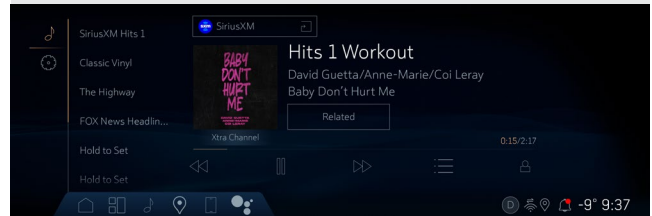

- Unparalleled Variety:** Experience expertly curated ad-free music and exclusive artist-created music channels, plus sports, comedy, news and entertainment. Plus, stream podcasts and thousands of hours of interviews, shows and performances — all on demand, right in your vehicle. And bring it all anywhere you go on the SiriusXM app, included with our most popular plans.
- Personalized Discovery:** Search less and enjoy more. Discover new channels and on-demand shows with recommendations that get smarter as you listen.
- Easy to Use:** Seamlessly switch between your favorite live channels and on-demand streaming content with one-touch access. Find the entertainment you love by category, genre or channel number. Or, find new favorites by tapping the “Related” button to see channels and shows similar to what’s currently playing.
- Create Your Own Stations:** Create your own ad-free Artist Stations based on the artists you love, for the first time ever in your GM vehicle.

ON DEMAND

Enjoy shows, channels, podcasts, performances and interviews on your own time.

SiriusXM 360L

A SiriusXM experience that transforms the way you listen in the vehicle. Available on select 2024 & 2025 GM vehicles. To confirm availability, check for a 'Related' button on the Now Playing screen.

Customers must accept the OnStar Terms and Conditions to access select 360L features.

Features and Screen Images *cont'd*

GENRE CATEGORY MENUS

Easily find channels and other related categories that fit your mood.

XTRA CHANNELS

100+ music channels made for every mood, occasion and activity.

SPORTS HEAD TO HEAD

View: Gives you all the vital info for the game on the screen and SiriusXM with 360L allows you to listen to either the Home or Away game feeds.