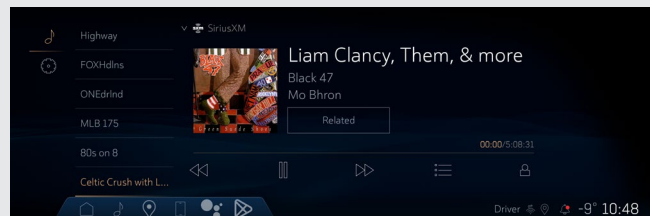

SiriusXM with 360L brings the most extensive and personalized audio experience on the road right to your fingertips.

Advanced in-car technology gives you the most channels, shows and exclusive content, with personalization features that make discovering your perfect soundtrack easier than ever before.

- Unparalleled Variety:** Experience expertly curated ad-free music and exclusive artist-created music channels, plus sports, comedy, news and entertainment. Plus, stream podcasts and thousands of hours of interviews, shows and performances — all on demand, right in your vehicle. And bring it all anywhere you go on the SiriusXM app, included with our most popular plans.
- Personalized Discovery:** Search less and enjoy more. Discover new channels and on-demand shows with recommendations that get smarter as you listen.
- Easy to Use:** Seamlessly switch between your favorite live channels and on-demand streaming content with one-touch access. Find the entertainment you love by category, genre or channel number. Or, find new favorites by tapping the “Related” button to see channels and shows similar to what’s currently playing.
- Create Your Own Stations:** Create your own ad-free Artist Stations based on the artists you love, for the first time ever in your GM vehicle.

Features and Screen Images

RELATED

Get recommendations of channels and shows related to what you're currently listening to.

CREATE YOUR OWN STATIONS

Create your own ad-free Artist Stations based on the artists you love for the first time ever in your GM vehicle.

ON DEMAND

Enjoy shows, channels, podcasts, performances and interviews on your own time.

SiriusXM 360L

A SiriusXM experience that transforms the way you listen in the vehicle. Available on select 2024 & 2025 GM vehicles. To confirm availability, check for a 'Related' button on the Now Playing screen.