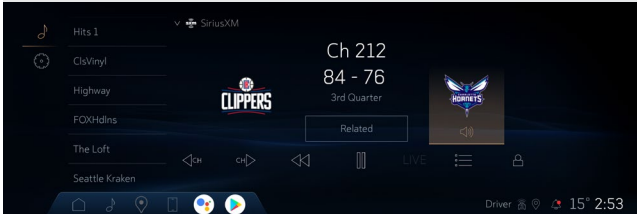

XTRA CHANNELS

100+ music channels made for every mood, occasion and activity.

SPORTS HEAD TO HEAD

View: Gives you all the vital info for the game on the screen and SiriusXM with 360L allows you to listen to either the Home or Away game feeds.