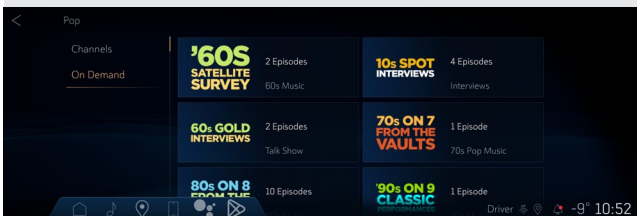

ON DEMAND

Enjoy shows, channels, podcasts, performances and interviews on your own time.