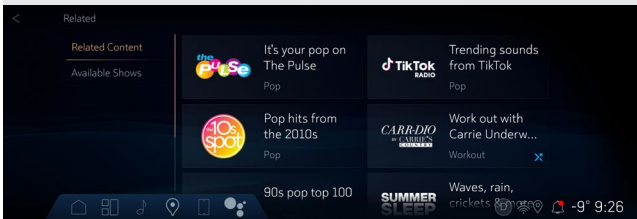

SiriusXM with 360L brings the most extensive and personalized audio experience on the road right to your fingertips.

Advanced in-car technology gives you the most channels, shows and exclusive content, with personalization features that make discovering your perfect soundtrack easier than ever before.

- Unparalleled Variety:** Experience expertly curated ad-free music and exclusive artist-created music channels, plus sports, comedy, news and entertainment. Plus, stream podcasts and thousands of hours of interviews, shows and performances — all on demand, right in your vehicle. And bring it all anywhere you go on the SiriusXM app, included with our most popular plans.
- Personalized Discovery:** Search less and enjoy more. Discover new channels and on-demand shows with recommendations that get smarter as you listen.
- Easy to Use:** Seamlessly switch between your favorite live channels and on-demand streaming content with one-touch access. Find the entertainment you love by category, genre or channel number. Or, find new favorites by tapping the “Related” button to see channels and shows similar to what’s currently playing.
- Create Your Own Stations:** Create your own ad-free Artist Stations based on the artists you love, for the first time ever in your GM vehicle.

Features and Screen Images

RELATED

Get recommendations of channels and shows related to what you're currently listening to.

CREATE YOUR OWN STATIONS

Create your own ad-free Artist Stations based on the artists you love for the first time ever in your GM vehicle.