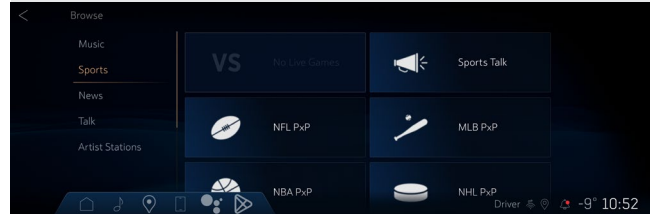

- Unparalleled Variety:** Experience expertly curated ad-free music and exclusive artist-created music channels, plus sports, comedy, news and entertainment. Plus, stream podcasts and thousands of hours of interviews, shows and performances — all on demand, right in your vehicle. And bring it all anywhere you go on the SiriusXM app, included with our most popular plans.
- Personalized Discovery:** Search less and enjoy more. Discover new channels and on-demand shows with recommendations that get smarter as you listen.
- Easy to Use:** Seamlessly switch between your favorite live channels and on-demand streaming content with one-touch access. Find the entertainment you love by category, genre or channel number. Or, find new favorites by tapping the “Related” button to see channels and shows similar to what’s currently playing.
- Create Your Own Stations:** Create your own ad-free Artist Stations based on the artists you love, for the first time ever in your GM vehicle.

XTRA CHANNELS

100+ music channels made for every mood, occasion and activity.

SPORTS HEAD TO HEAD

View: Gives you all the vital info for the game on the screen and SiriusXM with 360L allows you to listen to either the Home or Away game feeds.

LIVE SPORTS CATEGORY

Find all NFL, MLB®, NBA, NHL®, college football and basketball games — in pre-game, in-progress or final states in one location for quick access to the action.

For more information on SiriusXM with 360L, please visit: www.siriusxm.com/gmtrial