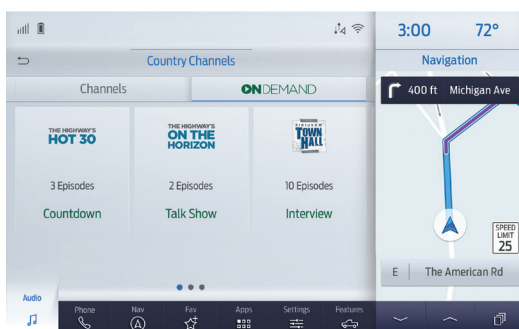

- Unparalleled Variety:** Experience our expertly curated ad-free music and exclusive artist-dedicated music channels, our premium sports coverage, and the biggest names in comedy, news and entertainment. Plus, now you can stream on-demand entertainment featuring podcasts and thousands of hours of never-before-heard interviews, shows, and performances — all on demand, right in your vehicle.
- Personalized Discovery:** Search less and enjoy more in your car. Discover new channels and on-demand shows with handpicked “For You” curated recommendations that get smarter as you listen.
- Easy to Use:** Seamlessly switch between your favorite live channels and on-demand streaming content with easy, one-touch access. Quickly find the entertainment you love by category, genre or simply by entering in a channel number. Or, find new favorites by tapping the “Related” button to discover channels and shows similar to what’s currently playing.
- Anytime, Anywhere:** Enjoy more variety and the best entertainment on the road, right from your Ford. Plus, you can listen when outside of your vehicle on the SiriusXM app with our most popular packages.

Enjoy shows, channels, podcasts, performances and interviews on your own time, for the first time ever in your vehicle.

SiriusXM 360L

An all new SiriusXM experience that transforms the way you listen in the vehicle.