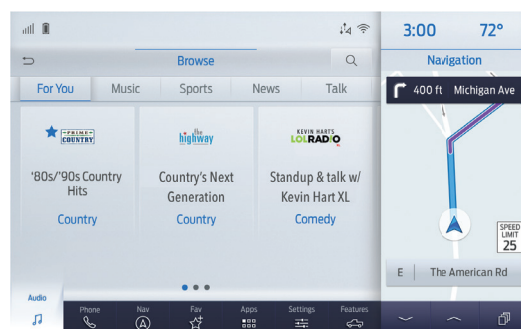

- Unparalleled Variety:** Experience our expertly curated ad-free music and exclusive artist-dedicated music channels, our premium sports coverage, and the biggest names in comedy, news and entertainment. Plus, now you can stream on-demand entertainment featuring podcasts and thousands of hours of never-before-heard interviews, shows, and performances — all on demand, right in your vehicle.
- Personalized Discovery:** Search less and enjoy more in your car. Discover new channels and on-demand shows with handpicked “For You” curated recommendations that get smarter as you listen.
- Easy to Use:** Seamlessly switch between your favorite live channels and on-demand streaming content with easy, one-touch access. Quickly find the entertainment you love by category, genre or simply by entering in a channel number. Or, find new favorites by tapping the “Related” button to discover channels and shows similar to what’s currently playing.
- Anytime, Anywhere:** Enjoy more variety and the best entertainment on the road, right from your Ford. Plus, you can listen when outside of your vehicle on the SiriusXM app with our most popular packages.

Enjoy shows, channels, podcasts, performances and interviews on your own time, for the first time ever in your vehicle.

SiriusXM 360L

An all new SiriusXM experience that transforms the way you listen in the vehicle.

Features *cont'd*

GENRE CATEGORY MENUS

Easily browse and find the genre of channels and other content that fits your mood.

LIVE SPORTS CATEGORY

Find all NFL, MLB®, NBA, NHL®, college football and basketball games — in pre-game, in-progress or final states in one location for quick access to the action.