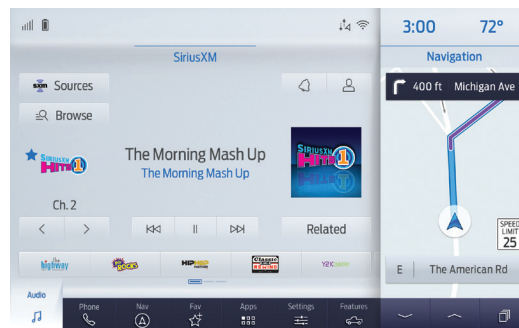

- Unparalleled Variety:** Experience our expertly curated ad-free music and exclusive artist-dedicated music channels, our premium sports coverage, and the biggest names in comedy, news and entertainment. Plus, now you can stream on-demand entertainment featuring podcasts and thousands of hours of never-before-heard interviews, shows, and performances — all on demand, right in your vehicle.
- Personalized Discovery:** Search less and enjoy more in your car. Discover new channels and on-demand shows with handpicked “For You” curated recommendations that get smarter as you listen.
- Easy to Use:** Seamlessly switch between your favorite live channels and on-demand streaming content with easy, one-touch access. Quickly find the entertainment you love by category, genre or simply by entering in a channel number. Or, find new favorites by tapping the “Related” button to discover channels and shows similar to what’s currently playing.
- Anytime, Anywhere:** Enjoy more variety and the best entertainment on the road, right from your Ford. Plus, you can listen when outside of your vehicle on the SiriusXM app with our most popular packages.

Features

RELATED

Get recommendations of channels and shows related to what you're currently listening to.

FOR YOU

Get personalized channel and show recommendations that get even smarter as you listen.

ON DEMAND

Enjoy shows, channels, podcasts, performances and interviews on your own time, for the first time ever in your vehicle.

SiriusXM 360L

An all new SiriusXM experience that transforms the way you listen in the vehicle.

Features *cont'd*

GENRE CATEGORY MENUS

Easily browse and find the genre of channels and other content that fits your mood.

LIVE SPORTS CATEGORY

Find all NFL, MLB®, NBA, NHL®, college football and basketball games — in pre-game, in-progress or final states in one location for quick access to the action.