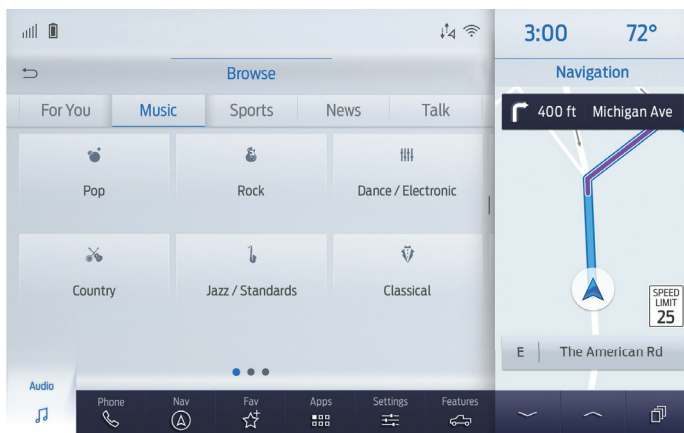

SiriusXM 360L

An all new SiriusXM experience that transforms the way you listen in the vehicle.

Features *cont'd*

GENRE CATEGORY MENUS

Easily browse and find the genre of channels and other content that fits your mood.

LIVE SPORTS CATEGORY

Find all NFL, MLB®, NBA, NHL®, college football and basketball games — in pre-game, in-progress or final states in one location for quick access to the action.

SPORTS HEAD-TO-HEAD

View: Easily switch between the home and away broadcast of any live game.

For more information on SiriusXM with 360L, please visit: www.siriusxm.com/fordtrial

To learn more about SiriusXM offers, services and dealer programs, please visit SiriusXM Dealer Portal: <http://siriusxmdealer.com/ford>

Your customers get all this and more with their 3-month trial subscription.

See **Offer Details** below.

Eligible vehicles equipped with factory-installed satellite radio will receive a 3-month trial subscription to the SiriusXM programming package.

SiriusXM with 360L: Certain features and/or content may not be available unless an active data connection is enabled in the vehicle. Content varies by SiriusXM subscription plan. Features may vary by make/model.

TRIAL SUBSCRIPTION OFFER DETAILS: Your trial subscription will automatically stop at the end of the trial term. If you do not wish to enjoy your trial subscription, you can cancel it by calling the number below. Trial is non-transferrable. Please see our Customer Agreement and Privacy Policy at www.siriusxm.com for complete terms and how to cancel, which includes online methods or calling us at 1-866-635-2349. All fees, content and features are subject to change.