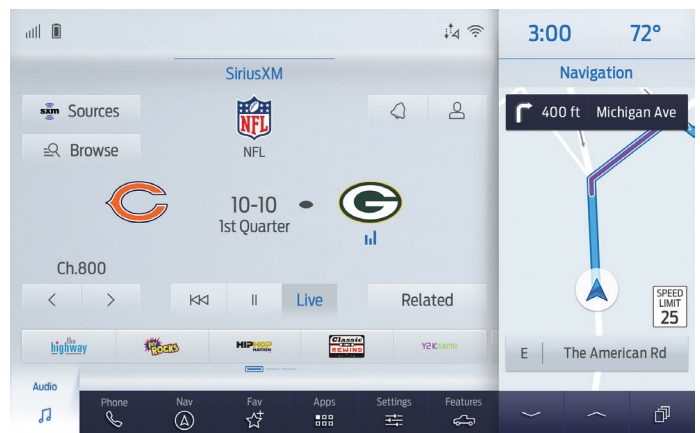

Enjoy shows, channels, podcasts, performances and interviews on your own time, for the first time ever in your vehicle.

SiriusXM 360L

An all new SiriusXM experience that transforms the way you listen in the vehicle.

Features *cont'd*

GENRE CATEGORY MENUS

Easily browse and find the genre of channels and other content that fits your mood.

LIVE SPORTS CATEGORY

Find all NFL, MLB®, NBA, NHL®, college football and basketball games — in pre-game, in-progress or final states in one location for quick access to the action.

SPORTS HEAD-TO-HEAD

View: Easily switch between the home and away broadcast of any live game.

For more information on SiriusXM with 360L, please visit: www.siriusxm.com/fordtrial

To learn more about SiriusXM offers, services and dealer programs, please visit SiriusXM Dealer Portal: <http://siriusxmdealer.com/ford>