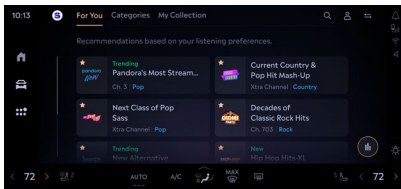

Seamlessly switch between their favorite live channels and on-demand streaming content with easy, one-touch access. Quickly find the entertainment they love by category, genre or simply by entering in a channel number. Or, find new favorites by tapping the "Related" button to discover channels and shows similar to what's currently playing.

siriusxmdealer.com/360L

SiriusXM 360L

On Demand

Enjoy shows, channels, podcasts, performances and interviews on their own time in their vehicle.

Artist Station

Enjoy ad-free music stations inspired by artists and bands they like.

Live Sports

Get quick access to the action with all their favorite sports in one location.

“For You” Personalization

Get personalized channel and show recommendations that get even smarter as they listen.