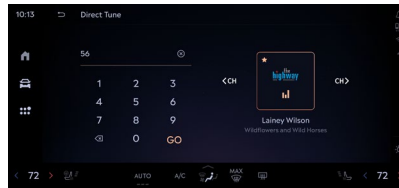

Direct Tune

Direct access to SiriusXM channels.