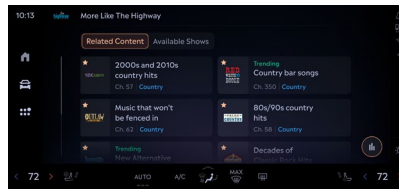

“Related” Recommendations

Get recommendations of channels and shows related to what they're currently listening to.