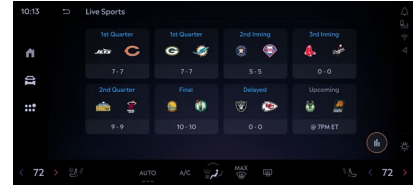

siriusxmdealer.com/360L

SiriusXM 360L

On Demand

Enjoy shows, channels, podcasts, performances and interviews on their own time in their vehicle.

Artist Station

Enjoy ad-free music stations inspired by artists and bands they like.

Live Sports

Get quick access to the action with all their favorite sports in one location.

“For You” Personalization

Get personalized channel and show recommendations that get even smarter as they listen.