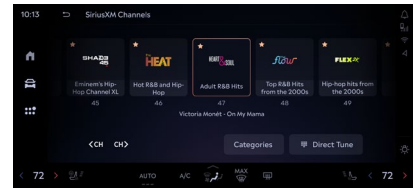

“Related” Recommendations

Get recommendations of channels and shows related to what they're currently listening to.

Genre Category Menus

Easily find channels and other related categories that fit their mood.

Notifications

Get notified when their favorite artist, song or team is playing.

Direct Tune

Direct access to SiriusXM channels.

Linear Tuner

Swipe quickly through the entire channel lineup, then simply tap to tune in.