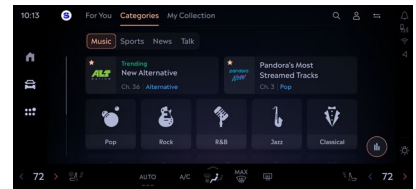

Genre Category Menus

Easily find channels and other related categories that fit their mood.