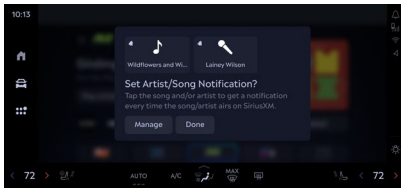

Notifications

Get notified when their favorite artist, song or team is playing.