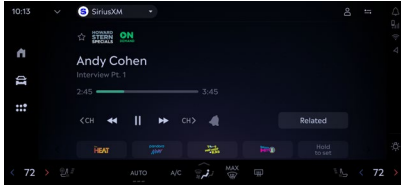

SiriusXM 360L

On Demand

Enjoy shows, channels, podcasts, performances and interviews on their own time in their vehicle.