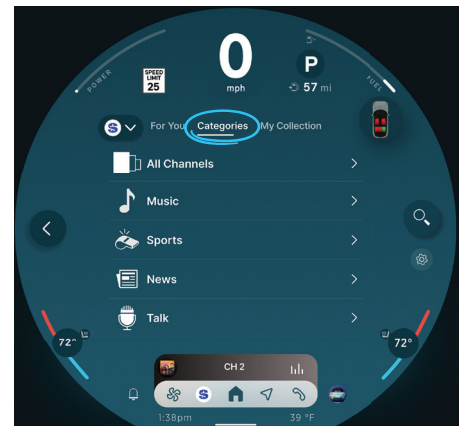

- **Unparalleled Variety:** Experience our expertly curated ad-free music and exclusive artist-dedicated channels, our premium sports coverage, and the biggest names in comedy, news and entertainment. Plus, now you can stream on-demand entertainment featuring podcasts and thousands of hours of never-before-heard interviews, shows, and performances — all on demand, right in your vehicle.
- **Personalized Discovery:** Search less and enjoy more in your car. Discover new channels and on-demand shows with handpicked “For You” curated recommendations that get smarter as you listen.
- **Easy to Use:** Seamlessly switch between your favorite live channels and on-demand streaming content with easy, one-touch access. Quickly find the entertainment you love by category, genre or simply by entering in a channel number. Or, find new favorites by tapping the “Related” button to discover channels and shows similar to what’s currently playing.
- **Anytime, Anywhere:** Enjoy more variety and the best entertainment on the road, right from your MINI. Plus, you can listen when outside of your vehicle on the SiriusXM app with our most popular packages.

LIVE SPORTS

Find all NFL, MLB®, NBA, NHL®, college football and basketball games — in pre-game, in-progress or final states in one location for quick access to the action.

Features *cont'd*

FOR YOU

Get personalized channel and show recommendations that get even smarter as you listen.

RELATED

Get recommendations of channels and shows related to what you're currently listening to.

GENRE CATEGORY MENUS

Easily browse and find the genre of channels and other content that fits your mood.

For more information on SiriusXM with 360L, please visit: www.siriusxm.com/minitrial