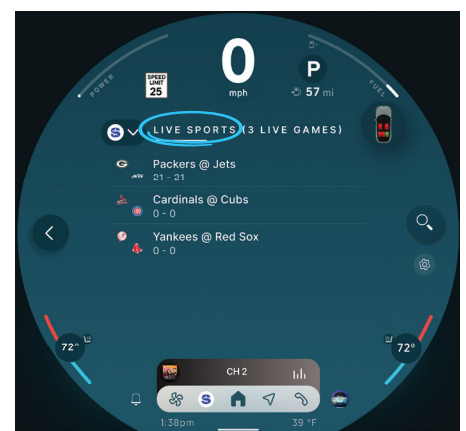

- **Unparalleled Variety:** Experience our expertly curated ad-free music and exclusive artist-dedicated channels, our premium sports coverage, and the biggest names in comedy, news and entertainment. Plus, now you can stream on-demand entertainment featuring podcasts and thousands of hours of never-before-heard interviews, shows, and performances — all on demand, right in your vehicle.
- **Personalized Discovery:** Search less and enjoy more in your car. Discover new channels and on-demand shows with handpicked “For You” curated recommendations that get smarter as you listen.
- **Easy to Use:** Seamlessly switch between your favorite live channels and on-demand streaming content with easy, one-touch access. Quickly find the entertainment you love by category, genre or simply by entering in a channel number. Or, find new favorites by tapping the “Related” button to discover channels and shows similar to what’s currently playing.
- **Anytime, Anywhere:** Enjoy more variety and the best entertainment on the road, right from your MINI. Plus, you can listen when outside of your vehicle on the SiriusXM app with our most popular packages.

Features

ON DEMAND

Enjoy shows, channels, podcasts, performances and interviews on your own time, for the first time ever in your vehicle.

ARTIST STATIONS

Enjoy ad-free music stations inspired by artists and bands you like.

LIVE SPORTS

Find all NFL, MLB®, NBA, NHL®, college football and basketball games — in pre-game, in-progress or final states in one location for quick access to the action.

Features *cont'd*

FOR YOU

Get personalized channel and show recommendations that get even smarter as you listen.