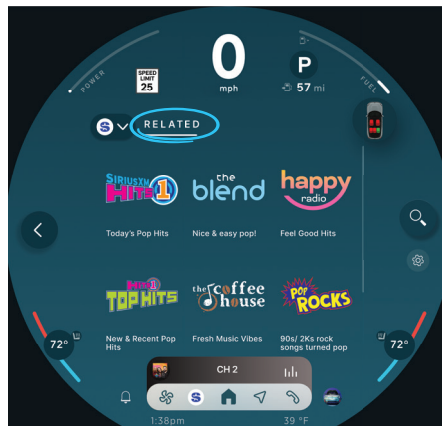

- **Unparalleled Variety:** Experience our expertly curated ad-free music and exclusive artist-dedicated channels, our premium sports coverage, and the biggest names in comedy, news and entertainment. Plus, now you can stream on-demand entertainment featuring podcasts and thousands of hours of never-before-heard interviews, shows, and performances — all on demand, right in your vehicle.
- **Personalized Discovery:** Search less and enjoy more in your car. Discover new channels and on-demand shows with handpicked “For You” curated recommendations that get smarter as you listen.
- **Easy to Use:** Seamlessly switch between your favorite live channels and on-demand streaming content with easy, one-touch access. Quickly find the entertainment you love by category, genre or simply by entering in a channel number. Or, find new favorites by tapping the “Related” button to discover channels and shows similar to what’s currently playing.
- **Anytime, Anywhere:** Enjoy more variety and the best entertainment on the road, right from your MINI. Plus, you can listen when outside of your vehicle on the SiriusXM app with our most popular packages.

LIVE SPORTS

Find all NFL, MLB®, NBA, NHL®, college football and basketball games — in pre-game, in-progress or final states in one location for quick access to the action.

Features *cont'd*

FOR YOU

Get personalized channel and show recommendations that get even smarter as you listen.

RELATED

Get recommendations of channels and shows related to what you're currently listening to.

GENRE CATEGORY MENUS

Easily browse and find the genre of channels and other content that fits your mood.

For more information on SiriusXM with 360L, please visit: www.siriusxm.com/minitrial