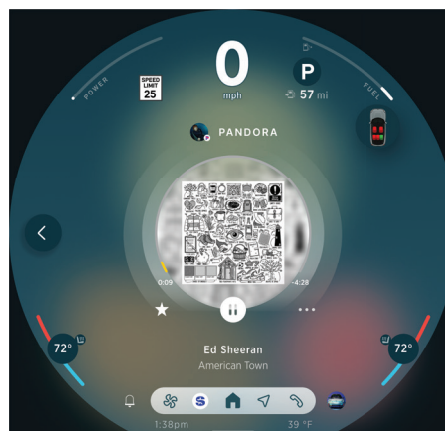

- **Unparalleled Variety:** Experience our expertly curated ad-free music and exclusive artist-dedicated channels, our premium sports coverage, and the biggest names in comedy, news and entertainment. Plus, now you can stream on-demand entertainment featuring podcasts and thousands of hours of never-before-heard interviews, shows, and performances — all on demand, right in your vehicle.
- **Personalized Discovery:** Search less and enjoy more in your car. Discover new channels and on-demand shows with handpicked “For You” curated recommendations that get smarter as you listen.
- **Easy to Use:** Seamlessly switch between your favorite live channels and on-demand streaming content with easy, one-touch access. Quickly find the entertainment you love by category, genre or simply by entering in a channel number. Or, find new favorites by tapping the “Related” button to discover channels and shows similar to what’s currently playing.
- **Anytime, Anywhere:** Enjoy more variety and the best entertainment on the road, right from your MINI. Plus, you can listen when outside of your vehicle on the SiriusXM app with our most popular packages.

Features

ON DEMAND

Enjoy shows, channels, podcasts, performances and interviews on your own time, for the first time ever in your vehicle.

ARTIST STATIONS

Enjoy ad-free music stations inspired by artists and bands you like.

LIVE SPORTS

Find all NFL, MLB®, NBA, NHL®, college football and basketball games — in pre-game, in-progress or final states in one location for quick access to the action.

Features *cont'd*

FOR YOU

Get personalized channel and show recommendations that get even smarter as you listen.