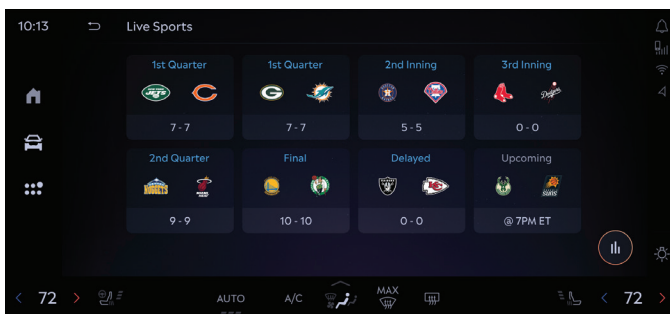

Live Sports: Find all MLB®, NBA, NHL®, college football and basketball games — in pregame, in-progress or final states in one location for quick access to the action.

For more information on SiriusXM with 360L, please visit: www.siriusxm.com/lincolntrial

To learn more about SiriusXM offers, services and dealer programs, please visit SiriusXM Dealer Portal: www.siriusxmdealer.com/lincoln

Your customers get all this and more with their 3-month trial subscription

See Offer Details below.

Eligible vehicles equipped with factory-installed satellite radio will receive a 3-month trial subscription to the SiriusXM programming package.

SiriusXM with 360L: Certain features and/or content may not be available unless an active data connection is enabled in the vehicle. Content varies by SiriusXM subscription plan. Features may vary by make/model.

TRIAL SUBSCRIPTION OFFER DETAILS: Your trial subscription will automatically stop at the end of the trial term. If you do not wish to enjoy your trial subscription, you can cancel it by calling the number below. Trial is non-transferrable. Please see our Customer Agreement and Privacy Policy at www.siriusxm.com for complete terms and how to cancel, which includes online methods or calling us at 1-866-635-2349. All fees, content and features are subject to change.