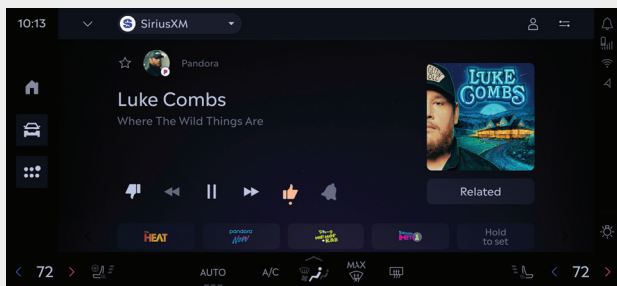

SiriusXM with 360L transforms your ride with the most extensive and personalized audio experience on the road. Our advanced in-car technology will guide you to the most SiriusXM channels, shows and exclusive content for a ride that's uniquely you, with personalization features to make discovering your perfect entertainment easier than ever before.

Unparalleled Variety, Easy to Use, Personalized Discovery — Anytime, Anywhere

- PROFILES**
Set up a listener profile (up to 5) right here.
- NOTIFICATION**
Get notified when your favorite artist, song or team is playing.
- RELATED**
Get recommendations of channels and shows related to what you're currently listening to.
- FAVORITES**
Long press any channel logo to add to favorites.

CREATE pandora STATIONS

Take your listening to the next level with personalized Artist Stations in your vehicle and on the SiriusXM app. It's a fun way to help curate your own music journey — and it's included in your trial.

XTRA CHANNELS

Discover music made for any mood or activity with 100+ Xtra channels in your vehicle and on the SiriusXM app. You'll enjoy more variety with these expertly curated channels — and they're included in your trial.