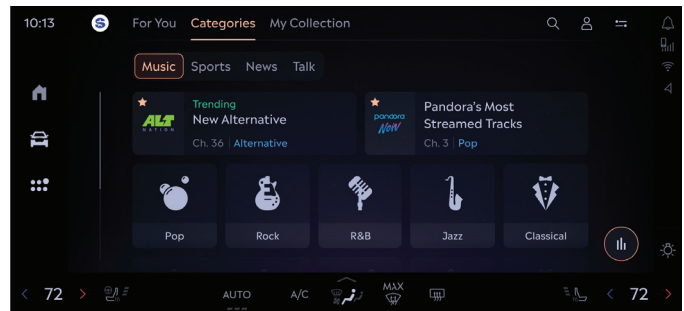

XTRA CHANNELS

Discover music made for any mood or activity with 100+ Xtra channels in your vehicle and on the SiriusXM app. You'll enjoy more variety with these expertly curated channels — and they're included in your trial.

SiriusXM 360L

An all new SiriusXM experience that transforms the way you listen in the vehicle.

On Demand: Enjoy shows, channels, podcasts, performances and interviews on your own time, for the first time ever in your vehicle.

For You: Get personalized channel and show recommendations that get even smarter as you listen.

Ignition on Recommendations: Enhance each SiriusXM Listener Profile with new and relevant content personalized for each driver and for different drive times, every time your vehicle is started.