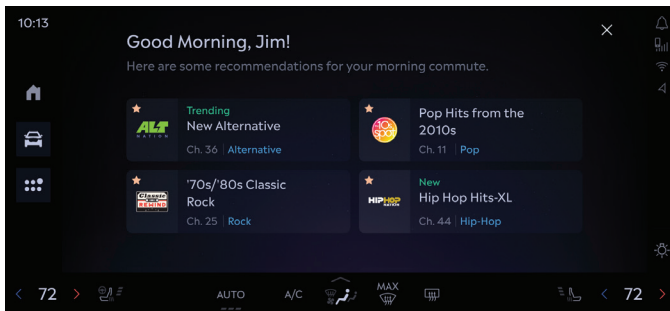

XTRA CHANNELS

Discover music made for any mood or activity with 100+ Xtra channels in your vehicle and on the SiriusXM app. You'll enjoy more variety with these expertly curated channels — and they're included in your trial.

SiriusXM 360L

An all new SiriusXM experience that transforms the way you listen in the vehicle.

On Demand: Enjoy shows, channels, podcasts, performances and interviews on your own time, for the first time ever in your vehicle.

For You: Get personalized channel and show recommendations that get even smarter as you listen.

Ignition on Recommendations: Enhance each SiriusXM Listener Profile with new and relevant content personalized for each driver and for different drive times, every time your vehicle is started.