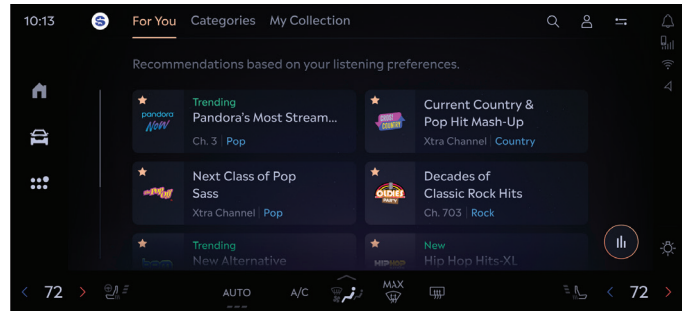

CREATE pandora STATIONS

Take your listening to the next level with personalized Artist Stations in your vehicle and on the SiriusXM app. It's a fun way to help curate your own music journey — and it's included in your trial.

XTRA CHANNELS

Discover music made for any mood or activity with 100+ Xtra channels in your vehicle and on the SiriusXM app. You'll enjoy more variety with these expertly curated channels — and they're included in your trial.

SiriusXM 360L

An all new SiriusXM experience that transforms the way you listen in the vehicle.

On Demand: Enjoy shows, channels, podcasts, performances and interviews on your own time, for the first time ever in your vehicle.