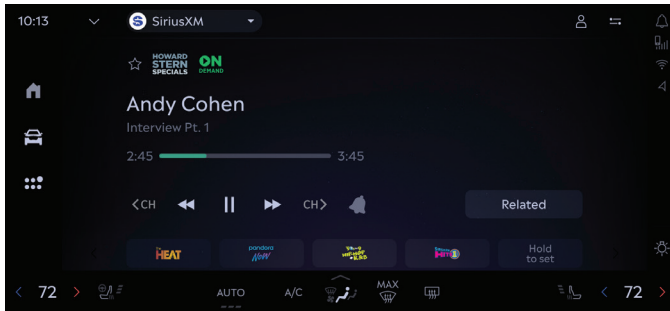

SiriusXM 360L

An all new SiriusXM experience that transforms the way you listen in the vehicle.

On Demand: Enjoy shows, channels, podcasts, performances and interviews on your own time, for the first time ever in your vehicle.