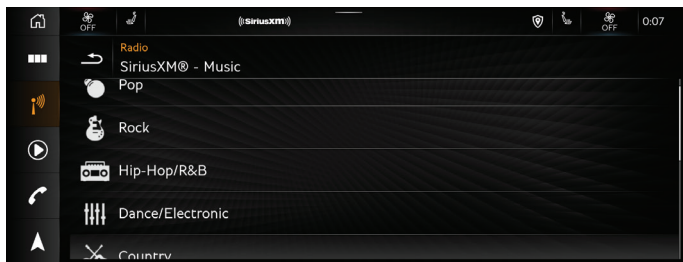

Features *cont'd*

GENRE CATEGORY MENUS

Easily browse and find the genre of channels and other content that fits your mood.

LIVE SPORTS CATEGORY

Find all NFL, MLB®, NBA, NHL®, college football and basketball games — in pre-game, in-progress or final states in one location for quick access to the action.

SPORTS HEAD TO HEAD

View: Easily switch between the home and away broadcast of any live game.

For more information on SiriusXM with 360L, please visit: www.siriusxm.com/bentleytrial

To learn more about SiriusXM offers, services and dealer programs, please visit SiriusXM Dealer Portal: <http://siriusxmdealer.com/bentley>

Your customers get all this and more with their 12-month trial subscription.

See **Offer Details** below.

Eligible vehicles equipped with factory-installed satellite radio will receive a 12-month trial subscription to the SiriusXM programming package.

SiriusXM with 360L: Certain features and/or content may not be available unless an active data connection is enabled in the vehicle. Content varies by SiriusXM subscription plan. Features may vary by make/model.

TRIAL SUBSCRIPTION OFFER DETAILS: Your trial subscription will automatically stop at the end of the trial term. If you do not wish to enjoy your trial subscription, you can cancel it by calling the number below. Trial is non-transferrable. Please see our Customer Agreement and Privacy Policy at www.siriusxm.com for complete terms and how to cancel, which includes online methods or calling us at 1-866-635-2349. All fees, content and features are subject to change.