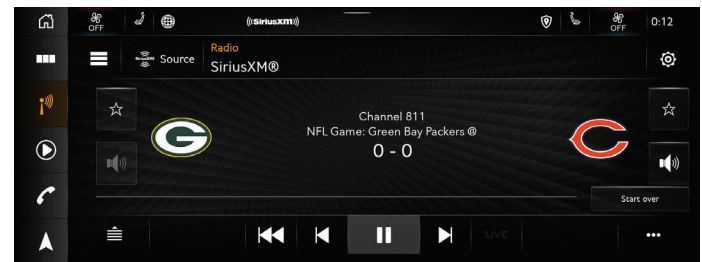

- **Unparalleled Variety:** Experience our expertly curated ad-free music and exclusive artist-dedicated music channels, our premium sports coverage, and the biggest names in comedy, news, and entertainment. Plus, now you can stream on-demand entertainment featuring podcasts and thousands of hours of never-before-heard interviews, shows, and performances — all on demand, right in your vehicle.
- **Personalized Discovery:** Search less and enjoy more in your car. Discover new channels and on-demand shows with hand-picked “For You” curated recommendations that get smarter as you listen.
- **Easy to Use:** Seamlessly switch between your favorite live channels and on demand streaming content with easy, one-touch access. Quickly find the entertainment you love by category, genre or simply by entering in a channel number. Or, find new favorites by tapping the “Related” button to discover channels and shows similar to what’s currently playing.
- **Anytime, Anywhere:** Enjoy more variety and the best entertainment on the road, right from your Bentley. Plus, you can listen when outside of your vehicle on the SiriusXM app with our most popular packages.

Enjoy shows, channels, podcasts, performances, and interviews on your own time, for the first time ever in your vehicle.

Features *cont'd*

GENRE CATEGORY MENUS

Easily browse and find the genre of channels and other content that fits your mood.

LIVE SPORTS CATEGORY

Find all NFL, MLB®, NBA, NHL®, college football and basketball games — in pre-game, in-progress or final states in one location for quick access to the action.

SPORTS HEAD TO HEAD

View: Easily switch between the home and away broadcast of any live game.