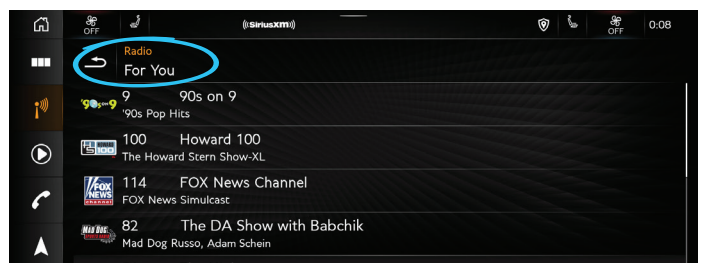

- **Unparalleled Variety:** Experience our expertly curated ad-free music and exclusive artist-dedicated music channels, our premium sports coverage, and the biggest names in comedy, news, and entertainment. Plus, now you can stream on-demand entertainment featuring podcasts and thousands of hours of never-before-heard interviews, shows, and performances — all on demand, right in your vehicle.
- **Personalized Discovery:** Search less and enjoy more in your car. Discover new channels and on-demand shows with hand-picked “For You” curated recommendations that get smarter as you listen.
- **Easy to Use:** Seamlessly switch between your favorite live channels and on demand streaming content with easy, one-touch access. Quickly find the entertainment you love by category, genre or simply by entering in a channel number. Or, find new favorites by tapping the “Related” button to discover channels and shows similar to what’s currently playing.
- **Anytime, Anywhere:** Enjoy more variety and the best entertainment on the road, right from your Bentley. Plus, you can listen when outside of your vehicle on the SiriusXM app with our most popular packages.

Enjoy shows, channels, podcasts, performances, and interviews on your own time, for the first time ever in your vehicle.

Features *cont'd*

GENRE CATEGORY MENUS

Easily browse and find the genre of channels and other content that fits your mood.