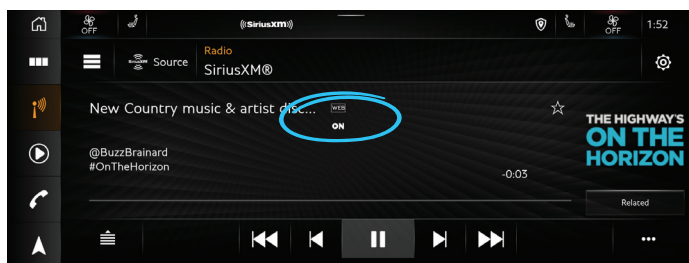

SiriusXM with 360L transforms your ride with the most extensive and personalized radio experience on the road.

Our advanced in-car technology will guide you to the most SiriusXM channels, shows and exclusive content for a ride that's uniquely you, with personalization features to make discovering your perfect soundtrack easier than ever before.

- **Unparalleled Variety:** Experience our expertly curated ad-free music and exclusive artist-dedicated music channels, our premium sports coverage, and the biggest names in comedy, news, and entertainment. Plus, now you can stream on-demand entertainment featuring podcasts and thousands of hours of never-before-heard interviews, shows, and performances — all on demand, right in your vehicle.
- **Personalized Discovery:** Search less and enjoy more in your car. Discover new channels and on-demand shows with hand-picked “For You” curated recommendations that get smarter as you listen.
- **Easy to Use:** Seamlessly switch between your favorite live channels and on demand streaming content with easy, one-touch access. Quickly find the entertainment you love by category, genre or simply by entering in a channel number. Or, find new favorites by tapping the “Related” button to discover channels and shows similar to what’s currently playing.
- **Anytime, Anywhere:** Enjoy more variety and the best entertainment on the road, right from your Bentley. Plus, you can listen when outside of your vehicle on the SiriusXM app with our most popular packages.

Features

RELATED

Get recommendations of channels and shows related to what you're currently listening to.

FOR YOU

Get personalized channel and show recommendations that get even smarter as you listen.

ON DEMAND

Enjoy shows, channels, podcasts, performances, and interviews on your own time, for the first time ever in your vehicle.

Features *cont'd*

GENRE CATEGORY MENUS

Easily browse and find the genre of channels and other content that fits your mood.