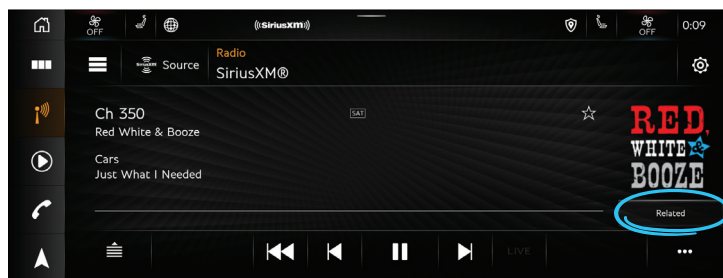

- **Unparalleled Variety:** Experience our expertly curated ad-free music and exclusive artist-dedicated music channels, our premium sports coverage, and the biggest names in comedy, news, and entertainment. Plus, now you can stream on-demand entertainment featuring podcasts and thousands of hours of never-before-heard interviews, shows, and performances — all on demand, right in your vehicle.
- **Personalized Discovery:** Search less and enjoy more in your car. Discover new channels and on-demand shows with hand-picked “For You” curated recommendations that get smarter as you listen.
- **Easy to Use:** Seamlessly switch between your favorite live channels and on demand streaming content with easy, one-touch access. Quickly find the entertainment you love by category, genre or simply by entering in a channel number. Or, find new favorites by tapping the “Related” button to discover channels and shows similar to what’s currently playing.
- **Anytime, Anywhere:** Enjoy more variety and the best entertainment on the road, right from your Bentley. Plus, you can listen when outside of your vehicle on the SiriusXM app with our most popular packages.

Enjoy shows, channels, podcasts, performances, and interviews on your own time, for the first time ever in your vehicle.

Features *cont'd*

GENRE CATEGORY MENUS

Easily browse and find the genre of channels and other content that fits your mood.