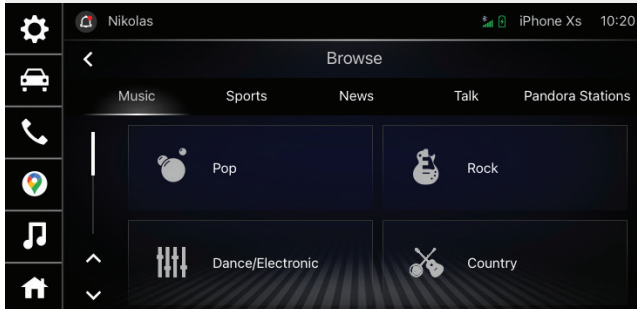

- **Unparalleled Variety:** Experience expertly curated ad-free music and exclusive artist-created music channels, plus sports, comedy, news and entertainment. Plus, stream podcasts and thousands of hours of interviews, shows and performances — all on demand, right in your vehicle. And bring it all anywhere you go on the SiriusXM app, included with our most popular plans.
- **Personalized Discovery:** Search less and enjoy more. Discover new channels and on-demand shows with recommendations that get smarter as you listen.
- **Easy to Use:** Seamlessly switch between your favorite live channels and on-demand streaming content with one-touch access. Find the entertainment you love by category, genre or channel number. Or, find new favorites by tapping the “Related” button to see channels and shows similar to what’s currently playing.
- **Create Your Own Stations:** Create your own ad-free Artist Stations based on the artists you love, for the first time ever in your Honda vehicle.

Features and Screen Images

RELATED

Easily find channels and other related categories that fit your mood.

CREATE YOUR OWN STATIONS

Create your own ad-free Artist Stations based on the artists you love, for the first time ever in your Honda vehicle.

ON DEMAND

Enjoy shows, channels, podcasts, performances and interviews on your own time, for the first time ever in your vehicle.

SiriusXM 360L

An all new SiriusXM experience that transforms the way you listen in the vehicle. Standard on the Prologue. Customers must accept the OnStar Terms and Conditions to access select 360L features.

Features and Screen Images *cont'd*

GENRE CATEGORY MENUS

Easily find channels and other related categories that fit your mood.

XTRA CHANNELS

100+ music channels made for every mood, occasion and activity.