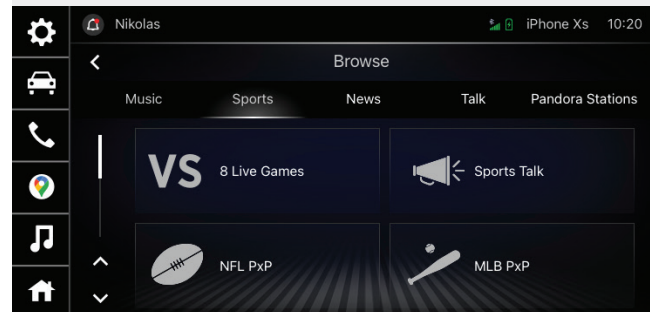

- **Unparalleled Variety:** Experience expertly curated ad-free music and exclusive artist-created music channels, plus sports, comedy, news and entertainment. Plus, stream podcasts and thousands of hours of interviews, shows and performances — all on demand, right in your vehicle. And bring it all anywhere you go on the SiriusXM app, included with our most popular plans.
- **Personalized Discovery:** Search less and enjoy more. Discover new channels and on-demand shows with recommendations that get smarter as you listen.
- **Easy to Use:** Seamlessly switch between your favorite live channels and on-demand streaming content with one-touch access. Find the entertainment you love by category, genre or channel number. Or, find new favorites by tapping the “Related” button to see channels and shows similar to what’s currently playing.
- **Create Your Own Stations:** Create your own ad-free Artist Stations based on the artists you love, for the first time ever in your Honda vehicle.

Features and Screen Images *cont'd*

GENRE CATEGORY MENUS

Easily find channels and other related categories that fit your mood.

XTRA CHANNELS

100+ music channels made for every mood, occasion and activity.

SPORTS HEAD TO HEAD

View: Gives you all the vital info for the game on the screen and SiriusXM with 360L allows you to listen to either the Home or Away game feeds.

LIVE SPORTS CATEGORY

Find all NFL, MLB®, NBA, NHL®, college football and basketball games — in pre-game, in-progress or final states in one location for quick access to the action.