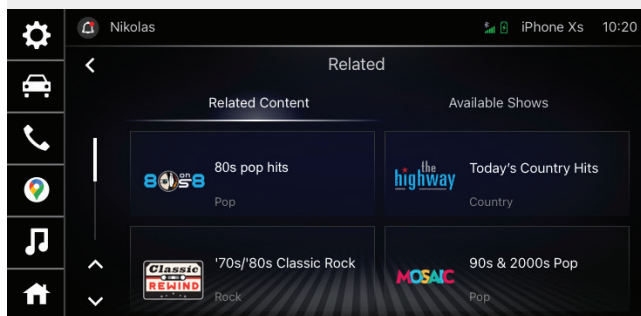

SiriusXM with 360L brings the most extensive and personalized audio experience on the road right to your fingertips.

Advanced in-car technology gives you the most channels, shows and exclusive content, with personalization features that make discovering your perfect soundtrack easier than ever before.

- **Unparalleled Variety:** Experience expertly curated ad-free music and exclusive artist-created music channels, plus sports, comedy, news and entertainment. Plus, stream podcasts and thousands of hours of interviews, shows and performances — all on demand, right in your vehicle. And bring it all anywhere you go on the SiriusXM app, included with our most popular plans.
- **Personalized Discovery:** Search less and enjoy more. Discover new channels and on-demand shows with recommendations that get smarter as you listen.
- **Easy to Use:** Seamlessly switch between your favorite live channels and on-demand streaming content with one-touch access. Find the entertainment you love by category, genre or channel number. Or, find new favorites by tapping the “Related” button to see channels and shows similar to what’s currently playing.
- **Create Your Own Stations:** Create your own ad-free Artist Stations based on the artists you love, for the first time ever in your Honda vehicle.

Features and Screen Images

RELATED

Easily find channels and other related categories that fit your mood.

CREATE YOUR OWN STATIONS

Create your own ad-free Artist Stations based on the artists you love, for the first time ever in your Honda vehicle.