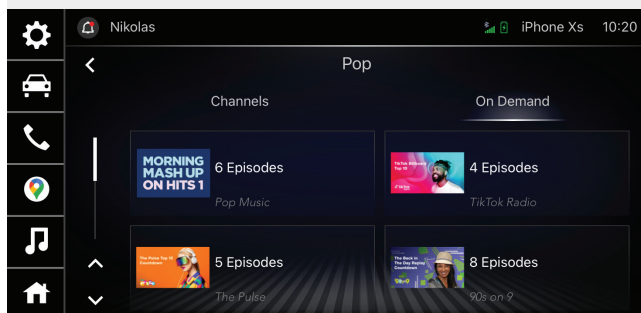

- **Unparalleled Variety:** Experience expertly curated ad-free music and exclusive artist-created music channels, plus sports, comedy, news and entertainment. Plus, stream podcasts and thousands of hours of interviews, shows and performances — all on demand, right in your vehicle. And bring it all anywhere you go on the SiriusXM app, included with our most popular plans.
- **Personalized Discovery:** Search less and enjoy more. Discover new channels and on-demand shows with recommendations that get smarter as you listen.
- **Easy to Use:** Seamlessly switch between your favorite live channels and on-demand streaming content with one-touch access. Find the entertainment you love by category, genre or channel number. Or, find new favorites by tapping the “Related” button to see channels and shows similar to what’s currently playing.
- **Create Your Own Stations:** Create your own ad-free Artist Stations based on the artists you love, for the first time ever in your Honda vehicle.

Features and Screen Images

RELATED

Easily find channels and other related categories that fit your mood.

CREATE YOUR OWN STATIONS

Create your own ad-free Artist Stations based on the artists you love, for the first time ever in your Honda vehicle.

ON DEMAND

Enjoy shows, channels, podcasts, performances and interviews on your own time, for the first time ever in your vehicle.

SiriusXM 360L

An all new SiriusXM experience that transforms the way you listen in the vehicle. Standard on the Prologue. Customers must accept the OnStar Terms and Conditions to access select 360L features.