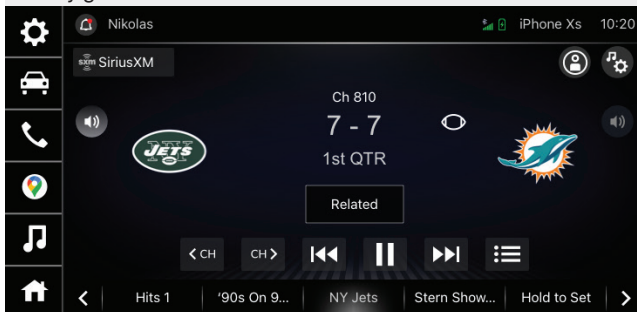

- **Unparalleled Variety:** Experience expertly curated ad-free music and exclusive artist-created music channels, plus sports, comedy, news and entertainment. Plus, stream podcasts and thousands of hours of interviews, shows and performances — all on demand, right in your vehicle. And bring it all anywhere you go on the SiriusXM app, included with our most popular plans.
- **Personalized Discovery:** Search less and enjoy more. Discover new channels and on-demand shows with recommendations that get smarter as you listen.
- **Easy to Use:** Seamlessly switch between your favorite live channels and on-demand streaming content with one-touch access. Find the entertainment you love by category, genre or channel number. Or, find new favorites by tapping the “Related” button to see channels and shows similar to what’s currently playing.
- **Create Your Own Stations:** Create your own ad-free Artist Stations based on the artists you love, for the first time ever in your Honda vehicle.

Features and Screen Images *cont'd*

GENRE CATEGORY MENUS

Easily find channels and other related categories that fit your mood.

XTRA CHANNELS

100+ music channels made for every mood, occasion and activity.

SPORTS HEAD TO HEAD

View: Gives you all the vital info for the game on the screen and SiriusXM with 360L allows you to listen to either the Home or Away game feeds.

LIVE SPORTS CATEGORY

Find all NFL, MLB®, NBA, NHL®, college football and basketball games — in pre-game, in-progress or final states in one location for quick access to the action.