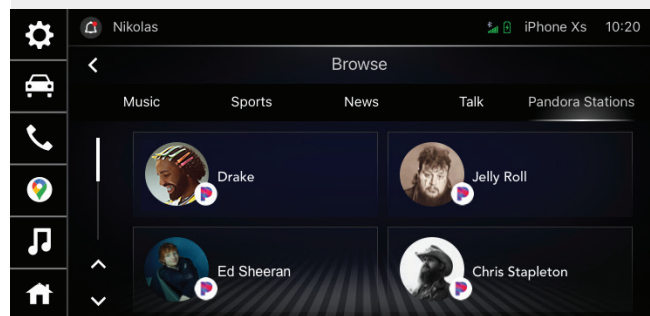

SiriusXM with 360L brings the most extensive and personalized audio experience on the road right to your fingertips.

Advanced in-car technology gives you the most channels, shows and exclusive content, with personalization features that make discovering your perfect soundtrack easier than ever before.

- **Unparalleled Variety:** Experience expertly curated ad-free music and exclusive artist-created music channels, plus sports, comedy, news and entertainment. Plus, stream podcasts and thousands of hours of interviews, shows and performances — all on demand, right in your vehicle. And bring it all anywhere you go on the SiriusXM app, included with our most popular plans.
- **Personalized Discovery:** Search less and enjoy more. Discover new channels and on-demand shows with recommendations that get smarter as you listen.
- **Easy to Use:** Seamlessly switch between your favorite live channels and on-demand streaming content with one-touch access. Find the entertainment you love by category, genre or channel number. Or, find new favorites by tapping the “Related” button to see channels and shows similar to what’s currently playing.
- **Create Your Own Stations:** Create your own ad-free Artist Stations based on the artists you love, for the first time ever in your Honda vehicle.

Features and Screen Images

RELATED

Easily find channels and other related categories that fit your mood.

CREATE YOUR OWN STATIONS

Create your own ad-free Artist Stations based on the artists you love, for the first time ever in your Honda vehicle.

ON DEMAND

Enjoy shows, channels, podcasts, performances and interviews on your own time, for the first time ever in your vehicle.

SiriusXM 360L

An all new SiriusXM experience that transforms the way you listen in the vehicle. Standard on the Prologue. Customers must accept the OnStar Terms and Conditions to access select 360L features.