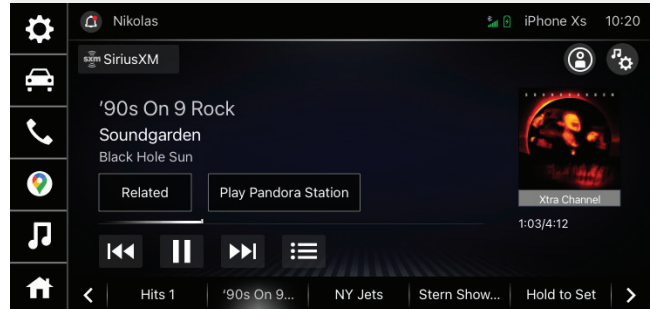

- **Unparalleled Variety:** Experience expertly curated ad-free music and exclusive artist-created music channels, plus sports, comedy, news and entertainment. Plus, stream podcasts and thousands of hours of interviews, shows and performances — all on demand, right in your vehicle. And bring it all anywhere you go on the SiriusXM app, included with our most popular plans.
- **Personalized Discovery:** Search less and enjoy more. Discover new channels and on-demand shows with recommendations that get smarter as you listen.
- **Easy to Use:** Seamlessly switch between your favorite live channels and on-demand streaming content with one-touch access. Find the entertainment you love by category, genre or channel number. Or, find new favorites by tapping the “Related” button to see channels and shows similar to what’s currently playing.
- **Create Your Own Stations:** Create your own ad-free Artist Stations based on the artists you love, for the first time ever in your Honda vehicle.

ON DEMAND

Enjoy shows, channels, podcasts, performances and interviews on your own time, for the first time ever in your vehicle.

SiriusXM 360L

An all new SiriusXM experience that transforms the way you listen in the vehicle. Standard on the Prologue. Customers must accept the OnStar Terms and Conditions to access select 360L features.

Features and Screen Images *cont'd*

GENRE CATEGORY MENUS

Easily find channels and other related categories that fit your mood.

XTRA CHANNELS

100+ music channels made for every mood, occasion and activity.

SPORTS HEAD TO HEAD

View: Gives you all the vital info for the game on the screen and SiriusXM with 360L allows you to listen to either the Home or Away game feeds.

LIVE SPORTS CATEGORY

Find all NFL, MLB®, NBA, NHL®, college football and basketball games — in pre-game, in-progress or final states in one location for quick access to the action.