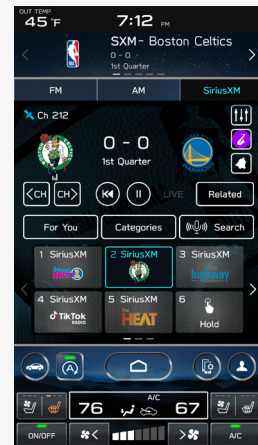

Xtra Channels

100+ channels made for every mood, occasion and activity.

Now it's easier than ever to find your favorite game, or all the games.

Live Sports

Find all NFL, MLB®, NBA, NHL®, college football and basketball games – in pre-game, in-progress or final states – in one location for quick access to the action.

Sports Play-by-Play

Gives you all the vital info for the game on the screen, and SiriusXM with 360L allows you to listen to either the Home or Away game feeds.

For more information on SiriusXM with 360L, please visit: www.siriusxm.com/subautrial