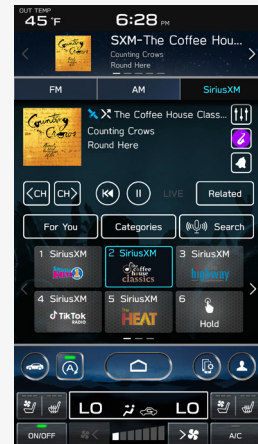

Enjoy More, While Searching Less in New Vehicles

Features & Screen Images

On Demand

Enjoy shows, channels, performances and interviews on your own time, for the first time ever in your vehicle.*

*Not available for all content.

Xtra Channels

100+ channels made for every mood, occasion and activity.

Now it's easier than ever to find your favorite game, or all the games.

Live Sports

Find all NFL, MLB®, NBA, NHL®, college football and basketball games – in pre-game, in-progress or final states – in one location for quick access to the action.