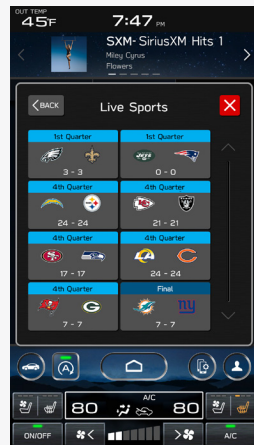

Xtra Channels

100+ channels made for every mood, occasion and activity.

Now it's easier than ever to find your favorite game, or all the games.

Live Sports

Find all NFL, MLB®, NBA, NHL®, college football and basketball games – in pre-game, in-progress or final states – in one location for quick access to the action.

Sports Play-by-Play

Gives you all the vital info for the game on the screen, and SiriusXM with 360L allows you to listen to either the Home or Away game feeds.

For more information on SiriusXM with 360L, please visit: www.siriusxm.com/subautrial