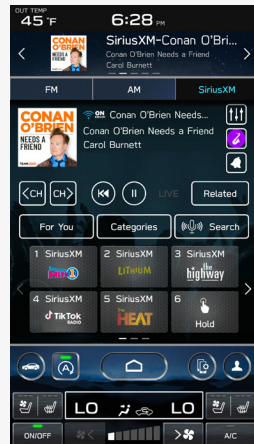

SiriusXM Favorites
Long press any SiriusXM channel logo, podcast, sports team or Xtra channel to add them to your vehicle presets. When you select it, you will direct tune to your selection.

Profiles
Set up a Listener Profile (up to 5) right here

Notify
Get notified when your favorite artist, song or team is playing

Related
Get recommendations of channels and shows related to what you're currently listening to

Search
Use your voice to find the channels you're looking for, hands-free

Enjoy More, While Searching Less in New Vehicles

Features & Screen Images

On Demand

Enjoy shows, channels, performances and interviews on your own time, for the first time ever in your vehicle.*

*Not available for all content.