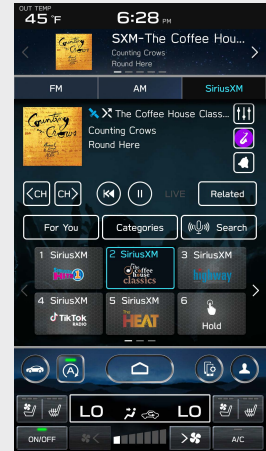

## Features & Screen Images

### On Demand

Enjoy shows, channels, performances and interviews on your own time, for the first time ever in your vehicle.\*

\*Not available for all content.

### Xtra Channels

100+ channels made for every mood, occasion and activity.

Now it's easier than ever to find your favorite game, or all the games.