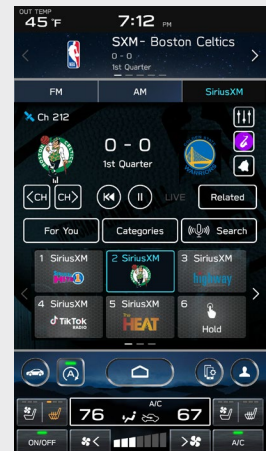

Sports Play-by-Play

Gives you all the vital info for the game on the screen, and SiriusXM with 360L allows you to listen to either the Home or Away game feeds.