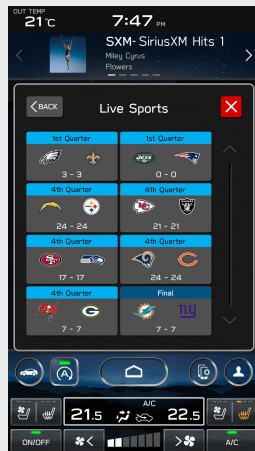

### Xtra Channels

100+ channels made for every mood, occasion and activity.

Now it's easier than ever to find your favorite game, or all the games.

### Live Sports

Find all NFL, MLB®, NBA, NHL®, college football and basketball games — in pre-game, in-progress or final states — in one location for quick access to the action.