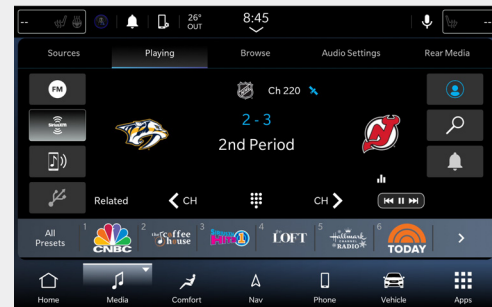

Find all NFL, MLB®, NBA, NHL®, college football and basketball games — in pre-game, in-progress or final states — in one location for quick access to the action.

Sports Head to Head

Gives you all the vital info for the game on the screen and SiriusXM with 360L allows you to listen to either the Home or Away game feeds.