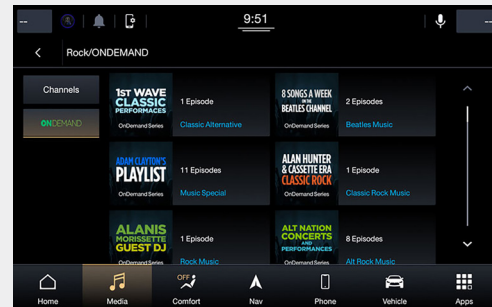

On Demand

Enjoy shows, channels, podcasts, performances and interviews on your own time, for the first time ever in your vehicle.