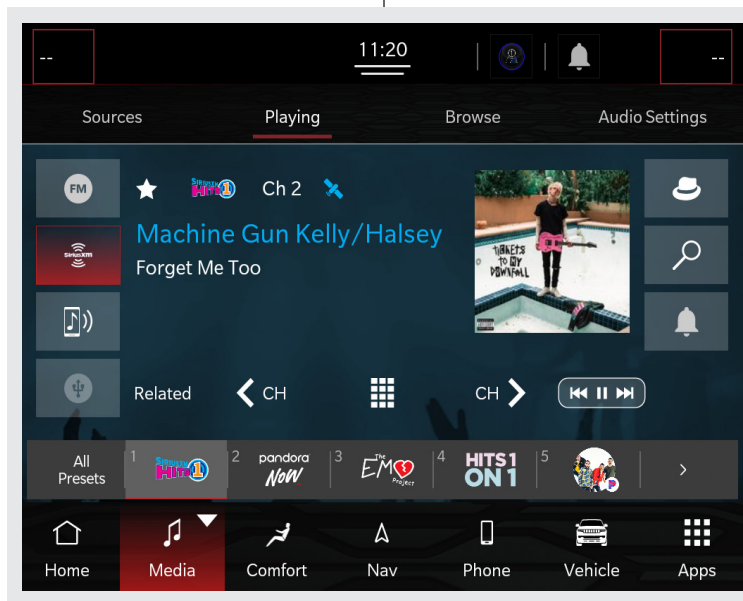

Create stations that are truly all you

Take your listening to the next level with personalized Pandora stations in your car. It's a fun way to help curate your own music journey — and it's included in your trial.

- **Create your own ad-free music stations**, based on the artists you love
- **Fine tune your stations** by giving a thumbs up or down to your station's tunes
- **Save your stations as presets** so you can access them anytime