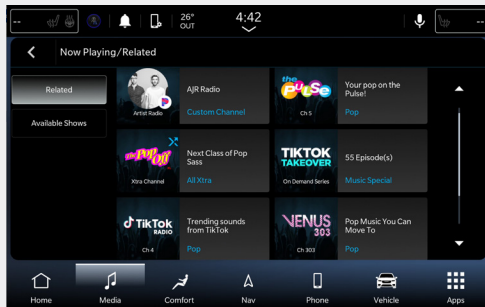

SIRIUSXM WITH 360L

These state-of-the-art features make discovering your perfect soundtrack easier than ever before.

Features and Screen Images

Related

Get recommendations of channels and shows related to what you're currently listening to.