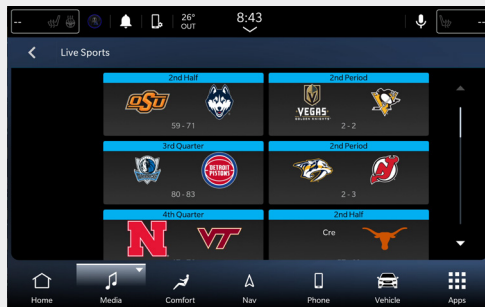

On Demand

Enjoy shows, channels, podcasts, performances and interviews on your own time, for the first time ever in your vehicle.

Now it's easier than ever to find your favorite game, or all the games

Live Sports

Find all NFL, MLB®, NBA, NHL®, college football and basketball games — in pre-game, in-progress or final states — in one location for quick access to the action.

Sports Head to Head

Gives you all the vital info for the game on the screen and SiriusXM with 360L allows you to listen to either the Home or Away game feeds.