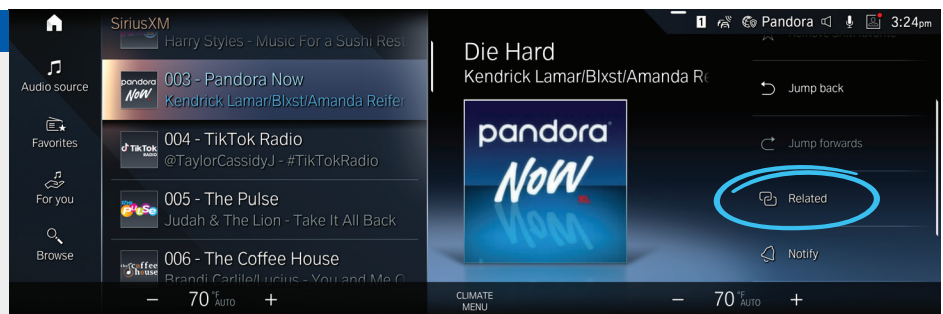

- **Unparalleled Variety:** Experience our expertly curated ad-free music and exclusive artist-created music channels, our premium sports coverage, and the biggest names in comedy, news and entertainment. Plus, now you can stream on-demand entertainment featuring thousands of hours of never-before-heard interviews, shows, and performances — all on demand, right in your vehicle.
- **Personalized Discovery:** Search less and enjoy more in your car. Create ad-free Pandora stations based on your favorite artists in your BMW and discover new channels and on-demand shows with hand-picked, “For You” curated recommendations that get smarter as you listen.
- **Easy to Use:** Seamlessly switch between your favorite live channels and on-demand streaming content with easy, one-touch access. Quickly find the entertainment you love by category, genre or simply by entering in a channel number. Or, find new favorites by tapping the “Related” button to discover channels, shows and Pandora stations similar to what’s currently playing.
- **Anytime, Anywhere:** Enjoy more variety and the best entertainment on the road, right from your BMW. Plus, you can listen when outside of your vehicle on the SXM App with our most popular packages.

Features

Pandora Artist Stations

Create your own ad-free music stations, for the first time ever in your vehicle.

Related

Get recommendations of channels and shows related to what you're currently listening to.

For You

Get personalized channel and show recommendations that get even smarter as you listen.

SIRIUSXM WITH 360L

Available in MY23 BMWs.

On Demand

Enjoy shows, channels, Pandora stations, performances and interviews on your own time, for the first time ever in your vehicle.