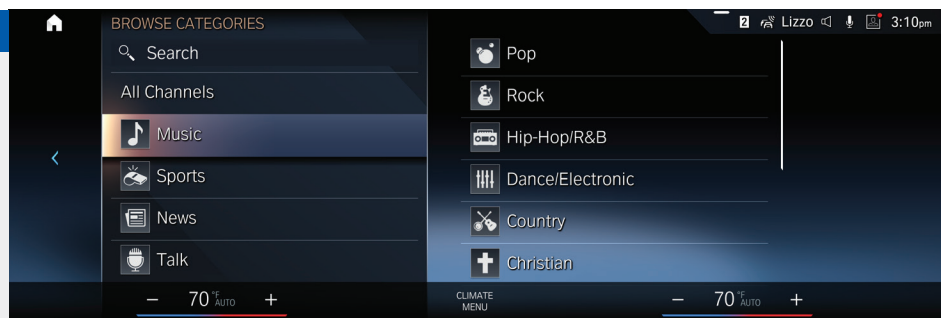

Genre Category Menus

Easily find channels and other related categories that fit your mood.

Live Sports Category

Find all NFL, MLB®, NBA, NHL®, college football and basketball games — in pre-game, in progress or final states in one location for quick access to the action. Favorite your team to get its broadcast whenever you tune in.