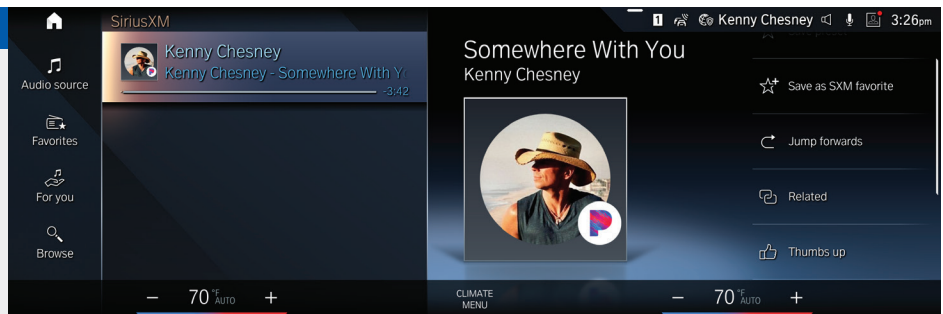

SIRIUSXM WITH 360L

Available in MY23 BMWs.

SiriusXM with 360L transforms your ride with the most extensive and personalized radio experience on the road.

Our advanced in-car technology will guide you to the most SiriusXM channels, shows and exclusive content for a ride that's uniquely you, with personalization features to make discovering your perfect soundtrack easier than ever before.

- **Unparalleled Variety:** Experience our expertly curated ad-free music and exclusive artist-created music channels, our premium sports coverage, and the biggest names in comedy, news and entertainment. Plus, now you can stream on-demand entertainment featuring thousands of hours of never-before-heard interviews, shows, and performances — all on demand, right in your vehicle.
- **Personalized Discovery:** Search less and enjoy more in your car. Create ad-free Pandora stations based on your favorite artists in your BMW and discover new channels and on-demand shows with hand-picked, “For You” curated recommendations that get smarter as you listen.
- **Easy to Use:** Seamlessly switch between your favorite live channels and on-demand streaming content with easy, one-touch access. Quickly find the entertainment you love by category, genre or simply by entering in a channel number. Or, find new favorites by tapping the “Related” button to discover channels, shows and Pandora stations similar to what’s currently playing.
- **Anytime, Anywhere:** Enjoy more variety and the best entertainment on the road, right from your BMW. Plus, you can listen when outside of your vehicle on the SXM App with our most popular packages.

Features

Pandora Artist Stations

Create your own ad-free music stations, for the first time ever in your vehicle.

Related

Get recommendations of channels and shows related to what you're currently listening to.