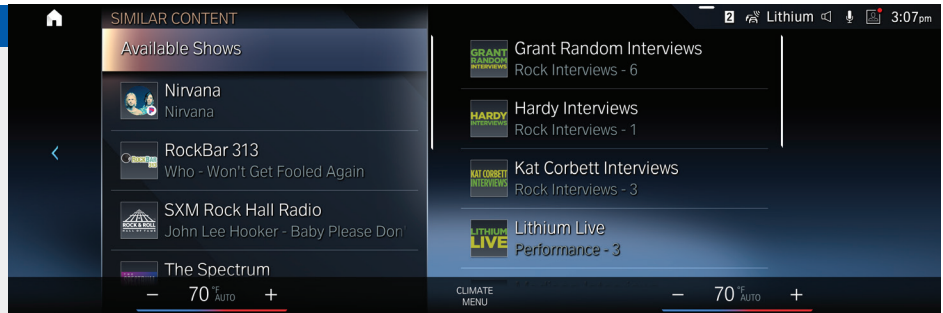

- **Unparalleled Variety:** Experience our expertly curated ad-free music and exclusive artist-created music channels, our premium sports coverage, and the biggest names in comedy, news and entertainment. Plus, now you can stream on-demand entertainment featuring thousands of hours of never-before-heard interviews, shows, and performances — all on demand, right in your vehicle.
- **Personalized Discovery:** Search less and enjoy more in your car. Create ad-free Pandora stations based on your favorite artists in your BMW and discover new channels and on-demand shows with hand-picked, “For You” curated recommendations that get smarter as you listen.
- **Easy to Use:** Seamlessly switch between your favorite live channels and on-demand streaming content with easy, one-touch access. Quickly find the entertainment you love by category, genre or simply by entering in a channel number. Or, find new favorites by tapping the “Related” button to discover channels, shows and Pandora stations similar to what’s currently playing.
- **Anytime, Anywhere:** Enjoy more variety and the best entertainment on the road, right from your BMW. Plus, you can listen when outside of your vehicle on the SXM App with our most popular packages.

Features

Pandora Artist Stations

Create your own ad-free music stations, for the first time ever in your vehicle.

Related

Get recommendations of channels and shows related to what you're currently listening to.

For You

Get personalized channel and show recommendations that get even smarter as you listen.

SIRIUSXM WITH 360L

Available in MY23 BMWs.

On Demand

Enjoy shows, channels, Pandora stations, performances and interviews on your own time, for the first time ever in your vehicle.

Your customers get all this and more with their 12-month Platinum Plan trial subscription.

See Offer Details below.

All eligible vehicles equipped with factory installed satellite radio will receive a 12-month trial subscription to the SiriusXM Platinum Plan package.