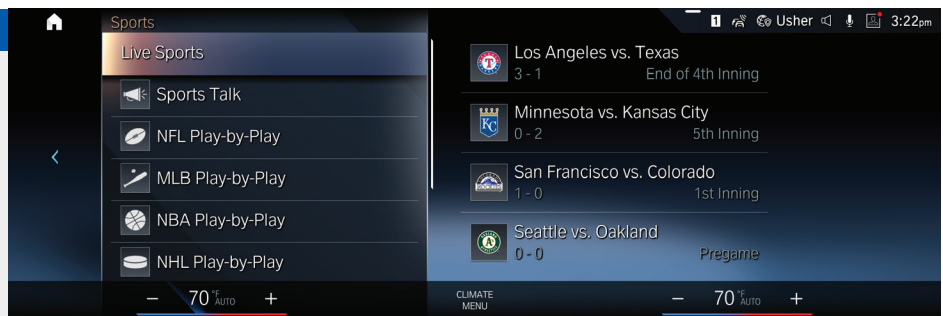

For You

Get personalized channel and show recommendations that get even smarter as you listen.

SIRIUSXM WITH 360L

Available in MY23 BMWs.

On Demand

Enjoy shows, channels, Pandora stations, performances and interviews on your own time, for the first time ever in your vehicle.

Genre Category Menus

Easily find channels and other related categories that fit your mood.

Live Sports Category

Find all NFL, MLB®, NBA, NHL®, college football and basketball games — in pre-game, in progress or final states in one location for quick access to the action. Favorite your team to get its broadcast whenever you tune in.