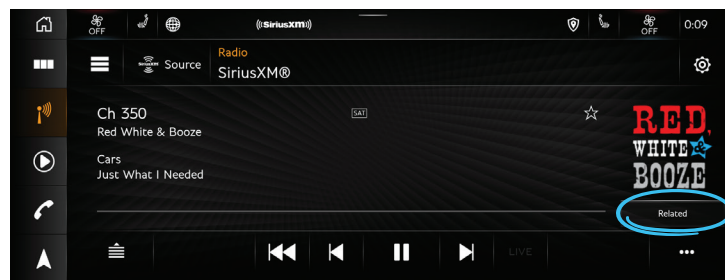

- **Unparalleled Variety:** Experience our expertly curated ad-free music and exclusive artist-created music channels, our premium sports coverage, and the biggest names in comedy, news and entertainment. Plus, now you can stream on-demand entertainment featuring podcasts and thousands of hours of never-before-heard interviews, shows, and performances — all on demand, right in your vehicle.
- **Personalized Discovery:** Search less and enjoy more in your car. Discover new channels and on-demand shows with hand-picked “For You” curated recommendations that get smarter as you listen.
- **Easy to Use:** Seamlessly switch between your favorite live channels and on demand streaming content with easy, one-touch access. Quickly find the entertainment you love by category, genre or simply by entering in a channel number. Or, find new favorites by tapping the “Related” button to discover channels and shows similar to what’s currently playing.
- **Anytime, Anywhere:** Enjoy more variety and the best entertainment on the road, right from your Bentley. Plus, you can listen when outside of your vehicle on the SXM App with our most popular packages.

Features

Related

Get recommendations of channels and shows related to what you’re currently listening to.

For You

Get personalized channel and show recommendations that get even smarter as you listen.

On Demand

Enjoy shows, channels, podcasts, performances and interviews on your own time, for the first time ever in your vehicle.

SIRIUSXM WITH 360L

Features *cont'd*

Genre Category Menus

Easily browse and find the genre of channels and other content that fits your mood.