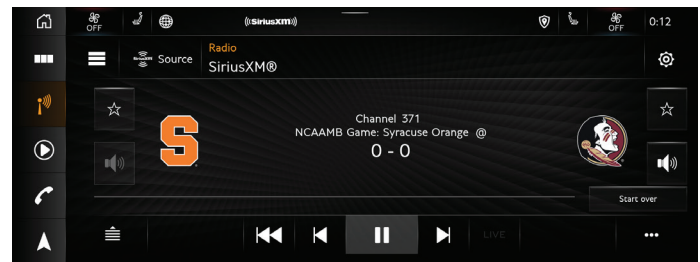

- **Unparalleled Variety:** Experience our expertly curated ad-free music and exclusive artist-created music channels, our premium sports coverage, and the biggest names in comedy, news and entertainment. Plus, now you can stream on-demand entertainment featuring podcasts and thousands of hours of never-before-heard interviews, shows, and performances — all on demand, right in your vehicle.
- **Personalized Discovery:** Search less and enjoy more in your car. Discover new channels and on-demand shows with hand-picked “For You” curated recommendations that get smarter as you listen.
- **Easy to Use:** Seamlessly switch between your favorite live channels and on demand streaming content with easy, one-touch access. Quickly find the entertainment you love by category, genre or simply by entering in a channel number. Or, find new favorites by tapping the “Related” button to discover channels and shows similar to what’s currently playing.
- **Anytime, Anywhere:** Enjoy more variety and the best entertainment on the road, right from your Bentley. Plus, you can listen when outside of your vehicle on the SXM App with our most popular packages.

Enjoy shows, channels, podcasts, performances and interviews on your own time, for the first time ever in your vehicle.

SIRIUSXM WITH 360L

Features *cont'd*

Genre Category Menus

Easily browse and find the genre of channels and other content that fits your mood.

Live Sports Category

Find all NFL, MLB®, NBA, NHL®, college football and basketball games — in pre-game, in-progress or final states in one location for quick access to the action.

Sports Head to Head

View: Easily switch between the home and away broadcast of any live game.