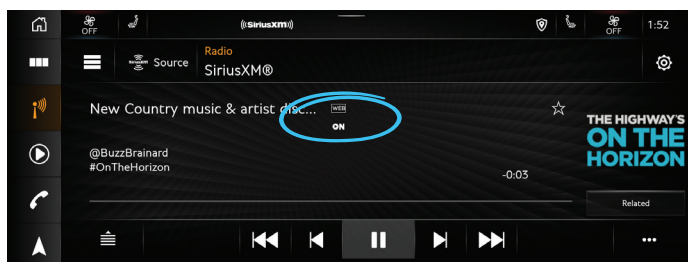

SIRIUSXM WITH 360L

SiriusXM with 360L transforms your ride with the most extensive and personalized radio experience on the road. Our advanced in-car technology will guide you to the most SiriusXM channels, shows and exclusive content for a ride that's uniquely you, with personalization features to make discovering your perfect soundtrack easier than ever before.

- **Unparalleled Variety:** Experience our expertly curated ad-free music and exclusive artist-created music channels, our premium sports coverage, and the biggest names in comedy, news and entertainment. Plus, now you can stream on-demand entertainment featuring podcasts and thousands of hours of never-before-heard interviews, shows, and performances — all on demand, right in your vehicle.
- **Personalized Discovery:** Search less and enjoy more in your car. Discover new channels and on-demand shows with hand-picked “For You” curated recommendations that get smarter as you listen.
- **Easy to Use:** Seamlessly switch between your favorite live channels and on demand streaming content with easy, one-touch access. Quickly find the entertainment you love by category, genre or simply by entering in a channel number. Or, find new favorites by tapping the “Related” button to discover channels and shows similar to what’s currently playing.
- **Anytime, Anywhere:** Enjoy more variety and the best entertainment on the road, right from your Bentley. Plus, you can listen when outside of your vehicle on the SXM App with our most popular packages.

Features

Related

Get recommendations of channels and shows related to what you’re currently listening to.

For You

Get personalized channel and show recommendations that get even smarter as you listen.

On Demand

Enjoy shows, channels, podcasts, performances and interviews on your own time, for the first time ever in your vehicle.

SIRIUSXM WITH 360L

Features *cont'd*

Genre Category Menus

Easily browse and find the genre of channels and other content that fits your mood.