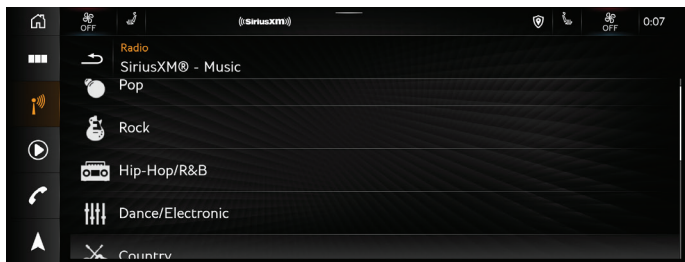

Enjoy shows, channels, podcasts, performances and interviews on your own time, for the first time ever in your vehicle.

SIRIUSXM WITH 360L

Features *cont'd*

Genre Category Menus

Easily browse and find the genre of channels and other content that fits your mood.

Live Sports Category

Find all NFL, MLB®, NBA, NHL®, college football and basketball games — in pre-game, in-progress or final states in one location for quick access to the action.

Sports Head to Head

View: Easily switch between the home and away broadcast of any live game.