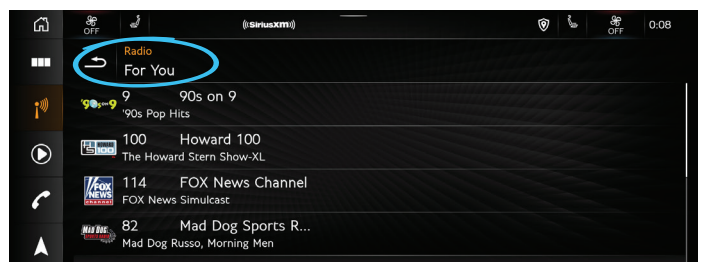

- **Unparalleled Variety:** Experience our expertly curated ad-free music and exclusive artist-created music channels, our premium sports coverage, and the biggest names in comedy, news and entertainment. Plus, now you can stream on-demand entertainment featuring podcasts and thousands of hours of never-before-heard interviews, shows, and performances — all on demand, right in your vehicle.
- **Personalized Discovery:** Search less and enjoy more in your car. Discover new channels and on-demand shows with hand-picked “For You” curated recommendations that get smarter as you listen.
- **Easy to Use:** Seamlessly switch between your favorite live channels and on demand streaming content with easy, one-touch access. Quickly find the entertainment you love by category, genre or simply by entering in a channel number. Or, find new favorites by tapping the “Related” button to discover channels and shows similar to what’s currently playing.
- **Anytime, Anywhere:** Enjoy more variety and the best entertainment on the road, right from your Bentley. Plus, you can listen when outside of your vehicle on the SXM App with our most popular packages.

Enjoy shows, channels, podcasts, performances and interviews on your own time, for the first time ever in your vehicle.

SIRIUSXM WITH 360L

Features *cont'd*

Genre Category Menus

Easily browse and find the genre of channels and other content that fits your mood.