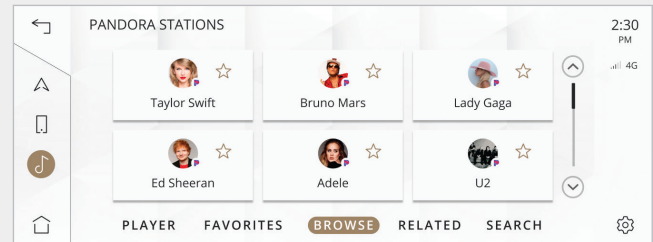

Features and Screen Images *cont'd*

Genre Category Menus

Easily find channels and other related categories that fit your mood.

Live Sports Category

Find all NFL, MLB®, NBA, NHL®, college football and basketball games — in pre-game, in-progress or final states in one location for quick access to the action.

Sports Head to Head

View: Gives you all the vital info for the game on the screen and SiriusXM with 360L allows you to listen to either the Home or Away game feeds.

Personalized Pandora Stations

Create your own ad-free music stations, for the first time ever in your vehicle.