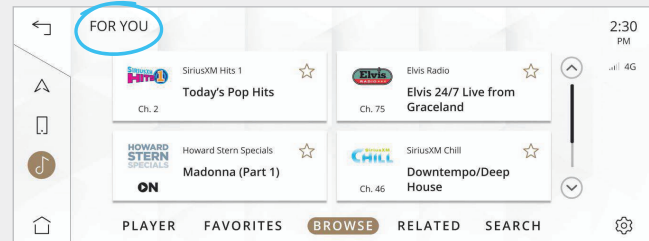

on the road. Advanced in-car technology gives you the most channels, shows and exclusive content, with personalization features that make discovering your perfect soundtrack easier than ever before.

- **Unparalleled Variety:** Experience expertly curated ad-free music and exclusive artist-created music channels, plus sports, comedy, news and entertainment. Plus, stream podcasts and thousands of hours of interviews, shows and performances — all on demand, right in your vehicle.
- **Personalized Discovery:** Search less and enjoy more. Discover new channels and on-demand shows with curated “For You” recommendations that get smarter as you listen.
- **Easy to Use:** Seamlessly switch between your favorite live channels and on-demand streaming content with one-touch access. Find the entertainment you love by category, genre or channel number. Or, find new favorites by tapping the “Related” button to see channels and shows similar to what’s currently playing.
- **Anytime, Anywhere:** Enjoy more variety and the best entertainment in your Jaguar or Land Rover. Plus, listen on the SXM App with our most popular packages.

Features and Screen Images

Related

Get recommendations of channels and shows related to what you’re currently listening to.

For You

Get personalized channel and show recommendations that get even smarter as you listen.