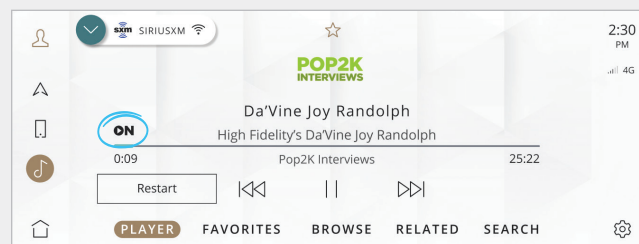

On Demand

Enjoy shows, channels, podcasts, performances and interviews on your own time, for the first time ever in your vehicle.