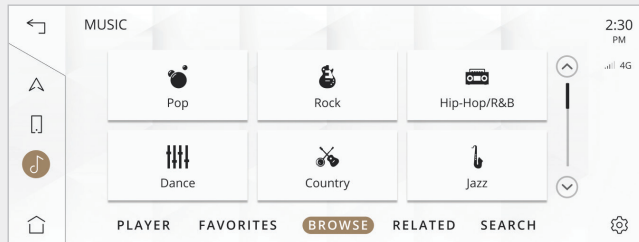

on the road. Advanced in-car technology gives you the most channels, shows and exclusive content, with personalization features that make discovering your perfect soundtrack easier than ever before.

- **Unparalleled Variety:** Experience expertly curated ad-free music and exclusive artist-created music channels, plus sports, comedy, news and entertainment. Plus, stream podcasts and thousands of hours of interviews, shows and performances — all on demand, right in your vehicle.
- **Personalized Discovery:** Search less and enjoy more. Discover new channels and on-demand shows with curated “For You” recommendations that get smarter as you listen.
- **Easy to Use:** Seamlessly switch between your favorite live channels and on-demand streaming content with one-touch access. Find the entertainment you love by category, genre or channel number. Or, find new favorites by tapping the “Related” button to see channels and shows similar to what’s currently playing.
- **Anytime, Anywhere:** Enjoy more variety and the best entertainment in your Jaguar or Land Rover. Plus, listen on the SXM App with our most popular packages.

Features and Screen Images

Related

Get recommendations of channels and shows related to what you’re currently listening to.

For You

Get personalized channel and show recommendations that get even smarter as you listen.

On Demand

Enjoy shows, channels, podcasts, performances and interviews on your own time, for the first time ever in your vehicle.

SIRIUSXM WITH 360L

An all new SiriusXM experience that transforms the way you listen in the vehicle. Available on PIVI Pro equipped models with required software.

Features and Screen Images *cont'd*

Genre Category Menus

Easily find channels and other related categories that fit your mood.

Live Sports Category

Find all NFL, MLB®, NBA, NHL®, college football and basketball games — in pre-game, in-progress or final states in one location for quick access to the action.