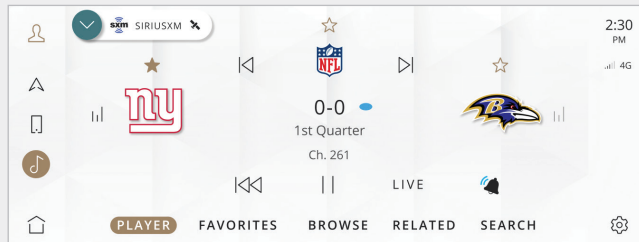

Features and Screen Images *cont'd*

Genre Category Menus

Easily find channels and other related categories that fit your mood.

Live Sports Category

Find all NFL, MLB®, NBA, NHL®, college football and basketball games — in pre-game, in-progress or final states in one location for quick access to the action.

Sports Head to Head

View: Gives you all the vital info for the game on the screen and SiriusXM with 360L allows you to listen to either the Home or Away game feeds.

Personalized Pandora Stations

Create your own ad-free music stations, for the first time ever in your vehicle.