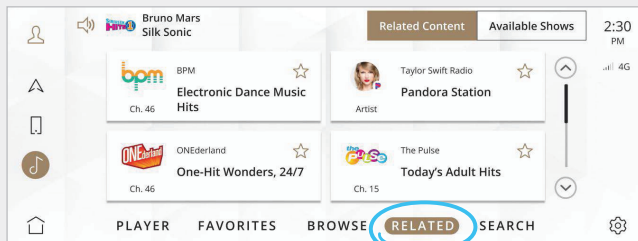

SIRIUSXM WITH 360L

An all new SiriusXM experience that transforms the way you listen in the vehicle. Available on PIVI Pro equipped models with required software.

SiriusXM with 360L transforms your ride with the most extensive and personalized radio experience

on the road. Advanced in-car technology gives you the most channels, shows and exclusive content, with personalization features that make discovering your perfect soundtrack easier than ever before.

- **Unparalleled Variety:** Experience expertly curated ad-free music and exclusive artist-created music channels, plus sports, comedy, news and entertainment. Plus, stream podcasts and thousands of hours of interviews, shows and performances — all on demand, right in your vehicle.
- **Personalized Discovery:** Search less and enjoy more. Discover new channels and on-demand shows with curated “For You” recommendations that get smarter as you listen.
- **Easy to Use:** Seamlessly switch between your favorite live channels and on-demand streaming content with one-touch access. Find the entertainment you love by category, genre or channel number. Or, find new favorites by tapping the “Related” button to see channels and shows similar to what’s currently playing.
- **Anytime, Anywhere:** Enjoy more variety and the best entertainment in your Jaguar or Land Rover. Plus, listen on the SXM App with our most popular packages.

Features and Screen Images

Related

Get recommendations of channels and shows related to what you’re currently listening to.

For You

Get personalized channel and show recommendations that get even smarter as you listen.

Features and Screen Images *cont'd*

Genre Category Menus

Easily find channels and other related categories that fit your mood.

Live Sports Category

Find all NFL, MLB®, NBA, NHL®, college football and basketball games — in pre-game, in-progress or final states in one location for quick access to the action.