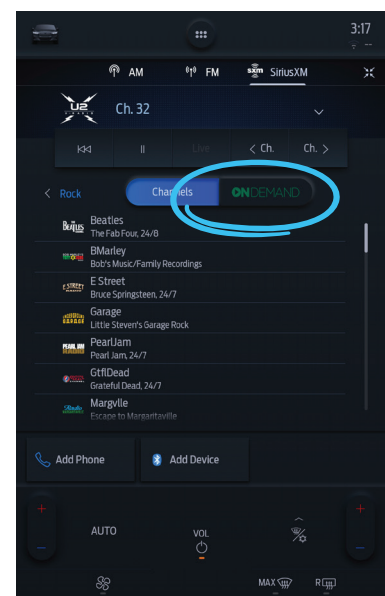

On Demand

Enjoy shows, channels, podcasts, performances and interviews on your own time, for the first time ever in your vehicle.