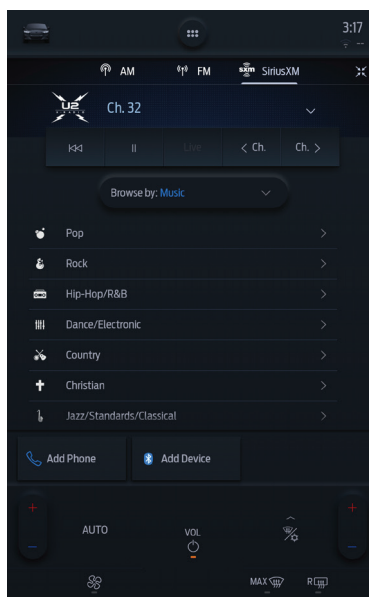

SIRIUSXM WITH 360L

An all new SiriusXM experience that transforms the way you listen in the vehicle. Available in MY22 vehicles with SYNC 4 and SYNC 4A.

Features and Screen Images for SYNC 4A *cont'd*

Genre Category Menus

Easily find channels and other related categories that fit your mood.

Live Sports Category

Find all NFL, MLB®, NBA, NHL®, college football and basketball games — in pre-game, in-progress or final states in one location for quick access to the action.

Sports Head to Head

View: Gives you all the vital info for the game on the screen and SiriusXM with 360L allows you to listen to either the Home or Away game feeds.

For more information on SiriusXM with 360L, please visit: www.siriusxm.com/trial-benefits/ford

To learn more about SiriusXM offers, services and dealer programs, please visit SiriusXM Dealer Portal: siriusxmdealer.com/ford

Your customers get all this and more with their 3-month Platinum Plan trial subscription

See Offer Details below.

All eligible vehicles equipped with factory installed satellite radio will receive a 3-month trial subscription to the SiriusXM Platinum Plan.

OFFER DETAILS: All SiriusXM services require a subscription, sold separately by SiriusXM after the trial period. If your customers decide to continue service, the subscription plan chosen will automatically renew and be charged according to your chosen payment method at the then-current rates. Fees and taxes apply. See the SiriusXM Customer Agreement and Privacy Policy at www.siriusxm.com for full terms and how to cancel, which includes calling 1-866-635-2349. Available in the 48 contiguous United States and D.C. Availability of some services and features is subject to device capabilities and location restrictions. All fees, content and features are subject to change.

© 2021 Sirius XM Radio Inc. SiriusXM, Pandora and all related logos are trademarks of Sirius XM Radio Inc. and its respective subsidiaries. All other marks, and logos are the property of their respective owners. All rights reserved.