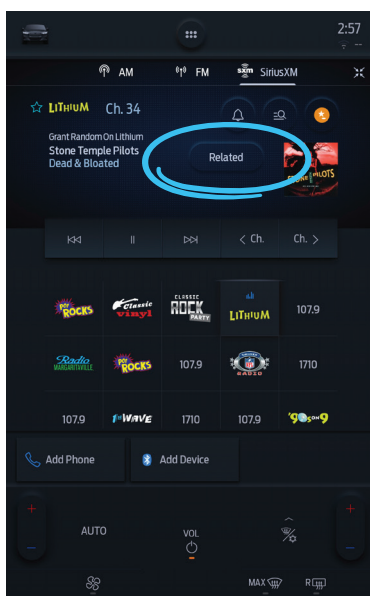

Features and Screen Images for SYNC 4A

Related

Get recommendations of channels and shows related to what you're currently listening to.