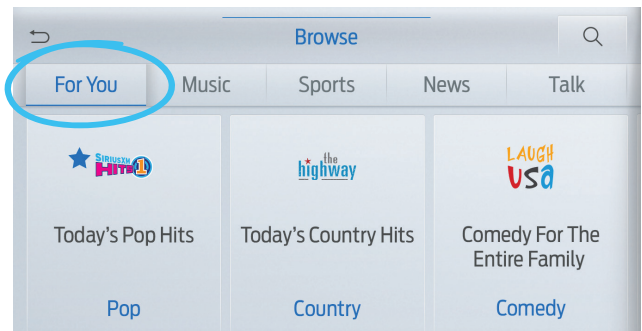

# SIRIUSXM WITH 360L

An all new SiriusXM experience that transforms the way you listen in the vehicle. Available in MY22 vehicles with SYNC 4 and SYNC 4A.

**SiriusXM with 360L transforms your ride with the most extensive and personalized radio experience on the road.** Advanced in-car technology gives you the most channels, shows and exclusive content, with personalization features that make discovering your perfect soundtrack easier than ever before.

- **Unparalleled Variety:** Experience expertly curated ad-free music and exclusive artist-created music channels, plus sports, comedy, news and entertainment. Plus, stream podcasts and thousands of hours of interviews, shows and performances — all on demand, right in your vehicle.
- **Personalized Discovery:** Search less and enjoy more. Discover new channels and on-demand shows with curated “For You” recommendations that get smarter as you listen.
- **Easy to Use:** Seamlessly switch between your favorite live channels and on-demand streaming content with one-touch access. Find the entertainment you love by category, genre or channel number. Or, find new favorites by tapping the “Related” button to see channels and shows similar to what’s currently playing.
- **Anytime, Anywhere:** Enjoy more variety and the best entertainment in your Ford. Plus, listen on the SXM App with our most popular packages.

## Features and Screen Images for SYNC 4

Related	For You	On Demand
Get recommendations of channels and shows related to what you’re currently listening to.	Get personalized channel and show recommendations that get even smarter as you listen.	Enjoy shows, channels, podcasts, performances and interviews on your own time, for the first time ever in your vehicle.