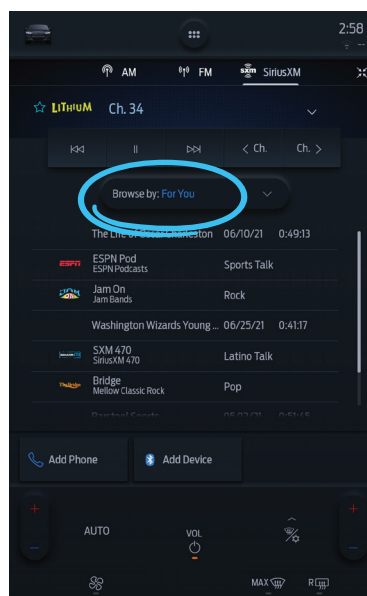

For You

Get personalized channel and show recommendations that get even smarter as you listen.