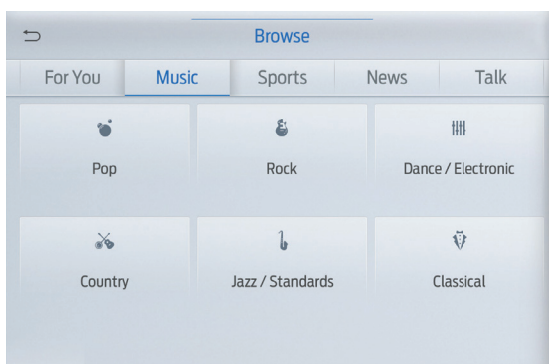

- **Unparalleled Variety:** Experience expertly curated ad-free music and exclusive artist-created music channels, plus sports, comedy, news and entertainment. Plus, stream podcasts and thousands of hours of interviews, shows and performances — all on demand, right in your vehicle.
- **Personalized Discovery:** Search less and enjoy more. Discover new channels and on-demand shows with curated “For You” recommendations that get smarter as you listen.
- **Easy to Use:** Seamlessly switch between your favorite live channels and on-demand streaming content with one-touch access. Find the entertainment you love by category, genre or channel number. Or, find new favorites by tapping the “Related” button to see channels and shows similar to what’s currently playing.
- **Anytime, Anywhere:** Enjoy more variety and the best entertainment in your Ford. Plus, listen on the SXM App with our most popular packages.

## Features and Screen Images for SYNC 4

Related	For You	On Demand
Get recommendations of channels and shows related to what you’re currently listening to.	Get personalized channel and show recommendations that get even smarter as you listen.	Enjoy shows, channels, podcasts, performances and interviews on your own time, for the first time ever in your vehicle.

# SIRIUSXM WITH 360L

An all new SiriusXM experience that transforms the way you listen in the vehicle. Available in MY22 vehicles with SYNC 4 and SYNC 4A.

### Genre Category Menus

Easily find channels and other related categories that fit your mood.