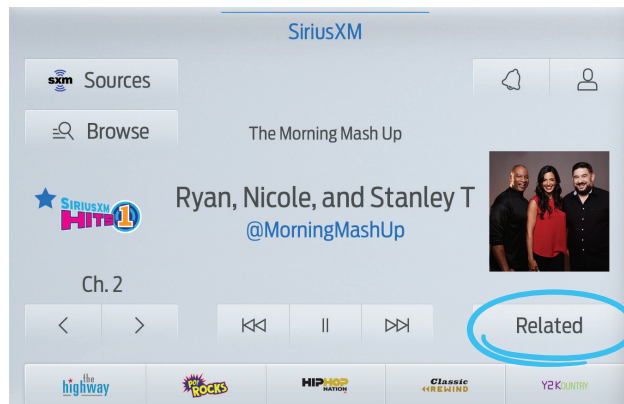

# SIRIUSXM WITH 360L

An all new SiriusXM experience that transforms the way you listen in the vehicle. Available in MY22 vehicles with SYNC 4 and SYNC 4A.

**SiriusXM with 360L transforms your ride with the most extensive and personalized radio experience on the road.** Advanced in-car technology gives you the most channels, shows and exclusive content, with personalization features that make discovering your perfect soundtrack easier than ever before.

- **Unparalleled Variety:** Experience expertly curated ad-free music and exclusive artist-created music channels, plus sports, comedy, news and entertainment. Plus, stream podcasts and thousands of hours of interviews, shows and performances — all on demand, right in your vehicle.
- **Personalized Discovery:** Search less and enjoy more. Discover new channels and on-demand shows with curated “For You” recommendations that get smarter as you listen.
- **Easy to Use:** Seamlessly switch between your favorite live channels and on-demand streaming content with one-touch access. Find the entertainment you love by category, genre or channel number. Or, find new favorites by tapping the “Related” button to see channels and shows similar to what’s currently playing.
- **Anytime, Anywhere:** Enjoy more variety and the best entertainment in your Ford. Plus, listen on the SXM App with our most popular packages.

## Features and Screen Images for SYNC 4

Related	For You	On Demand
Get recommendations of channels and shows related to what you’re currently listening to.	Get personalized channel and show recommendations that get even smarter as you listen.	Enjoy shows, channels, podcasts, performances and interviews on your own time, for the first time ever in your vehicle.