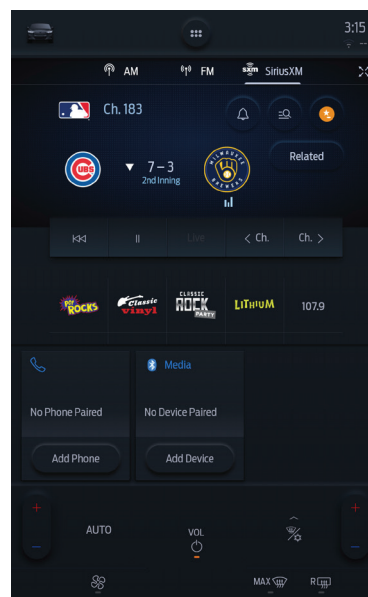

SIRIUSXM WITH 360L

An all new SiriusXM experience that transforms the way you listen in the vehicle. Available in MY22 vehicles with SYNC 4 and SYNC 4A.

Features and Screen Images for SYNC 4A *cont'd*

Genre Category Menus

Easily find channels and other related categories that fit your mood.

Live Sports Category

Find all NFL, MLB®, NBA, NHL®, college football and basketball games — in pre-game, in-progress or final states in one location for quick access to the action.

Sports Head to Head

View: Gives you all the vital info for the game on the screen and SiriusXM with 360L allows you to listen to either the Home or Away game feeds.

For more information on SiriusXM with 360L, please visit: www.siriusxm.com/trial-benefits/ford

To learn more about SiriusXM offers, services and dealer programs, please visit SiriusXM Dealer Portal: siriusxmdealer.com/ford

Your customers get all this and more with their 3-month Platinum Plan trial subscription

See Offer Details below.

All eligible vehicles equipped with factory installed satellite radio will receive a 3-month trial subscription to the SiriusXM Platinum Plan.

OFFER DETAILS: All SiriusXM services require a subscription, sold separately by SiriusXM after the trial period. If your customers decide to continue service, the subscription plan chosen will automatically renew and be charged according to your chosen payment method at the then-current rates. Fees and taxes apply. See the SiriusXM Customer Agreement and Privacy Policy at www.siriusxm.com for full terms and how to cancel, which includes calling 1-866-635-2349. Available in the 48 contiguous United States and D.C. Availability of some services and features is subject to device capabilities and location restrictions. All fees, content and features are subject to change.

© 2021 Sirius XM Radio Inc. SiriusXM, Pandora and all related logos are trademarks of Sirius XM Radio Inc. and its respective subsidiaries. All other marks, and logos are the property of their respective owners. All rights reserved.