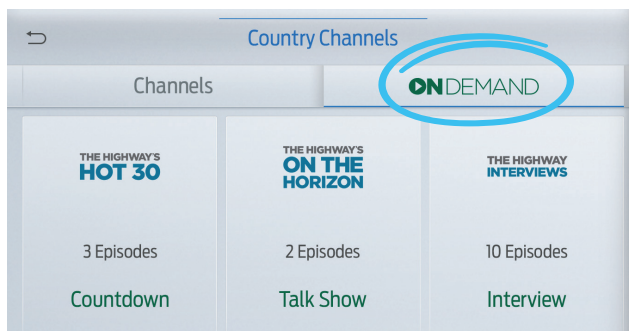

- **Unparalleled Variety:** Experience expertly curated ad-free music and exclusive artist-created music channels, plus sports, comedy, news and entertainment. Plus, stream podcasts and thousands of hours of interviews, shows and performances — all on demand, right in your vehicle.
- **Personalized Discovery:** Search less and enjoy more. Discover new channels and on-demand shows with curated “For You” recommendations that get smarter as you listen.
- **Easy to Use:** Seamlessly switch between your favorite live channels and on-demand streaming content with one-touch access. Find the entertainment you love by category, genre or channel number. Or, find new favorites by tapping the “Related” button to see channels and shows similar to what’s currently playing.
- **Anytime, Anywhere:** Enjoy more variety and the best entertainment in your Ford. Plus, listen on the SXM App with our most popular packages.

Features and Screen Images for SYNC 4

Related	For You	On Demand
Get recommendations of channels and shows related to what you’re currently listening to.	Get personalized channel and show recommendations that get even smarter as you listen.	Enjoy shows, channels, podcasts, performances and interviews on your own time, for the first time ever in your vehicle.