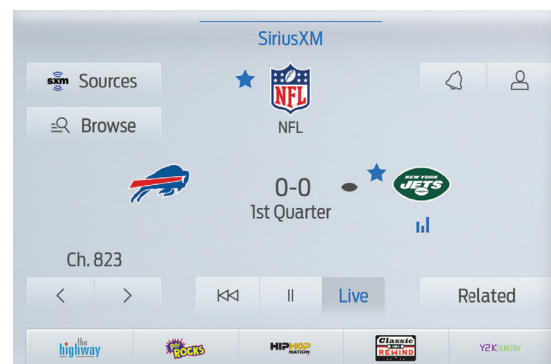

Live Sports Category

Find all NFL, MLB®, NBA, NHL®, college football and basketball games — in pre-game, in-progress or final states in one location for quick access to the action.