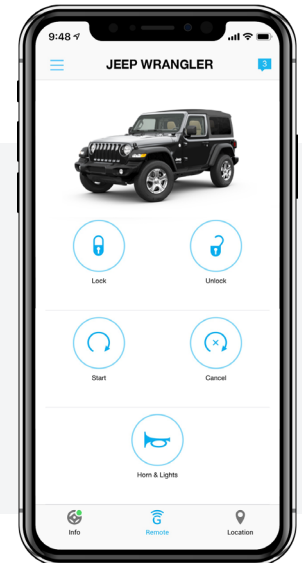

SiriusXM Guardian Security package

provides peace of mind if something unexpected happens.

- Stolen Vehicle Assistance
- Theft Alarm Notification**

Ensure the customer downloads the Uconnect mobile app to use remote services

Download the Uconnect mobile app
Includes SiriusXM Guardian services

Once the customer enrolls, they will login with their Owner Account login and password and will need their 4-digit SiriusXM Guardian PIN to use remote services. Available features on the mobile app include: Remote Vehicle Start, Remote Door Lock/Unlock, Remote Horn & Lights, Send & Go, Vehicle Finder, Speed Alert, Boundary Alert, Curfew Alert, Valet Alert, Search & Go.*