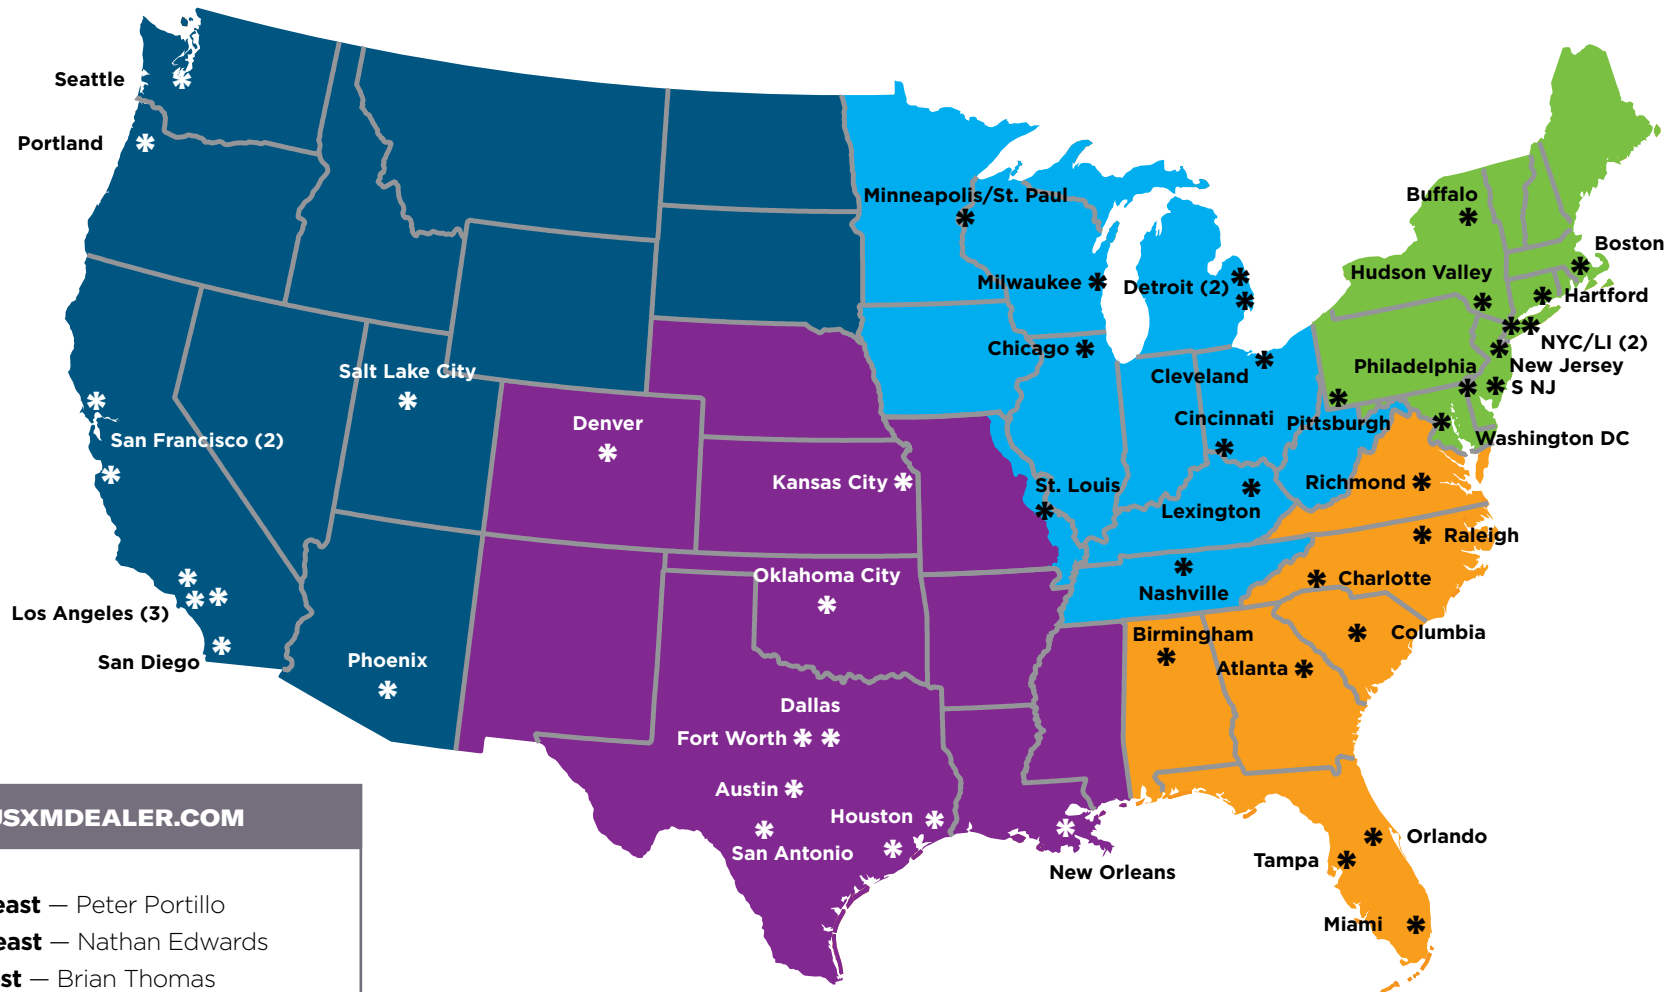

Field Team Regions & Districts

SIRIUSXMDEALER.COM

- Northeast** — Peter Portillo
- Southeast** — Nathan Edwards
- Midwest** — Brian Thomas
- South Central** — Andy Henderson
- West** — John Hoodless

SiriusXM Regional Managers

NAME	REGION	CONTACT INFORMATION
Peter Portillo	Northeast	1-201-674-5179 peter.portillo@siriusxm.com
Nathan Edwards	Southeast	1-202-380-4069 nathan.edwards@siriusxm.com
Brian Thomas	Midwest	1-312-351-3622 brian.thomas@siriusxm.com
Andy Henderson	South Central	1-954-439-5584 andrew.henderson@siriusxm.com
John Hoodless	West	1-562-230-5361 john.hoodless@siriusxm.com