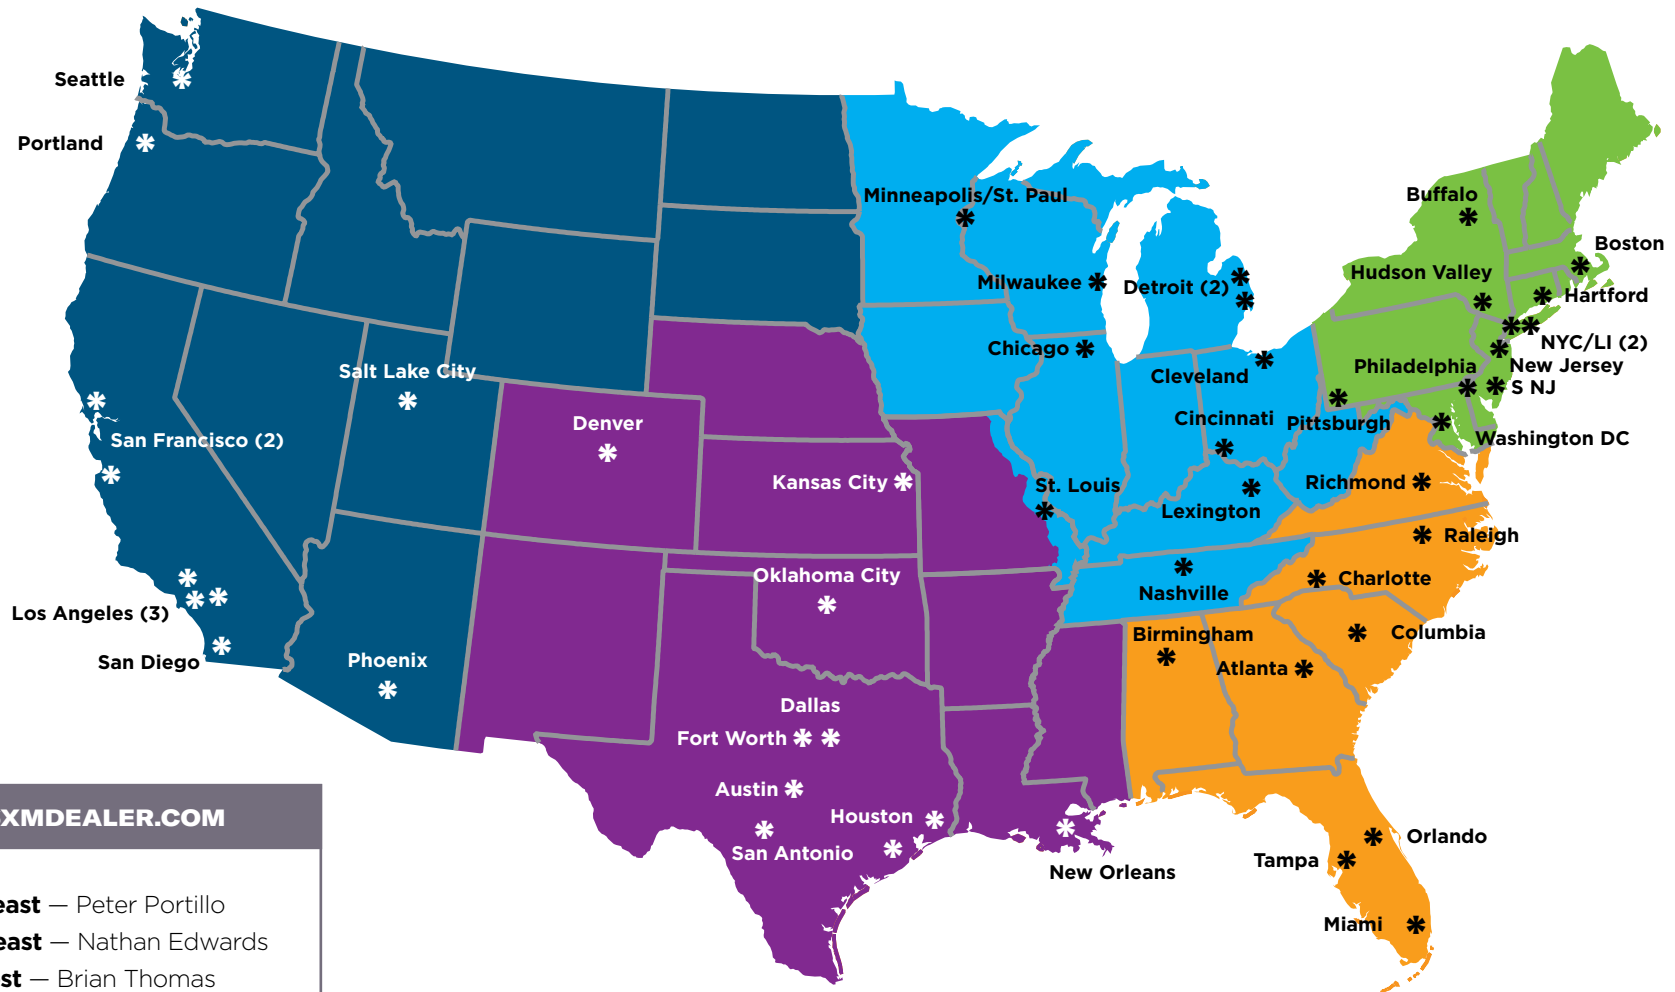

# Field Team Regions & Districts

SIRIUSXMDEALER.COM

- Northeast** — Peter Portillo
- Southeast** — Nathan Edwards
- Midwest** — Brian Thomas
- South Central** — Laura Scully
- West** — John Hoodless

## SiriusXM Regional Managers

NAME	REGION	CONTACT INFORMATION
Peter Portillo	Northeast	1-201-674-5179 peter.portillo@siriusxm.com
Nathan Edwards	Southeast	1-202-380-4069 nathan.edwards@siriusxm.com
Brian Thomas	Midwest	1-312-351-3622 brian.thomas@siriusxm.com
Laura Scully	South Central	1-512-844-5376 laura.scully@siriusxm.com
John Hoodless	West	1-562-230-5361 john.hoodless@siriusxm.com