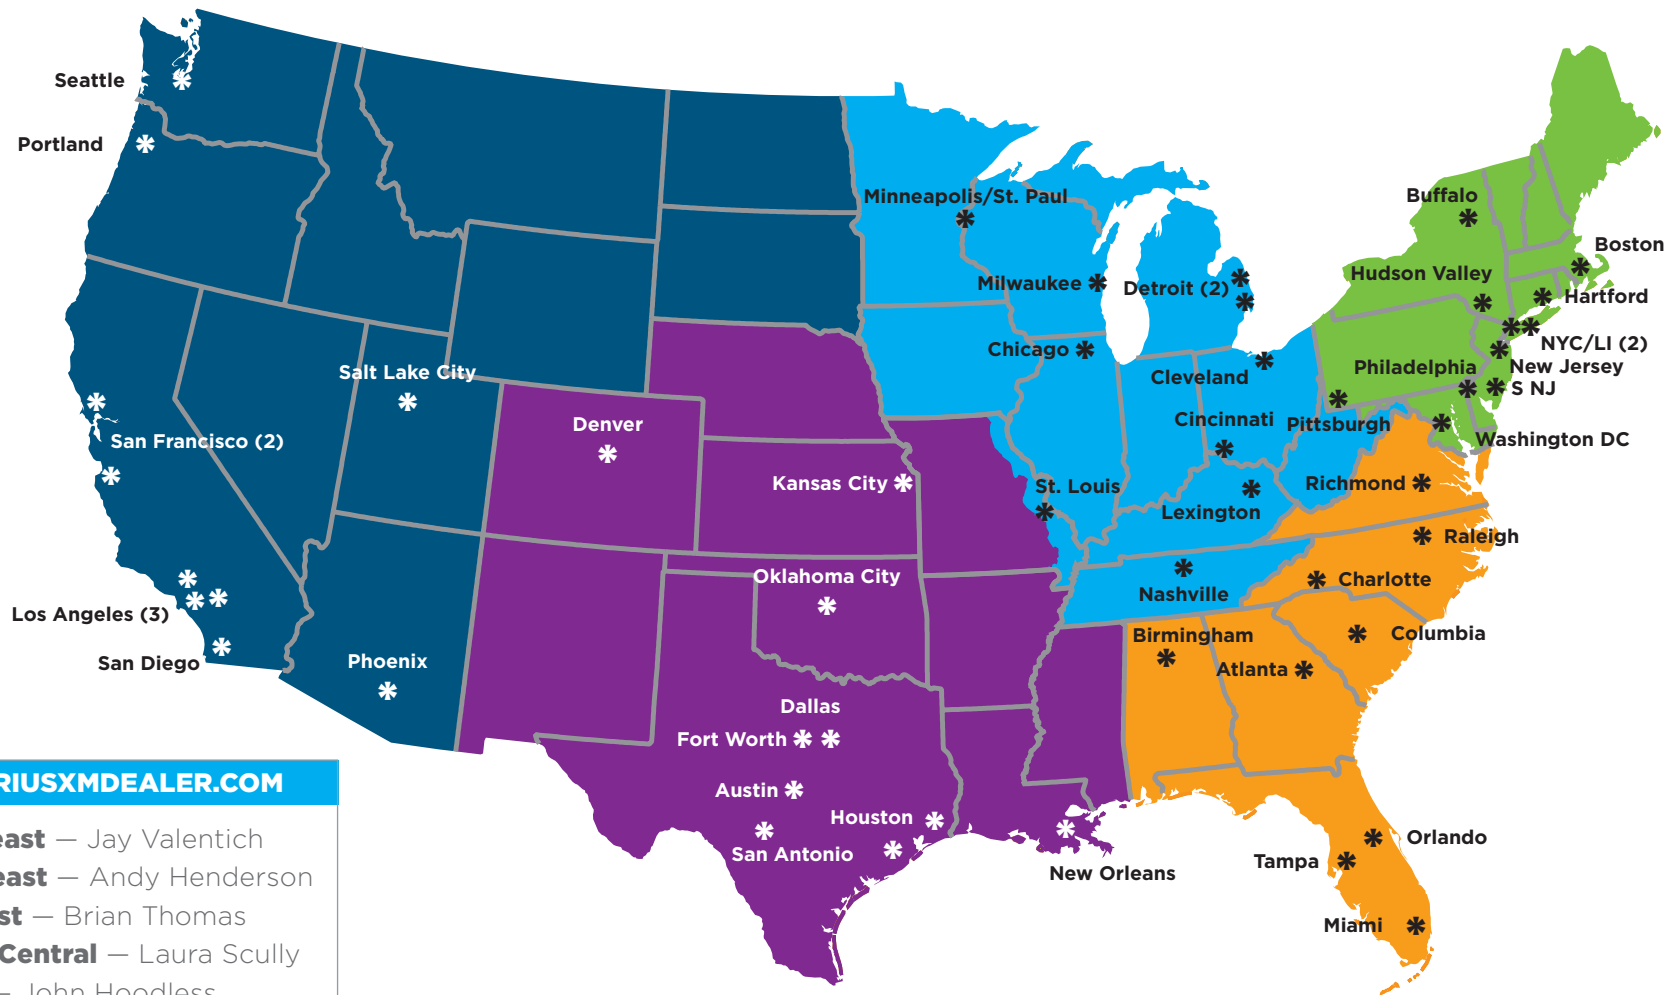

Field Team Regions & Districts

WWW.SIRIUSXMDEALER.COM

- **Northeast** — Jay Valentich
- **Southeast** — Andy Henderson
- **Midwest** — Brian Thomas
- **South Central** — Laura Scully
- **West** — John Hoodless

*District Manager

SiriusXM Regional Managers

NAME	REGION	CONTACT INFORMATION
Jay Valentich	Northeast	1-202-258-5844; jay.valentich@siriusxm.com
Andy Henderson	Southeast	1-954-439-5584; andy.henderson@siriusxm.com
Brian Thomas	Midwest	1-312-351-3622; brian.thomas@siriusxm.com
Laura Scully	South Central	1-512-844-5376; laura.scully@siriusxm.com
John Hoodless	West	1-562-230-5361; john.hoodless@siriusxm.com