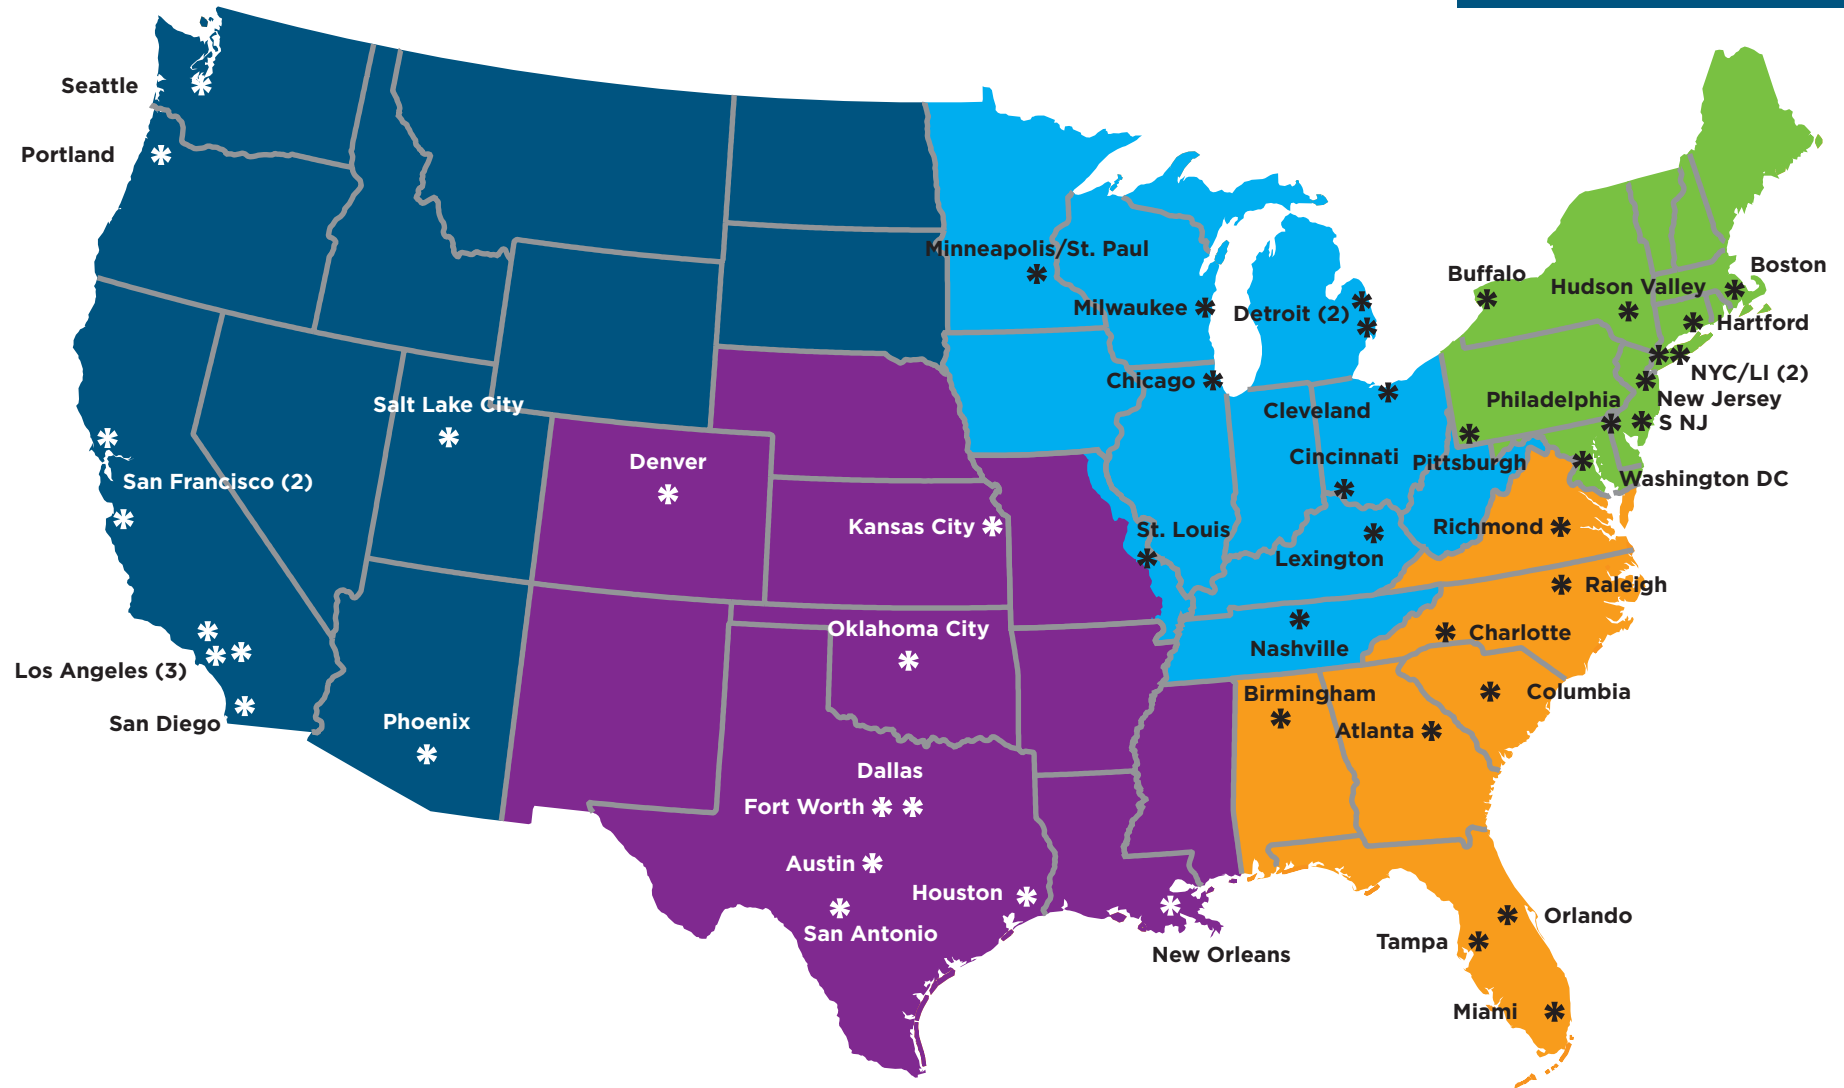

Field team regions & districts

www.siriusxmdealer.com
*District Manager

Northeast
Jay Valentich

Southeast
Nathan Edwards

Midwest
Brian Thomas

South Central
Laura Scully

West
John Hoodless

SiriusXM® regional managers

Name	Region	Contact Information
Jay Valentich	Northeast	1-202-258-5844 jay.valentich@siriusxm.com
Nathan Edwards	Southeast	1-202-380-4069 nathan.edwards@siriusxm.com
Brian Thomas	Midwest	1-312-351-3622 brian.thomas@siriusxm.com
Laura Scully	South Central	1-512-844-5376 laura.scully@siriusxm.com
John Hoodless	West	1-562-230-5361 john.hoodless@siriusxm.com